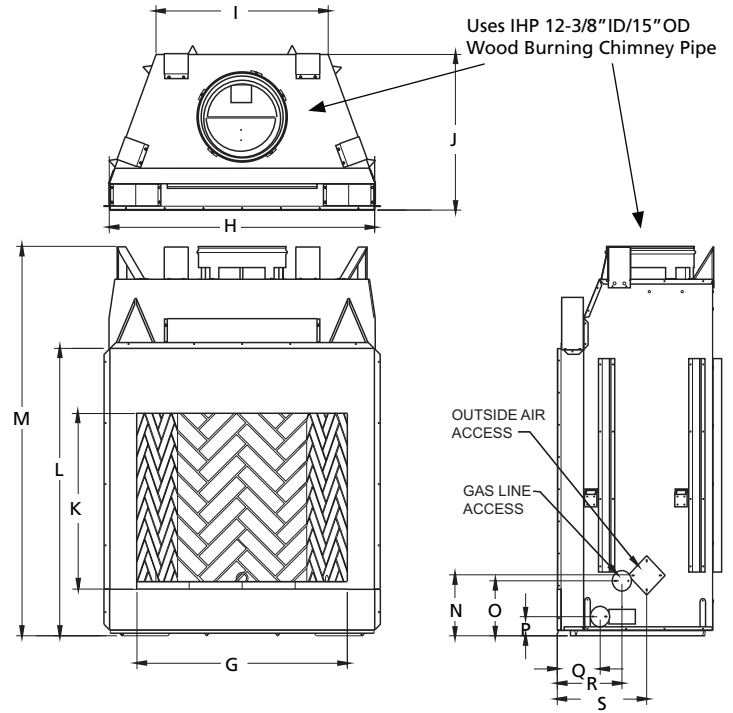

## FLAT WALL FRAMING SPECIFICATIONS

	WRE4536	WRE4542	WRE4550
A	67-1/8"	67-1/8"	67-1/8"
B	45-1/4"	51-1/4"	59-1/4"
C	28-1/4"	30-1/8"	30-1/8"

## APPLIANCE SPECIFICATIONS

	WRE4536	WRE4542	WRE4550
G	36"	42"	50"
H	45-1/8"	51-1/8"	59"
I	29"	30-1/2"	38-1/2"
J	26-5/8"	29"	28-1/2"
K	30"	30"	30"
L	49"	49"	49"
M	67"	67"	67"
N	10-1/2"	10-1/2"	10-1/2"
O	9-1/2"	9-1/2"	9-1/2"
P	3-1/2"	3-1/2"	3-1/2"
Q	7-1/4"	8-1/2"	8-1/2"
R	11"	13"	13"
S	15-1/4"	17"	17"