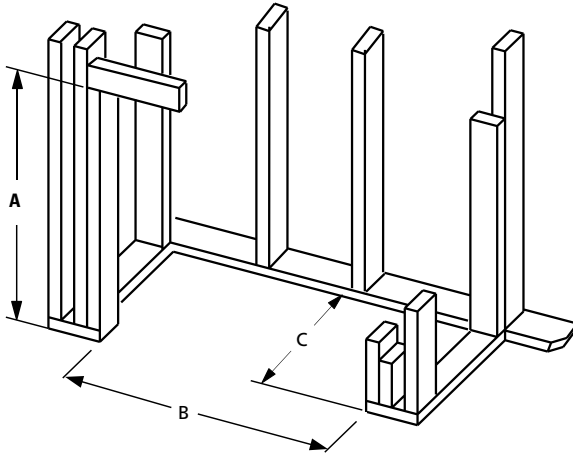

## FLAT WALL FRAMING SPECIFICATIONS

	WRE4536	WRE4542	WRE4550
A	67-1/8"	67-1/8"	67-1/8"
B	45-1/4"	51-1/4"	59-1/4"
C	28-1/4"	30-1/8"	30-1/8"