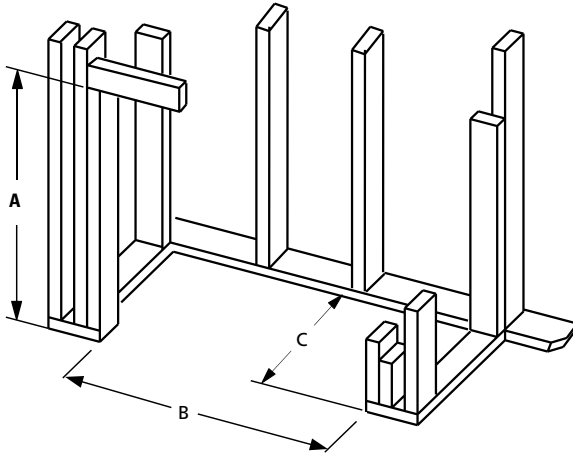

## FLAT WALL FRAMING SPECIFICATIONS

	WRT4536	WRT4542	WRT4550
A	67-1/8"	67-1/8"	67-1/8"
B	45-1/4"	51-1/4"	59-1/4"
C	28-1/4"	30-1/8"	30-1/8"