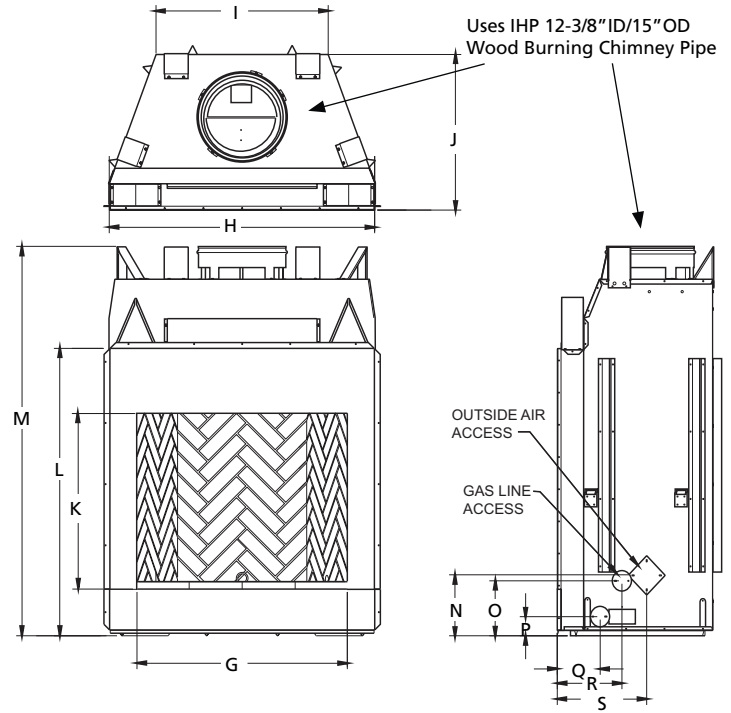

## FLAT WALL FRAMING SPECIFICATIONS

	WRT4536	WRT4542	WRT4550
A	67-1/8"	67-1/8"	67-1/8"
B	45-1/4"	51-1/4"	59-1/4"
C	28-1/4"	30-1/8"	30-1/8"

## APPLIANCE SPECIFICATIONS

	WRT4536	WRT4542	WRT4550
G	36"	42"	50"
H	45-1/8"	51-1/8"	59"
I	29"	30-1/2"	38-1/2"
J	26-5/8"	29"	28-1/2"
K	30"	30"	30"
L	49"	49"	49"
M	67"	67"	67"
N	10-1/2"	10-1/2"	10-1/2"
O	9-1/2"	9-1/2"	9-1/2"
P	3-1/2"	3-1/2"	3-1/2"
Q	7-1/4"	8-1/2"	8-1/2"
R	11"	13"	13"
S	15-1/4"	17"	17"