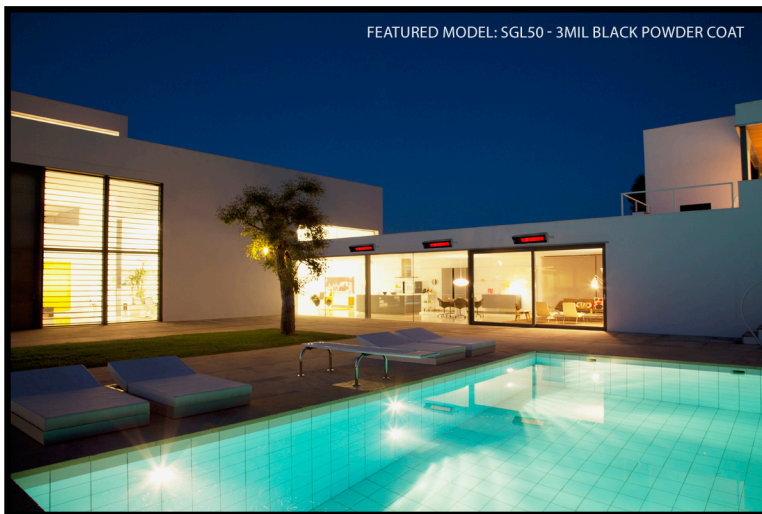

FEATURED MODEL: SGL50 - 3MIL BLACK POWDER COAT

WIND RESISTANT UP TO 40MPH

RAIN RESISTANT

SNOW RESISTANT

UP TO 60-DEG. HORIZONTAL MOUNTING

34,000 OR 50,000 BTU (2-STAGE)

REDUCED CLEARANCES UP TO 10" \*

WIRELESS REMOTE OPERATION \*