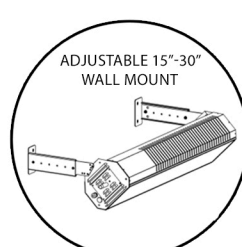

50N7 SGL1560
50L7 SGL1560

50N10 SGL1560*
50L10 SGL1560*

MODEL	GAS TYPE	BTUS 2-STAGE	MOUNTING HEIGHT	HEATER SPACING	MOUNTING ANGLE	HEATER DIMENSIONS	2-STAGE SWITCH INCLUDED	WIRELESS REMOTE OPERATION*	TIMER CONTROL	HEAT-SHIELD INCLUDED*
50N7 SGL0	NATURAL	34,000 LOW 50,000 HIGH	9-12 FT.	8-11 FT.	0-DEG.	48" X 13" X 9.5"	YES	NO	OPTIONAL	YES
50L7 SGL0	PROPANE	34,000 LOW 50,000 HIGH	9-12 FT.	8-11 FT.	0-DEG.	48" X 13" X 9.5"	YES	NO	OPTIONAL	YES
50N10 SGL0	NATURAL	34,000 LOW 50,000 HIGH	9-12 FT.	8-11 FT.	0-DEG.	48" X 13" X 9.5"	YES	YES	OPTIONAL	YES
50L10 SGL0	PROPANE	34,000 LOW 50,000 HIGH	9-12 FT.	8-11 FT.	0-DEG.	48" X 13" X 9.5"	YES	YES	OPTIONAL	YES
50N7 SGL01560	NATURAL	34,000 LOW 50,000 HIGH	9-12 FT.	8-11 FT.	15-60-DEG.	48" X 13" X 9.5"	YES	NO	OPTIONAL	NO
50L7 SGL01560	PROPANE	34,000 LOW 50,000 HIGH	9-12 FT.	8-11 FT.	15-60-DEG.	48" X 13" X 9.5"	YES	NO	OPTIONAL	NO
50N10 SGL1560	NATURAL	34,000 LOW 50,000 HIGH	9-12 FT.	8-11 FT.	15-60-DEG.	48" X 13" X 9.5"	YES	YES	OPTIONAL	NO
50L10 SGL1560	PROPANE	34,000 LOW 50,000 HIGH	9-12 FT.	8-11 FT.	15-60-DEG.	48" X 13" X 9.5"	YES	YES	OPTIONAL	NO

* HEAT-SHIELD REQUIRED TO MEET MINIMUM CLEARANCE OF 10"

* WIRELESS REMOTE OPERATION INCLUDED ON N10 & L10 MODELS ONLY