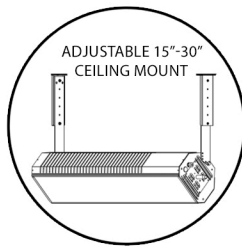

50N7 SGL1560
50L7 SGL1560

50N10 SGL1560*
50L10 SGL1560*

MODEL	GAS TYPE	BTUS 2-STAGE	MOUNTING HEIGHT	HEATER SPACING	MOUNTING ANGLE	HEATER DIMENSIONS	2-STAGE SWITCH INCLUDED	WIRELESS REMOTE OPERATION*	TIMER CONTROL	HEAT-SHIELD INCLUDED*
50N7 SGL0	NATURAL	34,000 LOW 50,000 HIGH	9-12 FT.	8-11 FT.	0-DEG.	48" X 13" X 9.5"	YES	NO	OPTIONAL	YES
50L7 SGL0	PROPANE	34,000 LOW 50,000 HIGH	9-12 FT.	8-11 FT.	0-DEG.	48" X 13" X 9.5"	YES	NO	OPTIONAL	YES
50N10 SGL0	NATURAL	34,000 LOW 50,000 HIGH	9-12 FT.	8-11 FT.	0-DEG.	48" X 13" X 9.5"	YES	YES	OPTIONAL	YES
50L10 SGL0	PROPANE	34,000 LOW 50,000 HIGH	9-12 FT.	8-11 FT.	0-DEG.	48" X 13" X 9.5"	YES	YES	OPTIONAL	YES
50N7 SGL01560	NATURAL	34,000 LOW 50,000 HIGH	9-12 FT.	8-11 FT.	15-60-DEG.	48" X 13" X 9.5"	YES	NO	OPTIONAL	NO
50L7 SGL01560	PROPANE	34,000 LOW 50,000 HIGH	9-12 FT.	8-11 FT.	15-60-DEG.	48" X 13" X 9.5"	YES	NO	OPTIONAL	NO
50N10 SGL1560	NATURAL	34,000 LOW 50,000 HIGH	9-12 FT.	8-11 FT.	15-60-DEG.	48" X 13" X 9.5"	YES	YES	OPTIONAL	NO
50L10 SGL1560	PROPANE	34,000 LOW 50,000 HIGH	9-12 FT.	8-11 FT.	15-60-DEG.	48" X 13" X 9.5"	YES	YES	OPTIONAL	NO

* HEAT-SHIELD REQUIRED TO MEET MINIMUM CLEARANCE OF 10"

* WIRELESS REMOTE OPERATION INCLUDED ON N10 & L10 MODELS ONLY