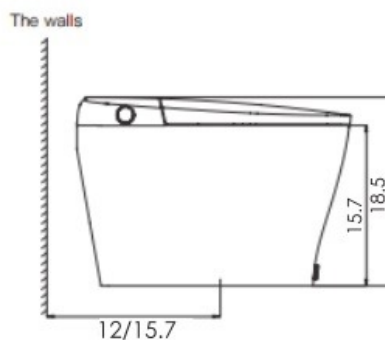

UNIQUE PATENTED AIR ISOLATION VALVE

- To prevent the return of sewage

EASY TO OPERATE MULTIFACETED REMOTE CONTROL

DIMENSIONS (UNIT: INCHES)

FUNCTION LIST

REAR CLEANSE	✓
FRONT CLEANSE	✓
AIRPUMP	✓
AUTOMATIC CLEANSE	✓
OSCILLATING CLEANSE	✓
H/C CLEANSE	✓
WATER PRESSURE CONTROL	✓
WATER TEMPERATURE CONTROL	✓
WAND POSITION ADJUSTMENT	✓
DETACHABLE WAND	✓
SELF-CLEANING WAND	✓
WAND CLEANING MODE	✓
HEATED SEAT	✓
AIR DRYER	✓
AIR TEMPERATURE CONTROL	✓
SOFT CLOSE LID AND SEAT	✓
SEAT TEMPERATURE CONTROL	✓
NIGHT LIGHT	✓
INSTANT HEATING	✓
SEAT SENSOR	✓
MEMORY MODE	✓
AIR ISOLATION	✓
UV STERILIZATION	✓
SEAT NANO ANTIBACTERIAL	✓
KICK FLUSH	✓
KICK OPEN/CLOSE LID	✓
KICK OPEN/CLOSE SEAT	✓
REMOTE OPEN/CLOSE LID	✓
REMOTE OPEN/CLOSE SEAT	✓
REMOTE FLUSH	✓
POWER DRYER	✓
AUTO DEODORIZATION	✓
POWER-OFF FLUSH	✓
SEAT-OFF FLUSH	✓