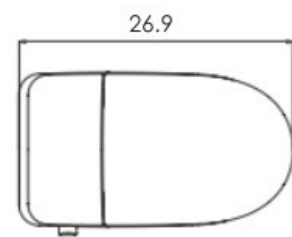

UNIQUE PATENTED AIR ISOLATION VALVE

- To prevent the return of sewage

EASY TO OPERATE MULTIFACETED REMOTE CONTROL

DIMENSIONS (UNIT: INCHES)

FUNCTION LIST

REAR CLEANSE	✓
FRONT CLEANSE	✓
AIRPUMP	✓
AUTOMATIC CLEANSE	✓
OSCILLATING CLEANSE	✓
H/C CLEANSE	✓
WATER PRESSURE CONTROL	✓
WATER TEMPERATURE CONTROL	✓
WAND POSITION ADJUSTMENT	✓
DETACHABLE WAND	✓
SELF-CLEANING WAND	✓
WAND CLEANING MODE	✓
HEATED SEAT	✓
AIR DRYER	✓
AIR TEMPERATURE CONTROL	✓
SOFT CLOSE LID AND SEAT	✓
SEAT TEMPERATURE CONTROL	✓
NIGHT LIGHT	✓
INSTANT HEATING	✓
SEAT SENSOR	✓
MEMORY MODE	✓
AIR ISOLATION	✓
UV STERILIZATION	✓
SEAT NANO ANTIBACTERIAL	✓
KICK FLUSH	✓
KICK OPEN/CLOSE LID	✓
KICK OPEN/CLOSE SEAT	✓
REMOTE OPEN/CLOSE LID	✓
REMOTE OPEN/CLOSE SEAT	✓
REMOTE FLUSH	✓
POWER DRYER	✓
AUTO DEODORIZATION	✓
POWER-OFF FLUSH	✓
SEAT-OFF FLUSH	✓