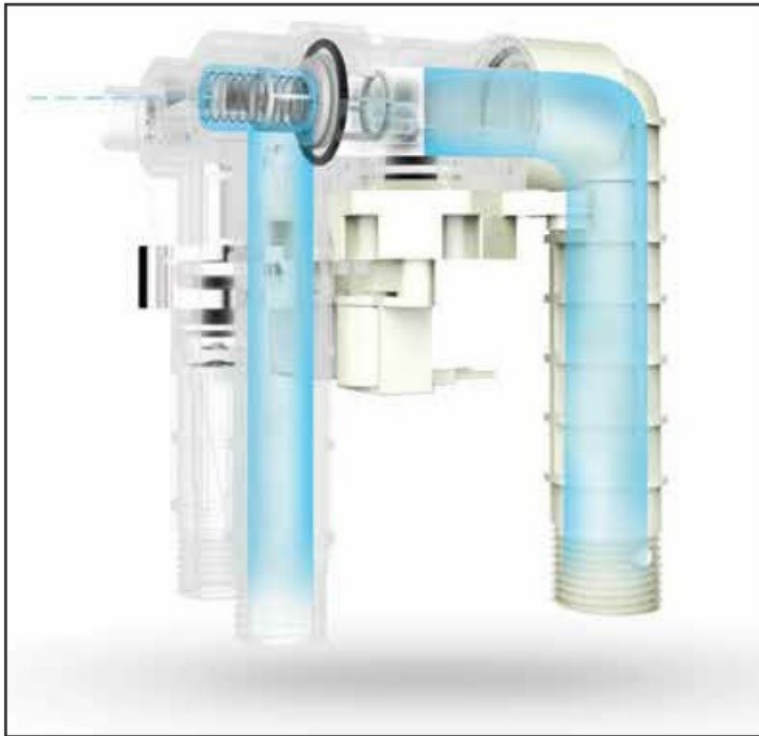

5Seconds™

LX SERIES SMART TOILET

INDEPENDENT WATER FLUSH TANK

- Flush without limit of water pressure.

- SOFT CLOSED LID AND SEAT

INFINITY SMART KNOB

When the toilet is seated, rotate the side knob forward to turn on the feminine wash and rotate it backward to turn on the rear wash, press it to stop cleaning, long press for 3 seconds to flush and turn on the dryer at the same time.

- **WARM SEAT**
- **SEAT SENSOR**

Feminine Wash

Posterior Wash

H/C Massage

Detachable Nozzle

INSTANT WATER HEATER

MULTI-FUNCTIONAL KICK BUTTON

- Kick open/close the lid.
- Kick open/close the seat.
- Kick flush.

UV STERILIZATION

The UV Sterilization will auto work for 3 minutes after 10 seconds of use.

TORNADO FLUSH

- Auto flush when leaving.
- Power-off flush.

NANO ANTI-BACTERIAL FOR SEAT

WARM AIR DRYER

- The air temperature can be adjustable.

UNIQUE PATENTED AIR ISOLATION VALVE

- To prevent the return of sewage

EASY TO OPERATE MULTIFACETED REMOTE CONTROL

DIMENSIONS (UNIT: INCHES)

FUNCTION LIST

REAR CLEANSE	✓
FRONT CLEANSE	✓
AIRPUMP	✓
AUTOMATIC CLEANSE	✓
OSCILLATING CLEANSE	✓
H/C CLEANSE	✓
WATER PRESSURE CONTROL	✓
WATER TEMPERATURE CONTROL	✓
WAND POSITION ADJUSTMENT	✓
DETACHABLE WAND	✓
SELF-CLEANING WAND	✓
WAND CLEANING MODE	✓
HEATED SEAT	✓
AIR DRYER	✓
AIR TEMPERATURE CONTROL	✓
SOFT CLOSE LID AND SEAT	✓
SEAT TEMPERATURE CONTROL	✓
NIGHT LIGHT	✓
INSTANT HEATING	✓
SEAT SENSOR	✓
MEMORY MODE	✓
AIR ISOLATION	✓
UV STERILIZATION	✓
SEAT NANO ANTIBACTERIAL	✓
KICK FLUSH	✓
KICK OPEN/CLOSE LID	✓
KICK OPEN/CLOSE SEAT	✓
REMOTE OPEN/CLOSE LID	✓
REMOTE OPEN/CLOSE SEAT	✓
REMOTE FLUSH	✓
POWER DRYER	✓
AUTO DEODORIZATION	✓
POWER-OFF FLUSH	✓
SEAT-OFF FLUSH	✓