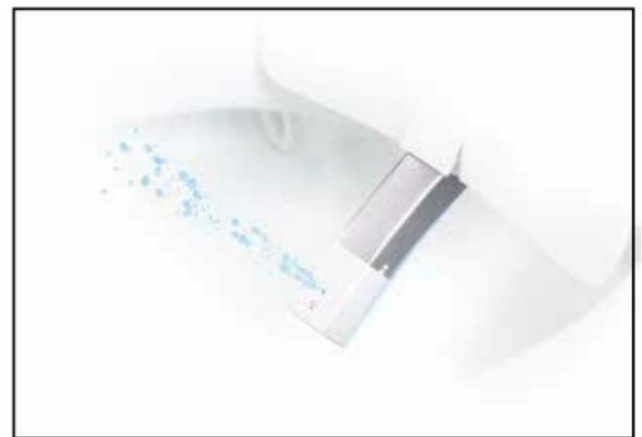

5Seconds™

LX SERIES SMART TOILET

INDEPENDENT WATER FLUSH TANK

- Flush without limit of water pressure.

- SOFT CLOSED LID AND SEAT

INFINITY SMART KNOB

When the toilet is seated, rotate the side knob forward to turn on the feminine wash and rotate it backward to turn on the rear wash, press it to stop cleaning, long press for 3 seconds to flush and turn on the dryer at the same time.

- **WARM SEAT**
- **SEAT SENSOR**

Feminine Wash

Posterior Wash

H/C Massage

Detachable Nozzle

INSTANT WATER HEATER

MULTI-FUNCTIONAL KICK BUTTON

- Kick open/close the lid.
- Kick open/close the seat.
- Kick flush.

UV STERILIZATION

The UV Sterilization will auto work for 3 minutes after 10 seconds of use.

TORNADO FLUSH

- Auto flush when leaving.
- Power-off flush.

NANO ANTI-BACTERIAL FOR SEAT

WARM AIR DRYER

- The air temperature can be adjustable.