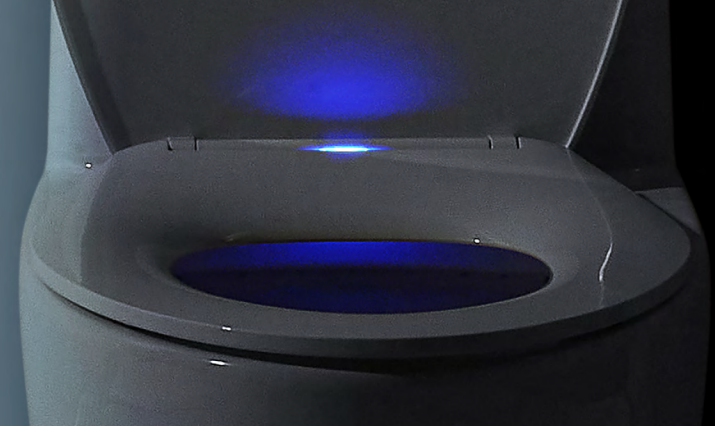

SMART SEAT BIDET COMPATIBILITY

Swiss Madison Smart Seat Bidets give your bathroom a reliable, refreshing, hygienic experience. Easy to install and user friendly, all our luxury bidet seats were built with our customers and convenience in mind.

	NAME	SKU	CASCADE (SM-STS21)	VIVANTE (SM-STS01)	AQUA (SM-STS31)	LUMIÈRE (SM-STS41)
1 - PIÈCE	AVALLON	SM- 1T121, SM-1T122	✓	✓	✓	✓
	AVANCER	SM- 1T021	×	×	✓	×
	BASTILLE	SM- 1T128	✓	✓	✓	✓
	BEAU	SM- 1T115	✓	✓	✓	✓
	BRUSQUE	SM- 1T259	✓	✓	✓	×
	BURDON	SM- 1T111	×	×	×	×
	CARRÉ	SM- 1T256, SM- 1T276, SM- 1T258, SM- 1T264	×	×	×	×
	CASCADE	SM- 1T129	✓	✓	✓	×
	CASCADE II	SM- 1T275	×	×	×	×
	CHÂTEAU	SM- 1T803	×	×	×	×
	CLAIRE	SM- 1T104	×	×	×	✓
	CLASSÉ	SM- 1T116, SM- 1T117	×	×	×	×
	CONCORDE	SM- 1T106, SM- 1T107, SM- 1T278	×	×	×	×
	DAXTON	SM- 1T125, SM- 1T126	×	×	×	×
	DREUX	SM- 1T180	×	×	×	×
	HUGO	SM- 1T265	✓	✓	✓	✓
	IVY	SM- 1T112, SM- 1T127	✓	×	×	×
	MANOIR	SM- 1T203	×	×	✓	×
	PIERRE	SM- 1T130	×	×	×	×
	PLAISIR	SM- 1T119	✓	×	✓	✓
ST. TROPEZ	SM- 1T253, SM- 1T254, SM- 1T274	✓	✓	×	×	

	NAME	SKU	CASCADE (SM-STS21)	VIVANTE (SM-STS01)	AQUA (SM-STS31)	LUMIÈRE (SM-STS41)
1 - PIÈCE	SUBLIME	SM- 1T205, SM- 1T206	✓	×	✓	✓
	SUBLIME II	SM- 1T257, SM- 1T260, SM- 1T277	×	×	×	×
	SUBLIME III	SM- 1T271	×	×	×	×
	VIRAGE	SM- 1T118, SM- 1T123	✓	✓	×	✓
	VOLTAIRE	SM- 1T113, SM- 1T114	✓	✓	×	✓
2 - PIÈCE	CALICE	SM- 2T120	×	×	×	×
	CLASSÉ	SM- 2T130	✓	✓	×	×
	CACHÉ	SM- 2T220, SM- 2T230	✓	✓	×	✓

✓ Compatible
 × Not Compatible

FEATURE		CASCADE (SM-STS21)	VIVANTE (SM-STS01)	AQUA (SM-STS31)	LUMIÈRE (SM-STS41)
INCLUDED FEATURES	SINGLE WAND	✓	✓	×	×
	DUAL WAND (FRONT/REAR WASH)	×	×	✓	×
	NOZZLE CLEANING	✓	✓	✓	×
	ADJUSTABLE WATER PRESSURE	✓	✓	✓	×
	ADJUSTABLE WATER TEMPERATURE	✓	✓	×	×
	WARM AIR DRYER	×	✓	×	×
	HEATED SEAT	✓	✓	×	×
	DEODORIZER	×	×	×	×
	NIGHT LIGHT	✓	✓	×	✓
	ELONGATED SEAT	✓	✓	✓	✓
	REMOTE CONTROL	×	✓	✓	×
	USER PRESETS	×	✓	×	×
	SOFT-CLOSE SEAT	✓	✓	✓	✓
	QUICK RELEASE SEAT	×	×	×	✓
	ENERGY SAVING MODE	×	✓	×	×
ELECTRIC (GROUNDING OUTLET NEEDED)	✓	✓	×	×	