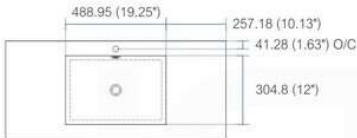

NOTE: DIMENSIONS AND TECHNICAL DETAILS ARE SUBJECT TO CHANGE WITHOUT NOTICE

product code
BSL16SINK
Thickness: 9.53 (0.38")

Dimensions:	width	length	height	depth
inches	16.0"	16.0"	4.0"	3.38"
mm	406.4	406.4	101.6	85.73

product code
BSL18SINK
Thickness: 9.53 (0.38")

Dimensions:	width	length	height	depth
inches	18.0"	10.25"	4.0"	3.38"
mm	457.2	257.18	101.6	85.73

product code
BSL24SINK
Thickness: 9.53 (0.38")

Dimensions:	width	length	height	depth
inches	23.63"	18.5"	4.0"	4.0"
mm	600.08	469.9	101.6	101.6

product code
BSL30SINK
Thickness: 9.53 (0.38")

Dimensions:	width	length	height	depth
inches	29.5"	18.5"	4.0"	4.0"
mm	749.3	469.9	101.6	101.6

product code
BSL36SINK
Thickness: 9.53 (0.38")

Dimensions:	width	length	height	depth
inches	35.75"	18.5"	4.0"	4.0"
mm	908.05	469.9	101.6	101.6

product code
BSL40SINK
Thickness: 9.53 (0.38")

Dimensions:	width	length	height	depth
inches	39.5"	18.5"	4.0"	4.0"
mm	1003.3	469.9	101.6	101.6

product code
BSL48SINK
Thickness: 9.53 (0.38")

Dimensions:	width	length	height	depth
inches	47.25"	18.5"	4.0"	4.0"
mm	1200.15	469.9	101.6	101.6