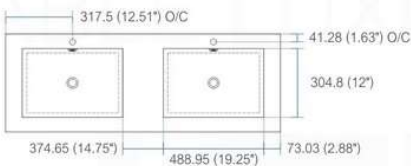

product code
BSL30SINK
Thickness: 9.53 (0.38")

Dimensions:	width	length	height	depth
inches	29.5"	18.5"	4.0"	4.0"
mm	749.3	469.9	101.6	101.6

product code
BSL36SINK
Thickness: 9.53 (0.38")

Dimensions:	width	length	height	depth
inches	35.75"	18.5"	4.0"	4.0"
mm	908.05	469.9	101.6	101.6

product code
BSL40SINK
Thickness: 9.53 (0.38")

Dimensions:	width	length	height	depth
inches	39.5"	18.5"	4.0"	4.0"
mm	1003.3	469.9	101.6	101.6

product code
BSL48SINK
Thickness: 9.53 (0.38")

Dimensions:	width	length	height	depth
inches	47.25"	18.5"	4.0"	4.0"
mm	1200.15	469.9	101.6	101.6

product code
BSL60SSINK
Thickness: 9.53 (0.38")

Dimensions:	width	length	height	depth
inches	59"	18.5"	4.0"	4.0"
mm	1498.6	469.9	101.6	101.6

product code
BSL60DSINK
Thickness: 9.53 (0.38")

Dimensions:	width	length	height	depth
inches	59"	18.5"	4.0"	3.75"
mm	1498.6	469.9	101.6	95.25

product code
BSL72SINK
Thickness: 9.53 (0.38")

Dimensions:	width	length	height	depth
inches	71.63"	18.5"	4.0"	4.0"
mm	1819.28	469.9	101.6	101.6

product code
BSL80SINK
Thickness: 9.53 (0.38")

Dimensions:	width	length	height	depth
inches	79"	18.5"	4.0"	4.0"
mm	2006.6	469.9	101.6	101.6