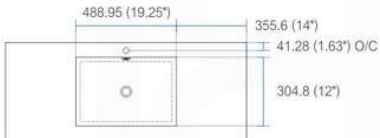

product code
BSL18SINK
Thickness: 9.53 (0.38")

Dimensions:	width	length	height	depth
inches	18.0"	10.25"	4.0"	3.38"
mm	457.2	257.18	101.6	85.73

product code
BSL24SINK
Thickness: 9.53 (0.38")

Dimensions:	width	length	height	depth
inches	23.63"	18.5"	4.0"	4.0"
mm	600.08	469.9	101.6	101.6

product code
BSL30SINK
Thickness: 9.53 (0.38")

Dimensions:	width	length	height	depth
inches	29.5"	18.5"	4.0"	4.0"
mm	749.3	469.9	101.6	101.6

product code
BSL36SINK
Thickness: 9.53 (0.38")

Dimensions:	width	length	height	depth
inches	35.75"	18.5"	4.0"	4.0"
mm	908.05	469.9	101.6	101.6

product code
BSL40SINK
Thickness: 9.53 (0.38")

Dimensions:	width	length	height	depth
inches	39.5"	18.5"	4.0"	4.0"
mm	1003.3	469.9	101.6	101.6

product code
BSL48SINK
Thickness: 9.53 (0.38")

Dimensions:	width	length	height	depth
inches	47.25"	18.5"	4.0"	4.0"
mm	1200.15	469.9	101.6	101.6

product code
BSL60SSINK
Thickness: 9.53 (0.38")

Dimensions:	width	length	height	depth
inches	59"	18.5"	4.0"	4.0"
mm	1498.6	469.9	101.6	101.6

product code
BSL60DSINK
Thickness: 9.53 (0.38")

Dimensions:	width	length	height	depth
inches	59"	18.5"	4.0"	3.75"
mm	1498.6	469.9	101.6	95.25