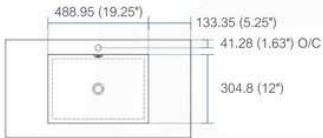

NOTE: DIMENSIONS AND TECHNICAL DETAILS ARE SUBJECT TO CHANGE WITHOUT NOTICE

product code
BSL16SINK
Thickness: 9.53 (0.38")

Dimensions:	width	length	height	depth
inches	16.0"	16.0"	4.0"	3.38"
mm	406.4	406.4	101.6	85.73

product code
BSL18SINK
Thickness: 9.53 (0.38")

Dimensions:	width	length	height	depth
inches	18.0"	10.25"	4.0"	3.38"
mm	457.2	257.18	101.6	85.73

product code
BSL24SINK
Thickness: 9.53 (0.38")

Dimensions:	width	length	height	depth
inches	23.63"	18.5"	4.0"	4.0"
mm	600.08	469.9	101.6	101.6

product code
BSL30SINK
Thickness: 9.53 (0.38")

Dimensions:	width	length	height	depth
inches	29.5"	18.5"	4.0"	4.0"
mm	749.3	469.9	101.6	101.6

product code
BSL36SINK
Thickness: 9.53 (0.38")

Dimensions:	width	length	height	depth
inches	35.75"	18.5"	4.0"	4.0"
mm	908.05	469.9	101.6	101.6

product code
BSL40SINK
Thickness: 9.53 (0.38")

Dimensions:	width	length	height	depth
inches	39.5"	18.5"	4.0"	4.0"
mm	1003.3	469.9	101.6	101.6

product code
BSL48SINK
Thickness: 9.53 (0.38")

Dimensions:	width	length	height	depth
inches	47.25"	18.5"	4.0"	4.0"
mm	1200.15	469.9	101.6	101.6