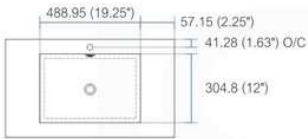

NOTE: DIMENSIONS AND TECHNICAL DETAILS ARE SUBJECT TO CHANGE WITHOUT NOTICE

product code
BSL16SINK
Thickness: 9.53 (0.38")

Dimensions:	width	length	height	depth
inches	16.0"	16.0"	4.0"	3.38"
mm	406.4	406.4	101.6	85.73

product code
BSL18SINK
Thickness: 9.53 (0.38")

Dimensions:	width	length	height	depth
inches	18.0"	10.25"	4.0"	3.38"
mm	457.2	257.18	101.6	85.73

product code
BSL24SINK
Thickness: 9.53 (0.38")

Dimensions:	width	length	height	depth
inches	23.63"	18.5"	4.0"	4.0"
mm	600.08	469.9	101.6	101.6

product code
BSL30SINK
Thickness: 9.53 (0.38")

Dimensions:	width	length	height	depth
inches	29.5"	18.5"	4.0"	4.0"
mm	749.3	469.9	101.6	101.6

product code
BSL36SINK
Thickness: 9.53 (0.38")

Dimensions:	width	length	height	depth
inches	35.75"	18.5"	4.0"	4.0"
mm	908.05	469.9	101.6	101.6

product code
BSL40SINK
Thickness: 9.53 (0.38")

Dimensions:	width	length	height	depth
inches	39.5"	18.5"	4.0"	4.0"
mm	1003.3	469.9	101.6	101.6

product code
BSL48SINK
Thickness: 9.53 (0.38")

Dimensions:	width	length	height	depth
inches	47.25"	18.5"	4.0"	4.0"
mm	1200.15	469.9	101.6	101.6