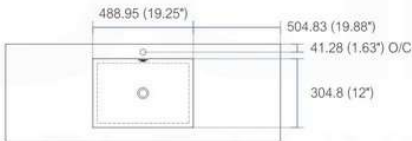

product code
BSL18SINK
Thickness: 9.53 (0.38")

Dimensions:	width	length	height	depth
inches	18.0"	10.25"	4.0"	3.38"
mm	457.2	257.18	101.6	85.73

product code
BSL24SINK
Thickness: 9.53 (0.38")

Dimensions:	width	length	height	depth
inches	23.63"	18.5"	4.0"	4.0"
mm	600.08	469.9	101.6	101.6

product code
BSL30SINK
Thickness: 9.53 (0.38")

Dimensions:	width	length	height	depth
inches	29.5"	18.5"	4.0"	4.0"
mm	749.3	469.9	101.6	101.6

product code
BSL36SINK
Thickness: 9.53 (0.38")

Dimensions:	width	length	height	depth
inches	35.75"	18.5"	4.0"	4.0"
mm	908.05	469.9	101.6	101.6

product code
BSL40SINK
Thickness: 9.53 (0.38")

Dimensions:	width	length	height	depth
inches	39.5"	18.5"	4.0"	4.0"
mm	1003.3	469.9	101.6	101.6

product code
BSL48SINK
Thickness: 9.53 (0.38")

Dimensions:	width	length	height	depth
inches	47.25"	18.5"	4.0"	4.0"
mm	1200.15	469.9	101.6	101.6

product code
BSL60SSINK
Thickness: 9.53 (0.38")

Dimensions:	width	length	height	depth
inches	59"	18.5"	4.0"	4.0"
mm	1498.6	469.9	101.6	101.6

product code
BSL60DSINK
Thickness: 9.53 (0.38")

Dimensions:	width	length	height	depth
inches	59"	18.5"	4.0"	3.75"
mm	1498.6	469.9	101.6	95.25