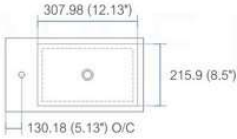

NOTE: DIMENSIONS AND TECHNICAL DETAILS ARE SUBJECT TO CHANGE WITHOUT NOTICE

product code
BSL16SINK
Thickness: 9.53 (0.38")

Dimensions:	width	length	height	depth
inches	16.0"	16.0"	4.0"	3.38"
mm	406.4	406.4	101.6	85.73

product code
BSL18SINK
Thickness: 9.53 (0.38")

Dimensions:	width	length	height	depth
inches	18.0"	10.25"	4.0"	3.38"
mm	457.2	257.18	101.6	85.73

product code
BSL24SINK
Thickness: 9.53 (0.38")

Dimensions:	width	length	height	depth
inches	23.63"	18.5"	4.0"	4.0"
mm	600.08	469.9	101.6	101.6

product code
BSL30SINK
Thickness: 9.53 (0.38")

Dimensions:	width	length	height	depth
inches	29.5"	18.5"	4.0"	4.0"
mm	749.3	469.9	101.6	101.6

product code
BSL36SINK
Thickness: 9.53 (0.38")

Dimensions:	width	length	height	depth
inches	35.75"	18.5"	4.0"	4.0"
mm	908.05	469.9	101.6	101.6

product code
BSL40SINK
Thickness: 9.53 (0.38")

Dimensions:	width	length	height	depth
inches	39.5"	18.5"	4.0"	4.0"
mm	1003.3	469.9	101.6	101.6

product code
BSL48SINK
Thickness: 9.53 (0.38")

Dimensions:	width	length	height	depth
inches	47.25"	18.5"	4.0"	4.0"
mm	1200.15	469.9	101.6	101.6