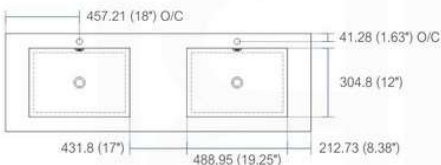

product code
BSL30SINK
Thickness: 9.53 (0.38")

Dimensions:	width	length	height	depth
inches	29.5"	18.5"	4.0"	4.0"
mm	749.3	469.9	101.6	101.6

product code
BSL36SINK
Thickness: 9.53 (0.38")

Dimensions:	width	length	height	depth
inches	35.75"	18.5"	4.0"	4.0"
mm	908.05	469.9	101.6	101.6

product code
BSL40SINK
Thickness: 9.53 (0.38")

Dimensions:	width	length	height	depth
inches	39.5"	18.5"	4.0"	4.0"
mm	1003.3	469.9	101.6	101.6

product code
BSL48SINK
Thickness: 9.53 (0.38")

Dimensions:	width	length	height	depth
inches	47.25"	18.5"	4.0"	4.0"
mm	1200.15	469.9	101.6	101.6

product code
BSL60SSINK
Thickness: 9.53 (0.38")

Dimensions:	width	length	height	depth
inches	59"	18.5"	4.0"	4.0"
mm	1498.6	469.9	101.6	101.6

product code
BSL60DSINK
Thickness: 9.53 (0.38")

Dimensions:	width	length	height	depth
inches	59"	18.5"	4.0"	3.75"
mm	1498.6	469.9	101.6	95.25

product code
BSL72SINK
Thickness: 9.53 (0.38")

Dimensions:	width	length	height	depth
inches	71.63"	18.5"	4.0"	4.0"
mm	1819.28	469.9	101.6	101.6

product code
BSL80SINK
Thickness: 9.53 (0.38")

Dimensions:	width	length	height	depth
inches	79"	18.5"	4.0"	4.0"
mm	2006.6	469.9	101.6	101.6