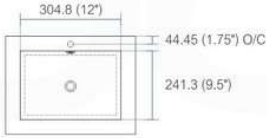

NOTE: DIMENSIONS AND TECHNICAL DETAILS ARE SUBJECT TO CHANGE WITHOUT NOTICE

product code
BSL16SINK
Thickness: 9.53 (0.38")

Dimensions:	width	length	height	depth
inches	16.0"	16.0"	4.0"	3.38"
mm	406.4	406.4	101.6	85.73

product code
BSL18SINK
Thickness: 9.53 (0.38")

Dimensions:	width	length	height	depth
inches	18.0"	10.25"	4.0"	3.38"
mm	457.2	257.18	101.6	85.73

product code
BSL24SINK
Thickness: 9.53 (0.38")

Dimensions:	width	length	height	depth
inches	23.63"	18.5"	4.0"	4.0"
mm	600.08	469.9	101.6	101.6

product code
BSL30SINK
Thickness: 9.53 (0.38")

Dimensions:	width	length	height	depth
inches	29.5"	18.5"	4.0"	4.0"
mm	749.3	469.9	101.6	101.6

product code
BSL36SINK
Thickness: 9.53 (0.38")

Dimensions:	width	length	height	depth
inches	35.75"	18.5"	4.0"	4.0"
mm	908.05	469.9	101.6	101.6

product code
BSL40SINK
Thickness: 9.53 (0.38")

Dimensions:	width	length	height	depth
inches	39.5"	18.5"	4.0"	4.0"
mm	1003.3	469.9	101.6	101.6

product code
BSL48SINK
Thickness: 9.53 (0.38")

Dimensions:	width	length	height	depth
inches	47.25"	18.5"	4.0"	4.0"
mm	1200.15	469.9	101.6	101.6