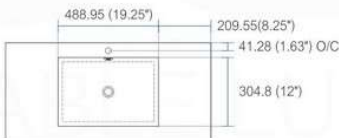

NOTE: DIMENSIONS AND TECHNICAL DETAILS ARE SUBJECT TO CHANGE WITHOUT NOTICE

product code
BSL16SINK
Thickness: 9.53 (0.38")

Dimensions:	width	length	height	depth
inches	16.0"	16.0"	4.0"	3.38"
mm	406.4	406.4	101.6	85.73

product code
BSL18SINK
Thickness: 9.53 (0.38")

Dimensions:	width	length	height	depth
inches	18.0"	10.25"	4.0"	3.38"
mm	457.2	257.18	101.6	85.73

product code
BSL24SINK
Thickness: 9.53 (0.38")

Dimensions:	width	length	height	depth
inches	23.63"	18.5"	4.0"	4.0"
mm	600.08	469.9	101.6	101.6

product code
BSL30SINK
Thickness: 9.53 (0.38")

Dimensions:	width	length	height	depth
inches	29.5"	18.5"	4.0"	4.0"
mm	749.3	469.9	101.6	101.6

product code
BSL36SINK
Thickness: 9.53 (0.38")

Dimensions:	width	length	height	depth
inches	35.75"	18.5"	4.0"	4.0"
mm	908.05	469.9	101.6	101.6

product code
BSL40SINK
Thickness: 9.53 (0.38")

Dimensions:	width	length	height	depth
inches	39.5"	18.5"	4.0"	4.0"
mm	1003.3	469.9	101.6	101.6

product code
BSL48SINK
Thickness: 9.53 (0.38")

Dimensions:	width	length	height	depth
inches	47.25"	18.5"	4.0"	4.0"
mm	1200.15	469.9	101.6	101.6