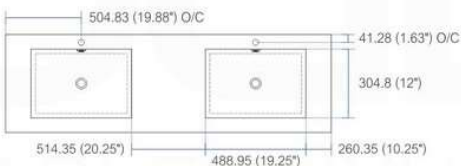

product code
BSL30SINK
Thickness: 9.53 (0.38")

Dimensions:	width	length	height	depth
inches	29.5"	18.5"	4.0"	4.0"
mm	749.3	469.9	101.6	101.6

product code
BSL36SINK
Thickness: 9.53 (0.38")

Dimensions:	width	length	height	depth
inches	35.75"	18.5"	4.0"	4.0"
mm	908.05	469.9	101.6	101.6

product code
BSL40SINK
Thickness: 9.53 (0.38")

Dimensions:	width	length	height	depth
inches	39.5"	18.5"	4.0"	4.0"
mm	1003.3	469.9	101.6	101.6

product code
BSL48SINK
Thickness: 9.53 (0.38")

Dimensions:	width	length	height	depth
inches	47.25"	18.5"	4.0"	4.0"
mm	1200.15	469.9	101.6	101.6

product code
BSL60SSINK
Thickness: 9.53 (0.38")

Dimensions:	width	length	height	depth
inches	59"	18.5"	4.0"	4.0"
mm	1498.6	469.9	101.6	101.6

product code
BSL60DSINK
Thickness: 9.53 (0.38")

Dimensions:	width	length	height	depth
inches	59"	18.5"	4.0"	3.75"
mm	1498.6	469.9	101.6	95.25

product code
BSL72SINK
Thickness: 9.53 (0.38")

Dimensions:	width	length	height	depth
inches	71.63"	18.5"	4.0"	4.0"
mm	1819.28	469.9	101.6	101.6

product code
BSL80SINK
Thickness: 9.53 (0.38")

Dimensions:	width	length	height	depth
inches	79"	18.5"	4.0"	4.0"
mm	2006.6	469.9	101.6	101.6