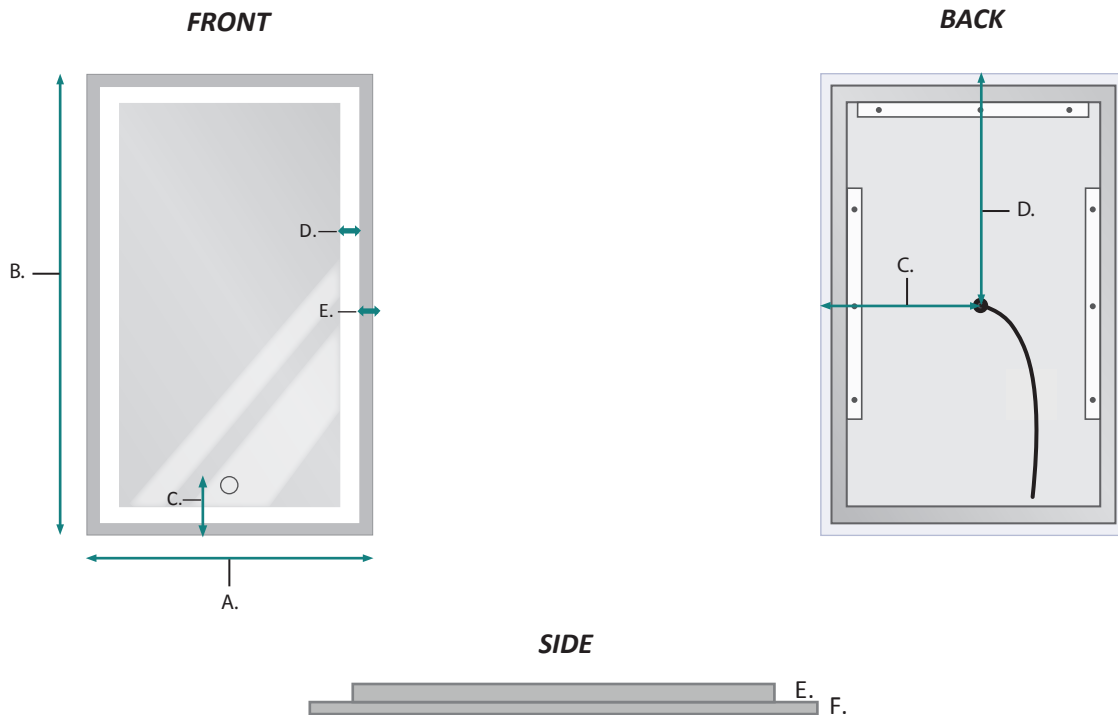

## Dimensions

- Height: 36"
- Width: 24"
- Depth: 1-9/16"