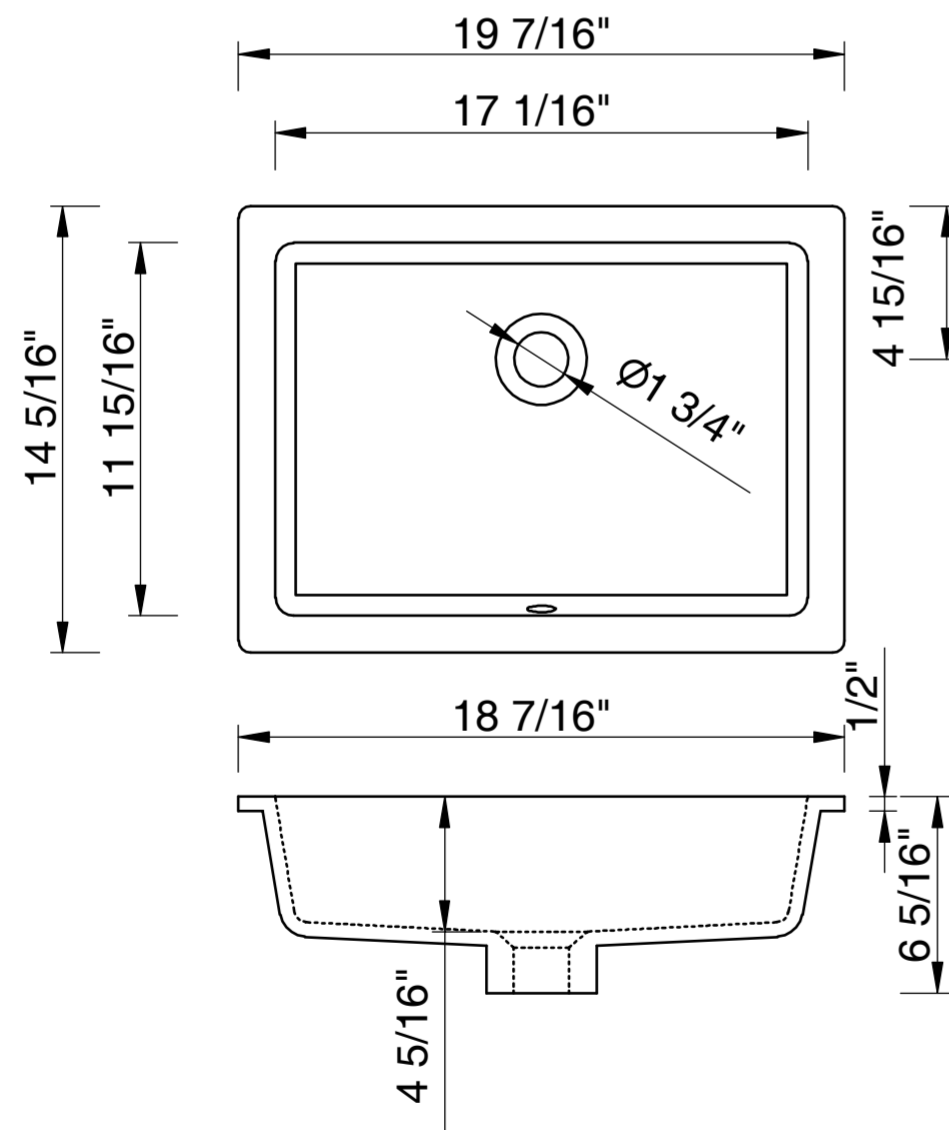

James Martin Vanities - Rectangular Undermount Sink (Basin) SNK-SS-RC-DGG

**Used with 3cm thickness premium rectangular countertops:
Silestone Quartz**

JAMES MARTIN

VANITIES™

Imperial Measurements

OD Size: 494 x 364 x 160 mm
19 7/16" x 14 5/16" x 6 5/16"
ID Size: 434 x 304 mm
17 1/16" x 11 15/16"

Metric Measurements