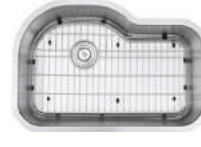

RVM4400
32" x 21" x 9"

RVM4405
32" x 21" x 9"

RVM4500
29" x 21" x 9"

RVM4505
29" x 21" x 9"

RVM4600
34" x 21" x 9"

RVM4605
34" x 21" x 9"

RVM4700
32" x 21" x 9"

- Stainless steel bottom rinse grid included
- Basket strainer included