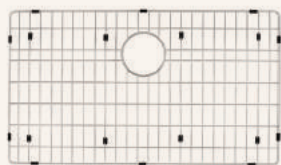

Accessories

RVA5006
Towel Bar
Crystal & Chrome

RVA5009
Toilet Paper Holder
Crystal & Chrome

RVGrid

Innovative Accessories to **Transform your Kitchen Sink**

Ruvati workstation sinks come with a foldable drying rack (Model # RVA1395). The patented design combines square stainless steel bars with a foldable silicone frame, allowing you to neatly fold the rack when not in use.

US PATENT NO. D936319