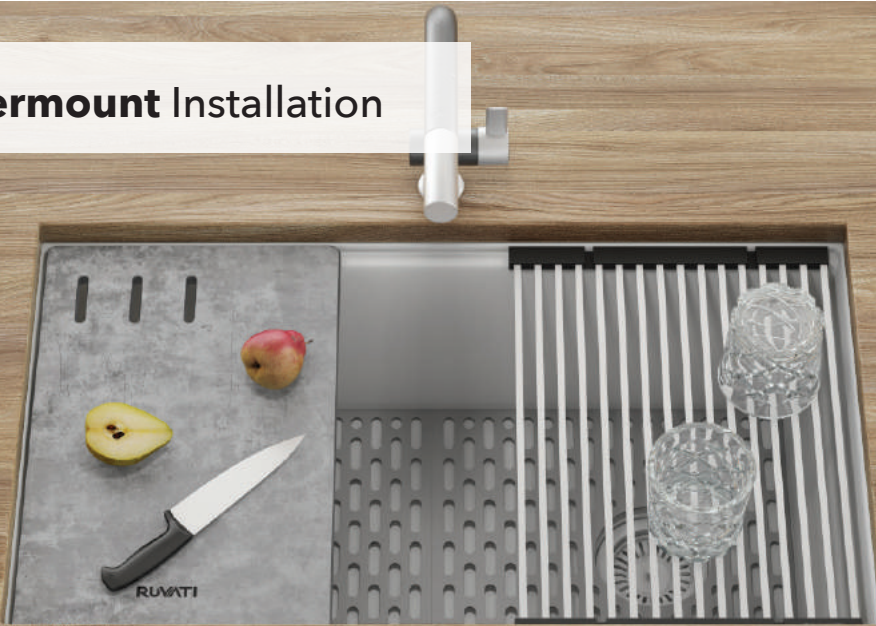

Undermount Installation

epiStage

Combining workstation functionality with the beauty of granite composite sinks, our epiStage collection turns your sink into a complete work space.

INCLUDES

Matching Color Basket Strainer