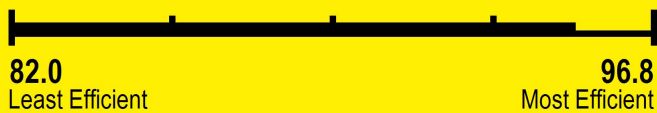

# ENERGYGUIDE

Boiler  
Water  
Natural Gas, Propane Gas

RINNAI  
Model M090S

Efficiency Rating (AFUE)\*

95.0

Range of Similar Models  
\* Annual Fuel Utilization Efficiency

For energy cost info, visit  
[productinfo.energy.gov](http://productinfo.energy.gov)