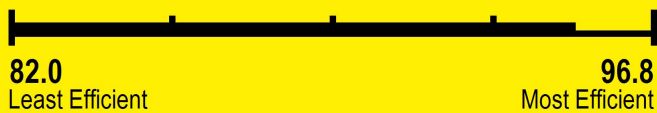

U.S. Government

Federal law prohibits removal of this label before consumer purchase.

ENERGYGUIDE

Boiler
Water
Natural Gas, Propane Gas

RINNAI
Model M060S

Efficiency Rating (AFUE)*

95.0

Range of Similar Models
* Annual Fuel Utilization Efficiency