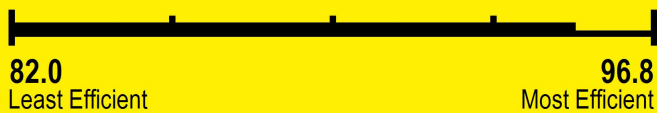

U.S. Government

Federal law prohibits removal of this label before consumer purchase.

ENERGYGUIDE

Boiler
Water
Natural Gas, Propane Gas

RINNAI
Model M060C

Efficiency Rating (AFUE)*

95.0

Range of Similar Models
* Annual Fuel Utilization Efficiency