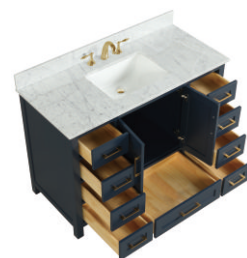

Valencia Collection Series

48" Valencia Collection

SKU:

- RA-VV4821S-DS
- RA-VV4821S-AB

Available Finish:

- Dove White
- Aria Blue

Handles Included:

- Brushed Nickel
- Satin Brass

Description:

Two Doors Nine Drawers Soft Close
Size : 48" W × 22" D × 34 1/4" H

Vanity Top Included:

Italian Carrara Marble Top with Rectangular Sink