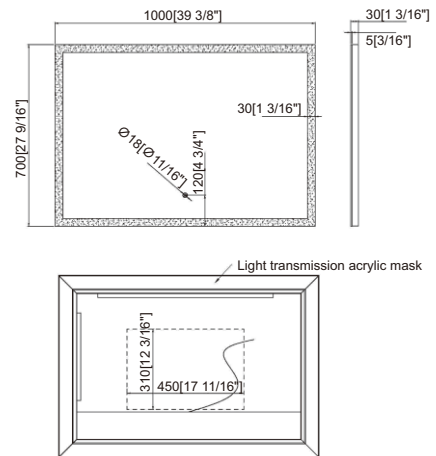

Size:

- W23 5/8"×H31 1/2"×D1 5/8"

RA-LM3928A

Features:

- Single white colour 6000k
- Dimming can be adjusted
- Touch sensor switch
- 5mm thickness mirror with back safety PVC film
- IP44 related"
- With defogger pad

Size:

- W39 3/8"×H27 9/16"×D1 5/8"

RA-LM4728A

Features:

- Single white colour 6000k
- Dimming can be adjusted
- Touch sensor switch
- 5mm thickness mirror with back safety PVC film
- IP44 related"
- With defogger pad

Size:

- W47 1/4"×H27 9/16"×D1 5/8"

Bathroom Mirrors Series

RA-LM2432B

Features:

- Single white colour 6000k
- Dimming can be adjusted
- Touch sensor switch
- With acrylic around
- 5mm thickness mirror with back safety PVC film
- IP44 related"
- With defogger pad
- Installed horizontally or vertically

Size:

- W23 5/8" × H31 1/2" × D1 5/8"

RA-LM3928B

Features:

- Single white colour 6000k
- Dimming can be adjusted
- Touch sensor switch
- With acrylic around
- 5mm thickness mirror with back safety PVC film
- IP44 related"
- With defogger pad