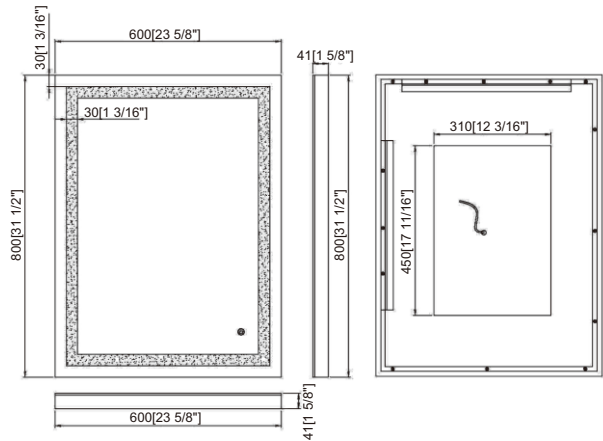

Sizes:

- RA-M2431 A. W24"×H31"×D 3/16"
- RA-M3131 B. W31"×H31"×D 3/16"
- RA-M3931 C. W39"×H31"×D 3/16"
- RA-M4731 D. W47"×H31"×D 3/16"
- RA-M6031 E. W60"×H31"×D 3/16"

RA-LM2432A

Features:

- Single white colour 6000k
- Dimming can be adjusted
- Touch sensor switch
- Installed horizontally or vertically
- 5mm thickness mirror with back safety PVC film
- IP44 related"
- With defogger pad

Size:

- W23 5/8"×H31 1/2"×D1 5/8"

RA-LM3928A

Features:

- Single white colour 6000k
- Dimming can be adjusted
- Touch sensor switch
- 5mm thickness mirror with back safety PVC film
- IP44 related"
- With defogger pad

Size:

- W39 3/8"×H27 9/16"×D1 5/8"

RA-LM4728A

Features:

- Single white colour 6000k
- Dimming can be adjusted
- Touch sensor switch
- 5mm thickness mirror with back safety PVC film
- IP44 related"
- With defogger pad

Size:

- W31 1/2"×H23 5/8"×D2 1/8"