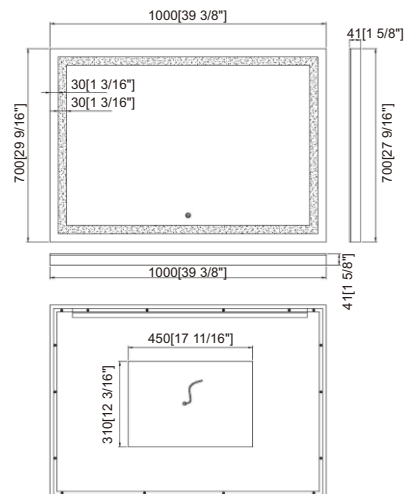

Sizes:

- RA-M2431 A. W24"×H31"×D 3/16"
- RA-M3131 B. W31"×H31"×D 3/16"
- RA-M3931 C. W39"×H31"×D 3/16"
- RA-M4731 D. W47"×H31"×D 3/16"
- RA-M6031 E. W60"×H31"×D 3/16"

RA-LM2432A

Features:

- Single white colour 6000k
- Dimming can be adjusted
- Touch sensor switch
- Installed horizontally or vertically
- 5mm thickness mirror with back safety PVC film
- IP44 related"
- With defogger pad

Size:

- W23 5/8"×H31 1/2"×D1 5/8"

RA-LM3928A

Features:

- Single white colour 6000k
- Dimming can be adjusted
- Touch sensor switch
- 5mm thickness mirror with back safety PVC film
- IP44 related"
- With defogger pad

Size:

- W39 3/8"×H27 9/16"×D1 5/8"

RA-LM4728A

Features:

- Single white colour 6000k
- Dimming can be adjusted
- Touch sensor switch
- 5mm thickness mirror with back safety PVC film
- IP44 related"
- With defogger pad

Size:

- W31 1/2"×H23 5/8"×D2 1/8"