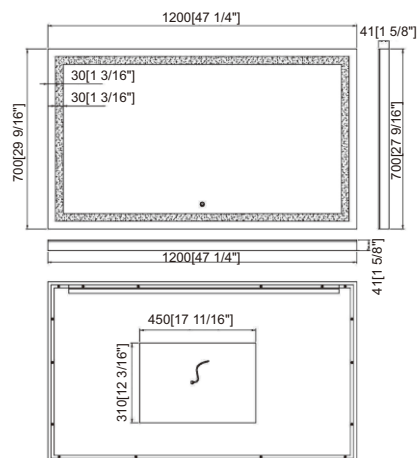

Sizes:

- RA-M2431 A. W24"×H31"×D 3/16"
- RA-M3131 B. W31"×H31"×D 3/16"
- RA-M3931 C. W39"×H31"×D 3/16"
- RA-M4731 D. W47"×H31"×D 3/16"
- RA-M6031 E. W60"×H31"×D 3/16"

RA-LM2432A

Features:

- Single white colour 6000k
- Dimming can be adjusted
- Touch sensor switch
- Installed horizontally or vertically
- 5mm thickness mirror with back safety PVC film
- IP44 related"
- With defogger pad

Size:

- W23 5/8"×H31 1/2"×D1 5/8"

RA-LM3928A

Features:

- Single white colour 6000k
- Dimming can be adjusted
- Touch sensor switch
- 5mm thickness mirror with back safety PVC film
- IP44 related"
- With defogger pad

Size:

- W39 3/8"×H27 9/16"×D1 5/8"

RA-LM4728A

Features:

- Single white colour 6000k
- Dimming can be adjusted
- Touch sensor switch
- 5mm thickness mirror with back safety PVC film
- IP44 related"
- With defogger pad

Size:

- W31 1/2"×H23 5/8"×D2 1/8"