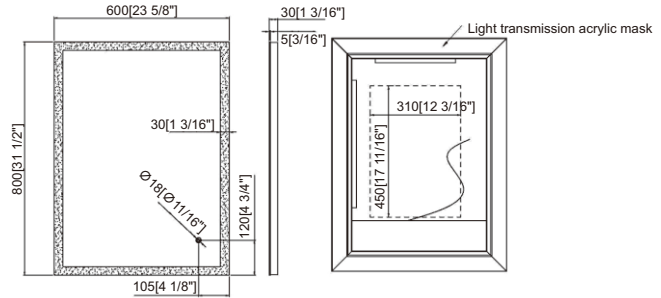

Size:

- W23 5/8"×H31 1/2"×D1 5/8"

RA-LM3928A

Features:

- Single white colour 6000k
- Dimming can be adjusted
- Touch sensor switch
- 5mm thickness mirror with back safety PVC film
- IP44 related"
- With defogger pad

Size:

- W39 3/8"×H27 9/16"×D1 5/8"

RA-LM4728A

Features:

- Single white colour 6000k
- Dimming can be adjusted
- Touch sensor switch
- 5mm thickness mirror with back safety PVC film
- IP44 related"
- With defogger pad

Size:

- W47 1/4"×H27 9/16"×D1 5/8"

Bathroom Mirrors Series

RA-LM2432B

Features:

- Single white colour 6000k
- Dimming can be adjusted
- Touch sensor switch
- With acrylic around
- 5mm thickness mirror with back safety PVC film
- IP44 related"
- With defogger pad
- Installed horizontally or vertically

Size:

- W23 5/8" × H31 1/2" × D1 5/8"

RA-LM3928B

Features:

- Single white colour 6000k
- Dimming can be adjusted
- Touch sensor switch
- With acrylic around
- 5mm thickness mirror with back safety PVC film
- IP44 related"
- With defogger pad