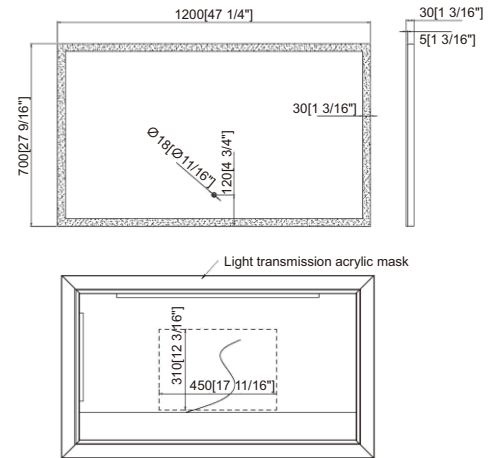

Size:

- W47 1/4"×H27 9/16"×D1 5/8"

Bathroom Mirrors Series

RA-LM2432B

Features:

- Single white colour 6000k
- Dimming can be adjusted
- Touch sensor switch
- With acrylic around
- 5mm thickness mirror with back safety PVC film
- IP44 related"
- With defogger pad
- Installed horizontally or vertically

Size:

- W23 5/8" × H31 1/2" × D1 5/8"

RA-LM3928B

Features:

- Single white colour 6000k
- Dimming can be adjusted
- Touch sensor switch
- With acrylic around
- 5mm thickness mirror with back safety PVC film
- IP44 related"
- With defogger pad

Size:

- W39 3/8" × H27 9/16" × D1 5/8"

RA-LM4728B

Features:

- Single white colour 6000k
- Dimming can be adjusted
- Touch sensor switch
- With acrylic around
- 5mm thickness mirror with back safety PVC film
- IP44 related"
- With defogger pad

Size:

- W47 1/4"×H27 9/16"×D1 5/8"

RA-LM2432C

Features:

- With acrylic around
- Single white colour 6000k
- Dimming can be adjusted
- Mirror surface IR sensor switch
- 5mm thickness mirror with back safety PVC film
- IP44 related"
- With defogger pad
- Installed horizontally or vertically