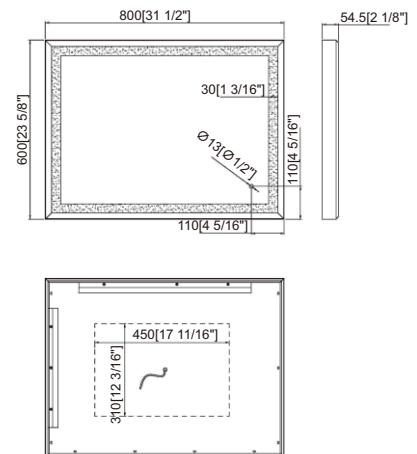

Size:

- W23 5/8" × H31 1/2" × D1 5/8"

RA-LM3928B

Features:

- Single white colour 6000k
- Dimming can be adjusted
- Touch sensor switch
- With acrylic around
- 5mm thickness mirror with back safety PVC film
- IP44 related"
- With defogger pad

Size:

- W39 3/8" × H27 9/16" × D1 5/8"

RA-LM4728B

Features:

- Single white colour 6000k
- Dimming can be adjusted
- Touch sensor switch
- With acrylic around
- 5mm thickness mirror with back safety PVC film
- IP44 related"
- With defogger pad

Size:

- W47 1/4"×H27 9/16"×D1 5/8"

RA-LM2432C

Features:

- With acrylic around
- Single white colour 6000k
- Dimming can be adjusted
- Mirror surface IR sensor switch
- 5mm thickness mirror with back safety PVC film
- IP44 related"
- With defogger pad
- Installed horizontally or vertically

Size:

- W31 1/2"×H23 5/8"×D2 1/8"