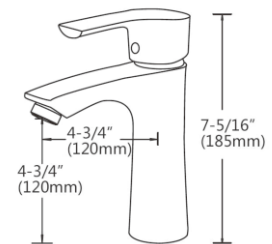

RA-1784BN

Features:

- Brass body
- Ceramic Cartridge
- Mounting parts included
- Installation hole 1-3/8"
- Water lines included
- Flow rate 1.5 GPM

Finish:

- RA-1784CR Chrome
- RA-1784BN Brushed Nickel