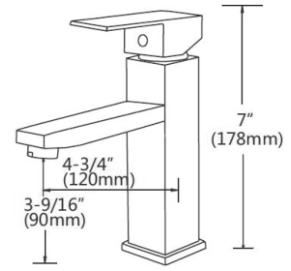

Bathroom Faucets Series