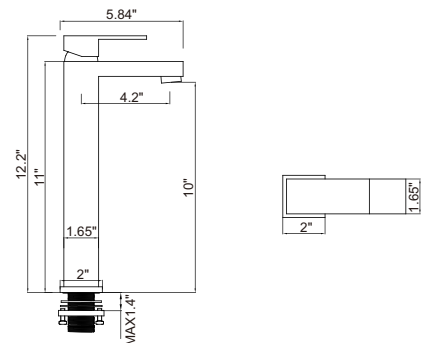

RA-4114BN

Features:

- Brass body
- Ceramic Cartridge
- Mounting parts included
- Installation hole 1-3/8"
- Water lines included
- Flow rate 1.5 GPM
- Vessel Installation

Finish:

- RA-4114CR Chrome
- RA-4114BN Brushed Nickel
- RA-4114MB Matte Black