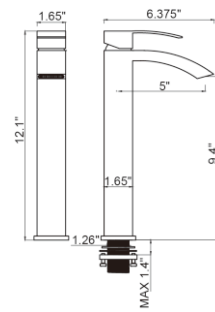

RA-4127CR

Features:

- Brass body
- Ceramic Cartridge
- Mounting parts included
- Installation hole 1-3/8"
- Water lines included
- Flow rate 1.5 GPM
- Vessel Installation

Finish:

- RA-4127CR Chrome
- RA-4127BN Brushed Nickel