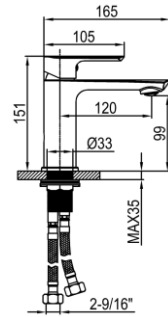

RA-3101GMB

Features:

- Brass body
- Ceramic Cartridge
- Mounting parts included
- Installation hole 1-3/8"
- Water lines included
- Flow rate 1.5 GPM

Finish:

- RA-3101GMB Gun Metal Black
- RA-3101BN Brushed Nickel
- RA-3101CR Chrome

RA-4113BG

Features:

- Brass body
- Ceramic Cartridge
- Mounting parts included
- Installation hole 1-3/8"
- Water lines included
- Flow rate 1.5 GPM

Finish:

- RA-4113CR Chrome
- RA-4113BN Brushed Nickel
- RA-4113MB Matte Black
- RA-4113BG Brushed Gold

RA-4114BN

Features:

- Brass body
- Ceramic Cartridge
- Mounting parts included
- Installation hole 1-3/8"
- Water lines included
- Flow rate 1.5 GPM
- Vessel Installation

Finish:

- RA-4114CR Chrome
- RA-4114BN Brushed Nickel
- RA-4114MB Matte Black