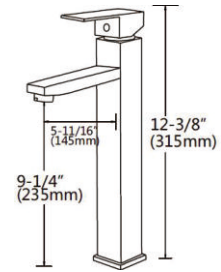

Finish:

- RA-1771CR Chrome
- RA-1771BN brushed Nickel