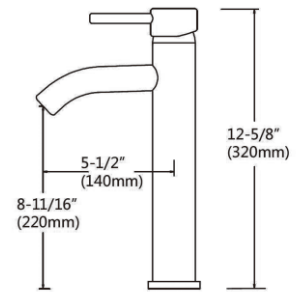

RA-1759BN

Features:

- Brass body
- Ceramic Cartridge
- Mounting parts included
- Installation hole 1-3/8"
- Water lines included
- Flow rate 1.5 GPM
- Vessel Installation

Finish:

- RA-1759CR Chrome
- RA-1759BN Brushed Nickel