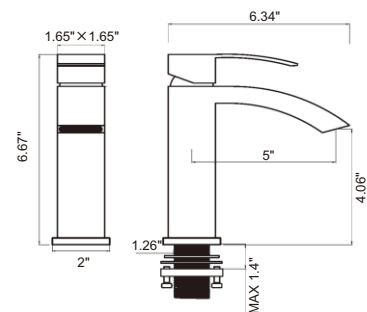

Finish:

- RA-1772CR Chrome
- RA-1772BN brushed Nickel