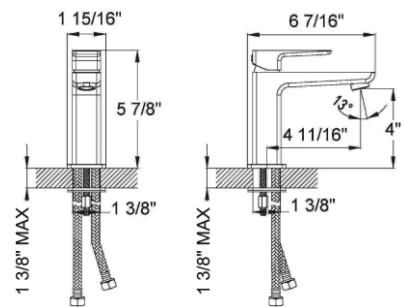

RA-FA165C

Features:

- Brass body
- Ceramic Cartridge
- Mounting parts included
- Installation hole 1-3/8"
- Water lines included
- Flow rate 1.5 GPM

Finish:

- RA-FA165C Chrome
- RA-FA165BN Brushed Nickel