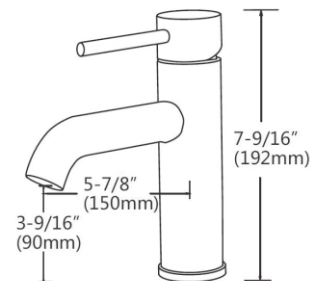

RA-1758BN

Features:

- Brass body
- Ceramic Cartridge
- Mounting parts included
- Installation hole 1-3/8"
- Water lines included
- Flow rate 1.5 GPM

Finish:

- RA-1758CR Chrome
- RA-1758BN Brushed Nickel
- RA-1758MB Matte Black