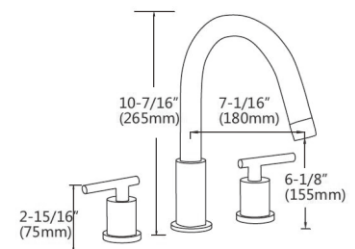

RA-1797MB

Features:

- Brass body
- Ceramic Cartridge
- Mounting parts included
- Installation hole 1-3/8"
- Water lines included
- Flow rate 1.5 GPM
- Two Handles

Finish:

- RA-1797CR Chrome
- RA-1797BN Brushed Nickel
- RA-1797MB Matte Black