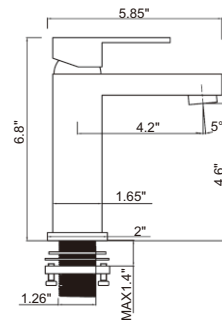

Finish:

- RA-3101GMB Gun Metal Black
- RA-3101BN Brushed Nickel
- RA-3101CR Chrome

RA-4113BG

Features:

- Brass body
- Ceramic Cartridge
- Mounting parts included
- Installation hole 1-3/8"
- Water lines included
- Flow rate 1.5 GPM

Finish:

- RA-4113CR Chrome
- RA-4113BN Brushed Nickel
- RA-4113MB Matte Black
- RA-4113BG Brushed Gold