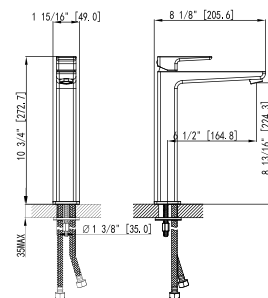

RA-FA164BN

Features:

- Brass body
- Ceramic Cartridge
- Mounting parts included
- Installation hole 1-3/8"
- Water lines included
- Flow rate 1.5 GPM
- Vessel Installation

Finish:

- RA-FA164C Chrome
- RA-FA164BN Brushed Nickel