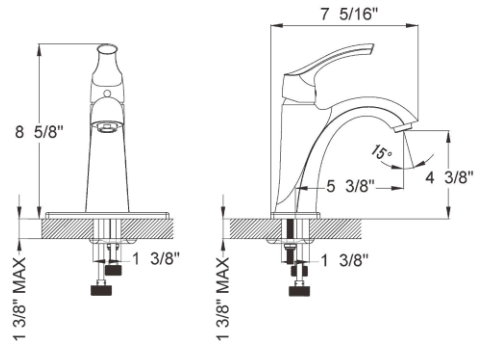

RA-FA464BN

Features:

- Brass body
- Ceramic Cartridge
- Mounting parts included
- Installation hole 1-3/8"
- Water lines included
- Flow rate 1.5 GPM

Finish:

- RA-FA464C Chrome
- RA-FA464BN Brushed Nickel