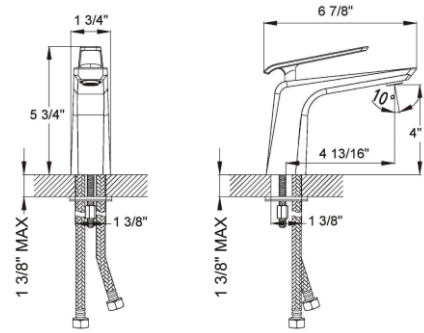

Bathroom Faucets Series

RA-FA179BN

Features:

- Mounting parts included
- Brass body
- Ceramic Cartridge
- Installation hole 1-3/8"
- Water lines included
- Flow rate 1.5 GPM

Finish:

- RA-FA179C Chrome
- RA-FA179BN Brushed Nickel