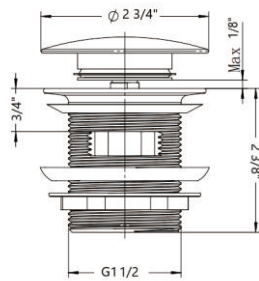

Finish:

- RA-A9763C (Chrome)
- RA-A9763BN (Brushed Nickel)

RA-A9327BN

Features:

- Towel ring
- Constructed from brass
- Concealed fastening
- Secure mounting assembly included

Finish:

- RA-A9327C (Chrome)
- RA-A9327BN (Brushed Nickel)

Finish:

- RA-POP1BC (Chrome)
- RA-POP1BBN (Brush nickel)

RA-POP2BBN

Features:

- Pop up drains
- Constructed from brass
- Without overflow hole
- Secure mounting assembly included

Finish:

- RA-POP2BC (Chrome)
- RA-POP2BBN (Brush nickel)

RA-ABPOPCR

Features:

- Constructed from brass
- With overflow hole
- Secure mounting assembly included
- Free standing bath tubs Pop up drains

Finish:

- RA-ABPOPCR (Chrome)
- RA-ABPOPBN (Brush nickel)

RA-ABPOPGW