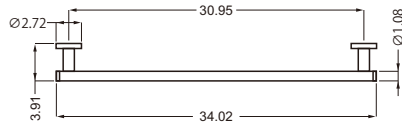

Bathroom Accessories Series

Simple line appearance, perfectly integrated with plump cylinders, highlighting fashion personalized charm.

Bathroom Accessories Series

RA-A8501MB

Features:

- Towel bar
- Constructed from brass
- Concealed fastening
- Wall mount
- Secure mounting assembly included