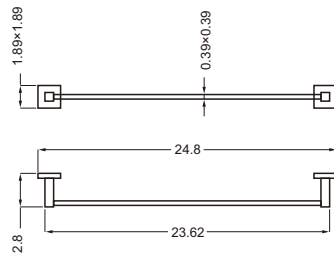

- RA-A8504BN (Brushed Nickel)
- RA-A8504C (Chrome)
- RA-A8504MB (Matte Black)

RA-A9763BN

Features:

- Towel bar
- Constructed from brass
- Concealed fastening
- Wall mount
- Secure mounting assembly included