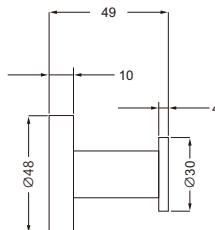

RA-A8504MB

Features:

- Towel hook
- Constructed from brass
- Concealed fastening
- Secure mounting assembly included

Finish:

- RA-A8504BN (Brushed Nickel)
- RA-A8504C (Chrome)
- RA-A8504MB (Matte Black)