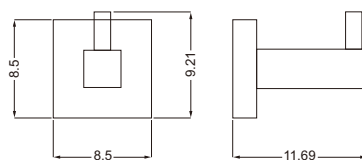

RA-A9545BN

Features:

- Towel hook
- Constructed from brass
- Concealed fastening
- Secure mounting assembly included

Finish:

- RA-A9545C (Chrome)
- RA-A9545BN (Brushed Nickel)