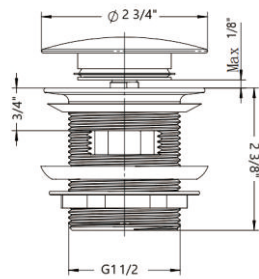

Finish:

- RA-POP1BC (Chrome)
- RA-POP1BBN (Brush nickel)

RA-POP2BBN

Features:

- Pop up drains
- Constructed from brass
- Without overflow hole
- Secure mounting assembly included

Finish:

- RA-POP2BC (Chrome)
- RA-POP2BBN (Brush nickel)

RA-ABPOPCR

Features:

- Constructed from brass
- With overflow hole
- Secure mounting assembly included
- Free standing bath tubs Pop up drains

Finish:

- RA-ABPOPCR (Chrome)
- RA-ABPOPBN (Brush nickel)

RA-ABPOPGW