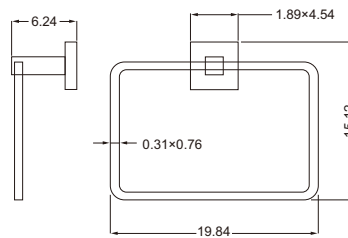

RA-A9327BN

Features:

- Towel ring
- Constructed from brass
- Concealed fastening
- Secure mounting assembly included

Finish:

- RA-A9327C (Chrome)
- RA-A9327BN (Brushed Nickel)