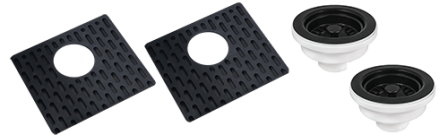

FEATURES

- Naturally sound proof
- Will never discolor
- Rounded inside corners

COLOR OPTIONS

BK: Midnight Black
WH: Arctic White

GR: Silver Gray

IN THE BOX

NOMINAL DIMENSIONS

Exterior: 33" (wide) x 18-1/2" (front-to-back)
Interior Bowl: 14-1/2" x 17" (left), 14-1/2" x 17" (right)
Bowl Depth: 10"
Minimum Cabinet Size: 36" wide
Drain Hole Size: 3 1/2"

Installation Type:
Undermount
Inside Corners:
Rounded
Drain Location:
Rear Center

RUVATI USA