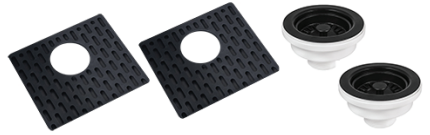

RVG1385

GRANITE TOPMOUNT KITCHEN SINK

RUVATI[®]
SPECIFICATION SHEET

MATERIAL

- Solid Granite Composite
- 80% crushed natural granite for extreme strength
- Non-porous and resistant to stains

FEATURES

- Naturally sound proof
- Will never discolor
- Rounded inside corners

COLOR OPTIONS

BK: Midnight Black

WH: Arctic White

GR: Silver Gray

IN THE BOX

Basket Strainer
[RVA1038]

Mounting Clips
[RVA11052]

Rinse Grid
[RVA41385 (BK / GR)]

Cut-out
Template

NOMINAL DIMENSIONS

Exterior: 33" (wide) x 22" (front-to-back)

Interior Bowl: 14-1/2" x 17" (left), 14-1/2" x 17" (right)

Bowl Depth: 10"

Minimum Cabinet Size: 36" wide

Drain Hole Size: 3 1/2"

Installation Type:
Topmount

Inside Corners:
Rounded

Drain Location:
Rear Center

RUVATI USA

OPTIONAL ACCESSORIES (SOLD SEPARATELY)

Deep Basket
Disposal Flange
[RVA1049ST]

Drain Cover
[RVA1035]

UPC compliant. Certified by CSA to meet US and Canada plumbing codes.
Codes compliance: ASME A112.19.3/CSA B45.4