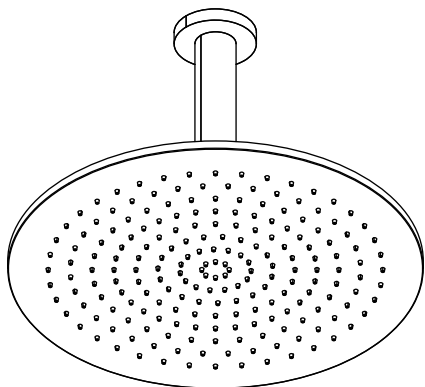

RHC.12R | 12" Brass Rain Shower Head With 6" Ceiling Mount Arm – Round

SPECIFICATIONS:

- Solid Brass construction
- Rubber nozzle for easy cleaning
- 1.8 GPM flow rate

STANDARDS:

- ASME A112.18.1 / CSA B125.1, NSF-6