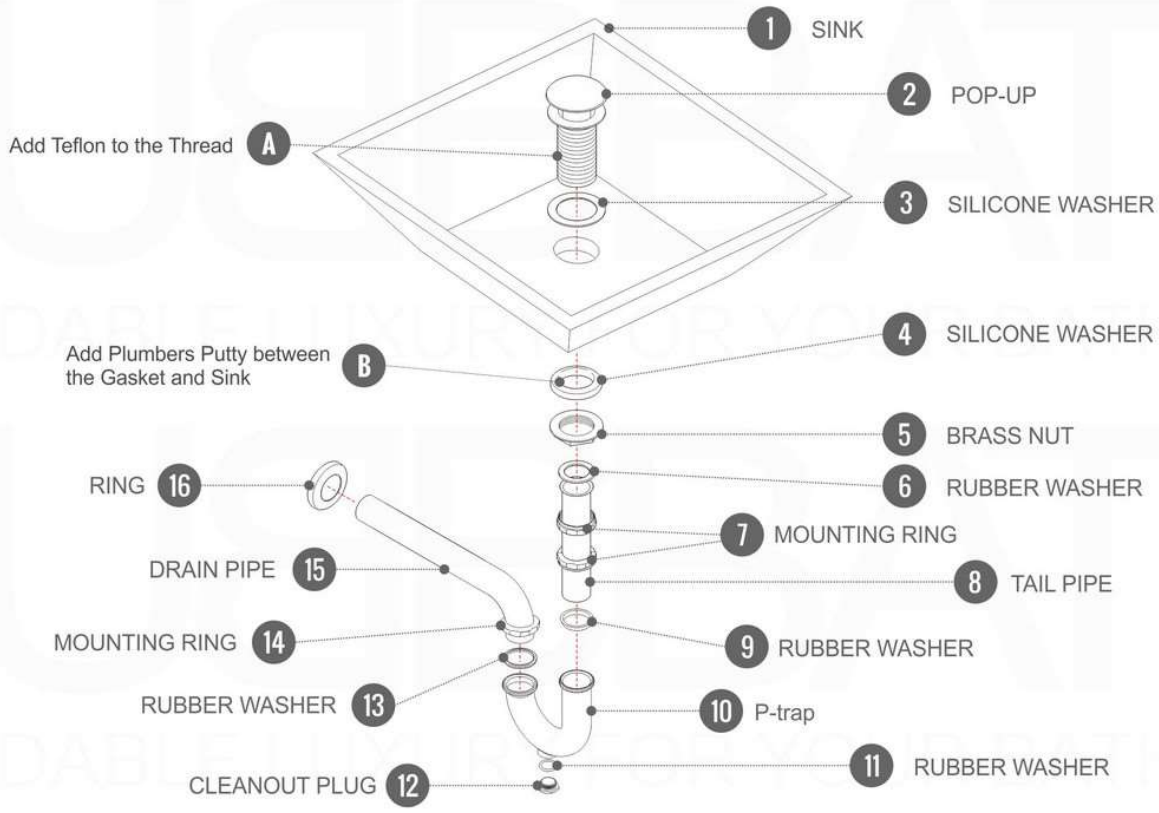

## Pop-Up / P-trap Installation Instructions INSTALLATION GUIDE

FOR SINKS WITHOUT OVERFLOW  
#SKU: P101N / P102N

FOR SINKS WITHOUT OVERFLOW  
#SKU: P101 / P102

OR