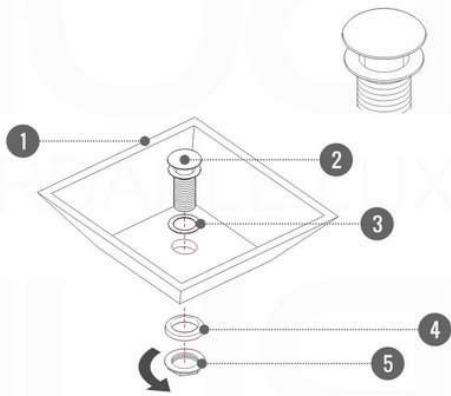

## Pop-Up / P-trap Installation Instructions INSTALLATION GUIDE

FOR SINKS WITHOUT OVERFLOW  
#SKU: P101N / P102N

FOR SINKS WITHOUT OVERFLOW  
#SKU: P101 / P102

OR