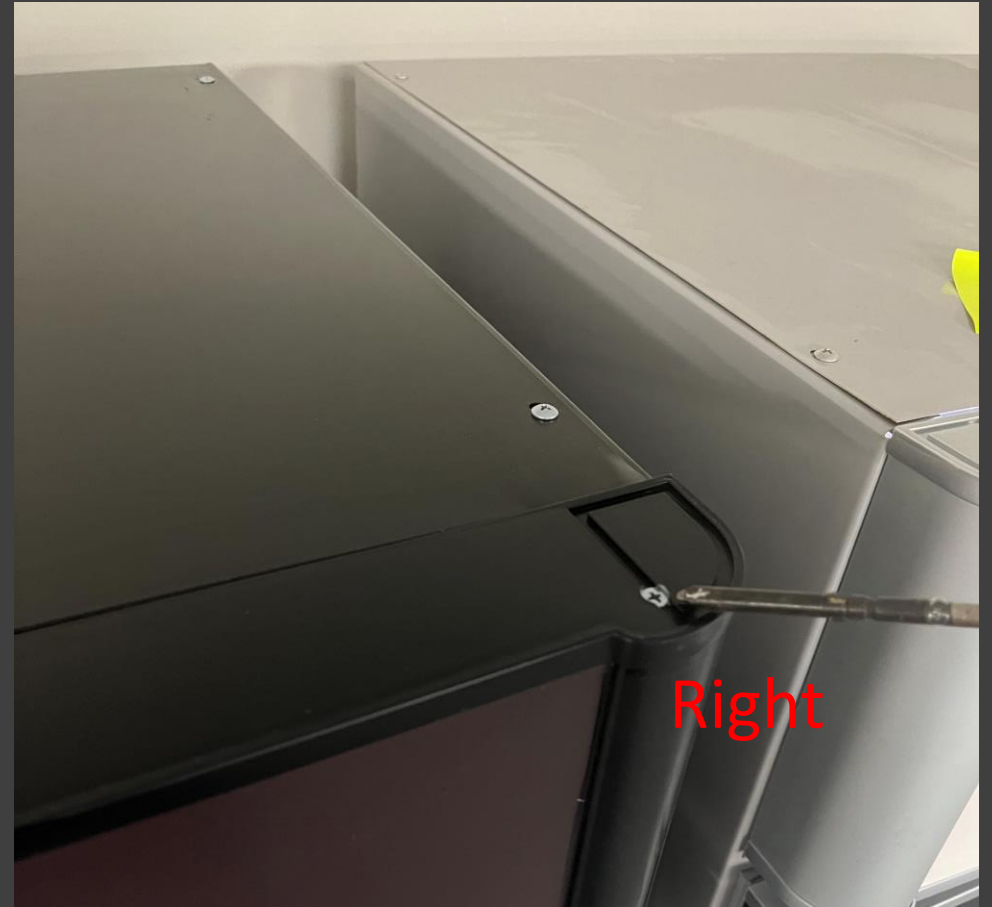

Premium Levella does not supply vinyl stickers

**PREMIUM
LEVELLA®**

Purchase a vinyl sticker from local or online printing service.

Panel Size:

9.0 Cu. Ft. - front panel with logo is 8.5" x 19.5"

12.5 Cu. Ft. - front panel with logo is 8.5" x 21.5"

15.5 Cu. Ft. - front panel with logo is 8.5" x 22.5"

Instructions for lightbox customization

PREMIUM
LEVELLA®

- Step 1: Locate the two screws on the top of the light box and loosen

Instructions for lightbox customization

**PREMIUM
LEVELLA®**

- Step 2: Remove top panel from lightbox

Instructions for lightbox customization

**PREMIUM
LEVELLA®**

- Step 3: Gently pull out front panel with logo.

**PREMIUM
LEVELLA®**

- Light box after front panel with logo is removed