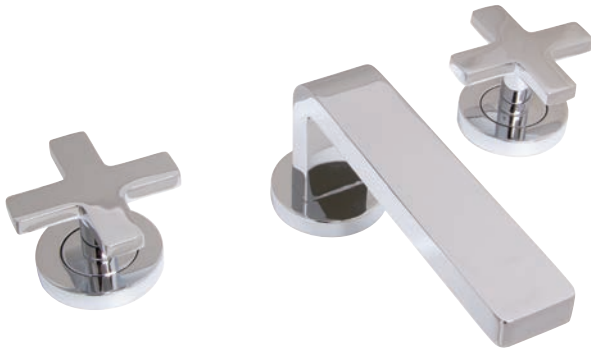

SINGLE LEVER

Features clean, precise lines accentuated by soft curves to create an elegant look that's surprisingly bold and pleasant to the touch.

- 1.2 GPM Flow Rate
- Durable, low-lead brass construction
- 1/4 turn ceramic cartridge
- Mounts to deck up to 1-1/2 in. thick
- Includes Pop-up Drain and Lift Rod
- Lever handles meet ADA activation requirements
- WaterSense Certified 1.2 GPM flow rate

- 1.2 GPM aerator
- 6 in. to 12 in. flexible layout widespread bathroom faucet
- 1/4 turn ceramic cartridge
- Mounts to deck up to 2-1/8 in. thick
- Includes Pop-up Drain and Lift Rod
- Lever handles meet ADA activation requirements
- WaterSense Certified 1.2 GPM flow rate

 SB-2721
POLISHED CHROME

 SB-2721-MB
MATTE BLACK

WIDESPREAD

CROSS HANDLES

Features classic cross handed design constructed of premium materials in a flexible widespread layout.

- 1.2 GPM aerator
- 6 in. to 12 in. flexible layout widespread bathroom faucet
- 1/4 turn ceramic cartridge
- Mounts to deck up to 2-1/8 in. thick
- Includes Pop-up Drain and Lift Rod
- WaterSense Certified 1.2 GPM flow rate

 SB-2723
POLISHED CHROME

 SB-2723-MB
MATTE BLACK

WIDESPREAD

KEYSTONE HANDLES

Featuring a sleek, minimal spout paired with knob handles, this widespread faucet is ideal for any bathroom aesthetic.

- 1.2 GPM aerator
- 6 in. to 12 in. flexible layout widespread bathroom faucet
- 1/4 turn ceramic cartridge
- Mounts to deck up to 2-1/8 in. thick
- Includes Pop-up Drain and Lift Rod