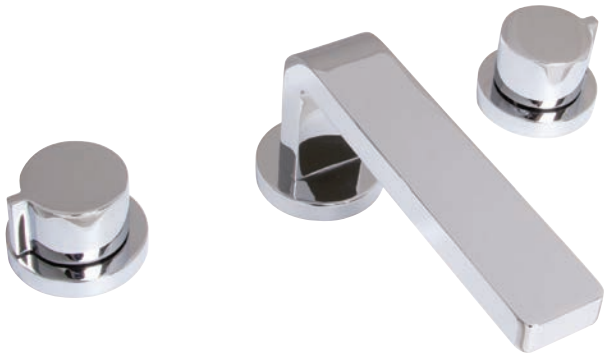

SINGLE LEVER

Features clean, precise lines accentuated by soft curves to create an elegant look that's surprisingly bold and pleasant to the touch.

- 1.2 GPM Flow Rate
- Durable, low-lead brass construction
- 1/4 turn ceramic cartridge
- Mounts to deck up to 1-1/2 in. thick
- Includes Pop-up Drain and Lift Rod
- Lever handles meet ADA activation requirements
- WaterSense Certified 1.2 GPM flow rate

 SB-2721
POLISHED CHROME

 SB-2721-MB
MATTE BLACK

WIDESPREAD

CROSS HANDLES

Features classic cross handed design constructed of premium materials in a flexible widespread layout.

- 1.2 GPM aerator
- 6 in. to 12 in. flexible layout widespread bathroom faucet
- 1/4 turn ceramic cartridge
- Mounts to deck up to 2-1/8 in. thick
- Includes Pop-up Drain and Lift Rod
- WaterSense Certified 1.2 GPM flow rate

 SB-2723
POLISHED CHROME

 SB-2723-MB
MATTE BLACK

WIDESPREAD

KEYSTONE HANDLES

Featuring a sleek, minimal spout paired with knob handles, this widespread faucet is ideal for any bathroom aesthetic.

- 1.2 GPM aerator
- 6 in. to 12 in. flexible layout widespread bathroom faucet
- 1/4 turn ceramic cartridge
- Mounts to deck up to 2-1/8 in. thick
- Includes Pop-up Drain and Lift Rod

 SB-2725
POLISHED CHROME

 SB-2725-MB
MATTE BLACK

TUB SPOUT

Features a beautifully clean, simple and modern style. The sleek angled spout and cylindrical base mirrors the signature design elements found throughout the Vector.