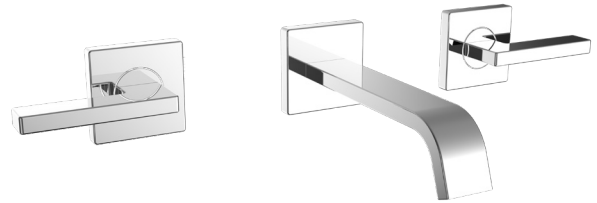

Lura® Wall-Mounted Faucet

FEATURES:

- 1.2 GPM (4.5 L/min) flow rate
- Brass construction
- Lever handles
- 1/4 turn ceramic cartridges
- Inlet supply lines not included, accepts 1/2" IPS and NPT threaded supply lines
- Designed for wall-mount use only
- Corrosion resistant finishes
- Coordinates with Lura Collection

STOCK FINISHES:

PC MB BBZ

SPECIALTY FINISHES:

BN OB PN ORB

STANDARDS:

- ASME A112.18.1/CSA B125.1 certified
- NSF/ANSI 61 certified
- NSF 372 certified
- ADA compliant
- WaterSense certified

WARRANTY:

Visit www.speakman.com for full product warranty information

- 5 Year Limited Warranty (commercial)
- Limited Lifetime Warranty (residential)

Information continues on next page

All dimensions are in inches (millimeters) unless otherwise specified and are subject to change without notice.

Architect/Engineer Approval Space:

P: 800-537-2107
F: 800-977-2747
W: WWW.SPEAKMAN.COM
R: 03-AUGUST 2022