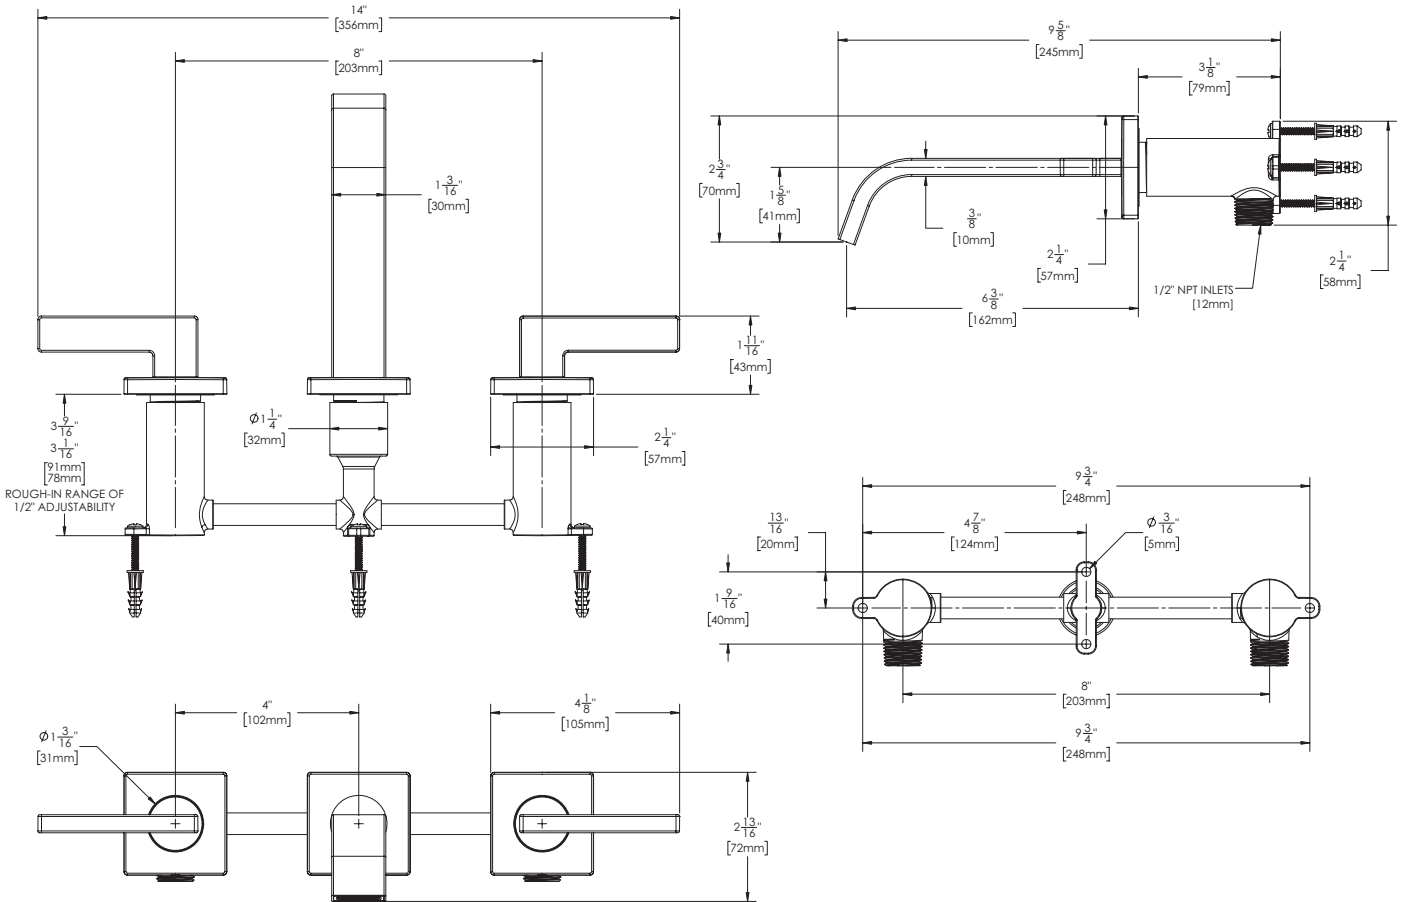

Lura® Wall-Mounted Faucet

All dimensions are in inches (millimeters) unless otherwise specified and are subject to change without notice.

Architect/Engineer Approval Space:

P: 800-537-2107
F: 800-977-2747
W: WWW.SPEAKMAN.COM
R: 03-AUGUST 2022