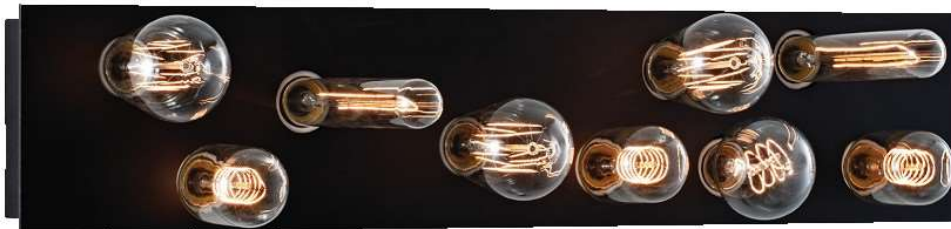

9745-MB-NG
Shown with antique
incandescent filament bulbs
5" H X 24" W

Bath