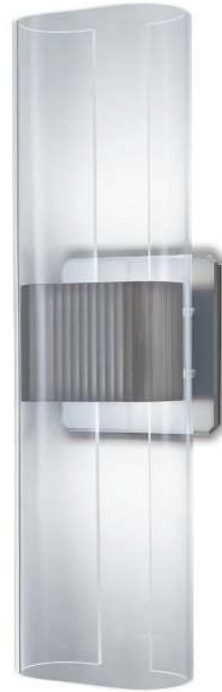

GEM LED

Like a precious stone in its setting, this fixture dazzles. A clear acrylic diffuser wraps over the backplate, seamlessly integrating form with function to achieve a multi-faceted effect. Decorative and architectural, this oversize sconce works in both residential and commercial settings.

- LED • Finish options: Brushed Nickel (BN) & Chrome (CH)

8165-CH-CA
9" H X 4 3/8" W

8165-CH-CA

8165-BN-CA
17" H X 5" W
Horizontal or Vertical Mount

LED ADA

Model	Finish	Diffuser	Lamping	Dimensions	Projection
8165	Brushed Nickel (BN) Chrome (CH)	Clear Acrylic (CA)	LED* 400lm, 3000K, 4 Watt, 90 CRI 120v	17 H X 5 W Backplate: 4 3/4 H X 4 3/4 W	3 7/8