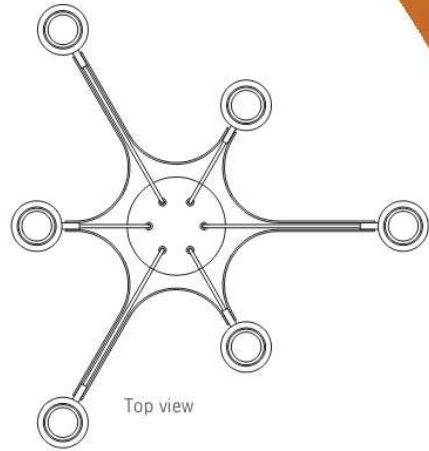

9775-CHMB-CLGR

Chandeliers + Pendants