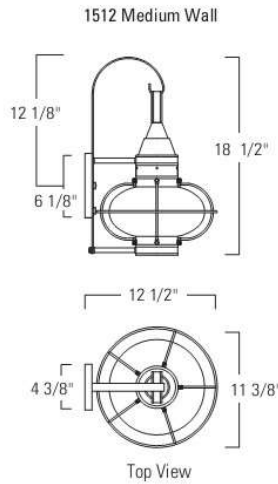

Medium Wall
1512-BR-CL
18 1/2" H X 11 3/8" W

Small Wall
1513-BR-CL
16" H X 8 7/8" W

Medium Post
1511-BL-CL
17 1/2" H X 11 1/2" W

Large Post
1510-BR-CL
22 1/2" H X 14 1/2" W
Seedy Glass available in
Classic Onion products

Medium Post
1511-BR-CL
17 1/2" H X 11 1/2" W

CLASSIC ONION **BETTER**
Gun Metal

SOLID BRASS

Outdoor

Medium Wall
1512-GM-CL
18 1/2" H X 11 3/8" W

Small Wall
1513-GM-CL
16" H X 8 7/8" W

Small Wall
1513-GM-SE
Seedy Glass available in
Classic Onion products

Medium Post
1511-GM-CL
17 1/2" H X 11 1/2" W

Large Post
1510-GM-CL
22 1/2" H X 14 1/2" W

CLASSIC ONION

SOLID BRASS

Model	Finish	Glass	Lamping	Dimensions	Projection	TTO
1509 Large	Black (BL)** Bronze (BR)** Gun Metal (GM)	Clear (CL), Seedy (SE)	Incandescent 1-100 Watt Edison	24 H X 14 1/2 W Backplate 6 1/2 H X 5 3/4 W	15 3/4	15 3/8
1512 Medium	Black (BL)** Bronze (BR)** Gun Metal (GM)	Clear (CL), Seedy (SE)	Incandescent 1-100 Watt Edison	18 1/2 H X 11 3/8 W Backplate 6 1/8 H X 4 3/8 W	12 1/2	12 1/8
1513 Small	Black (BL)** Bronze (BR)** Gun Metal (GM)	Clear (CL) Seedy (SE)	Incandescent 1-100 Watt Edison	16 H X 8 7/8 W Backplate 5 H X 4 1/8 W	10	10
1510 Large Post	Black (BL)** Bronze (BR)** Gun Metal (GM)	Clear (CL) Seedy (SE)	Incandescent 1-100 Watt Edison	22 5/8 H X 14 1/2 W		
1511 Medium Post	Black (BL)** Bronze (BR)** Gun Metal (GM)	Clear (CL) Seedy (SE)	Incandescent 1-100 Watt Edison	17 5/8 H X 11 3/8 W		