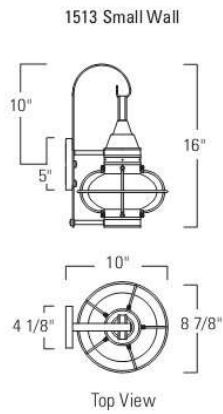

Medium Wall
1512-BR-CL
18 1/2" H X 11 3/8" W

Small Wall
1513-BR-CL
16" H X 8 7/8" W

Medium Post
1511-BL-CL
17 1/2" H X 11 1/2" W

Large Post
1510-BR-CL
22 1/2" H X 14 1/2" W
Seedy Glass available in
Classic Onion products

Medium Post
1511-BR-CL
17 1/2" H X 11 1/2" W

CLASSIC ONION **BETTER**
Gun Metal

SOLID BRASS

Outdoor

Medium Wall
1512-GM-CL
18 1/2" H X 11 3/8" W

Small Wall
1513-GM-CL
16" H X 8 7/8" W

Small Wall
1513-GM-SE
Seedy Glass available in
Classic Onion products

Medium Post
1511-GM-CL
17 1/2" H X 11 1/2" W

Large Post
1510-GM-CL
22 1/2" H X 14 1/2" W

CLASSIC ONION

SOLID BRASS

Model	Finish	Glass	Lamping	Dimensions	Projection	TTO
1509 Large	Black (BL)** Bronze (BR)** Gun Metal (GM)	Clear (CL), Seedy (SE)	Incandescent 1-100 Watt Edison	24 H X 14 1/2 W Backplate 6 1/2 H X 5 3/4 W	15 3/4	15 3/8
1512 Medium	Black (BL)** Bronze (BR)** Gun Metal (GM)	Clear (CL), Seedy (SE)	Incandescent 1-100 Watt Edison	18 1/2 H X 11 3/8 W Backplate 6 1/8 H X 4 3/8 W	12 1/2	12 1/8
1513 Small	Black (BL)** Bronze (BR)** Gun Metal (GM)	Clear (CL) Seedy (SE)	Incandescent 1-100 Watt Edison	16 H X 8 7/8 W Backplate 5 H X 4 1/8 W	10	10
1510 Large Post	Black (BL)** Bronze (BR)** Gun Metal (GM)	Clear (CL) Seedy (SE)	Incandescent 1-100 Watt Edison	22 5/8 H X 14 1/2 W		
1511 Medium Post	Black (BL)** Bronze (BR)** Gun Metal (GM)	Clear (CL) Seedy (SE)	Incandescent 1-100 Watt Edison	17 5/8 H X 11 3/8 W		