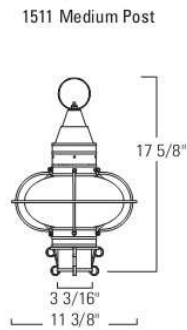

Medium Wall
1512-BR-CL
18 1/2" H X 11 3/8" W

Small Wall
1513-BR-CL
16" H X 8 7/8" W

Medium Post
1511-BL-CL
17 1/2" H X 11 1/2" W

Large Post
1510-BR-CL
22 1/2" H X 14 1/2" W
Seedy Glass available in
Classic Onion products

Medium Post
1511-BR-CL
17 1/2" H X 11 1/2" W

CLASSIC ONION **BETTER**
Gun Metal

SOLID BRASS

Outdoor

Medium Wall
1512-GM-CL
18 1/2" H X 11 3/8" W

Small Wall
1513-GM-CL
16" H X 8 7/8" W

Small Wall
1513-GM-SE
Seedy Glass available in
Classic Onion products

Medium Post
1511-GM-CL
17 1/2" H X 11 1/2" W

Large Post
1510-GM-CL
22 1/2" H X 14 1/2" W

CLASSIC ONION

SOLID BRASS

Model	Finish	Glass	Lamping	Dimensions	Projection	TTO
1509 Large	Black (BL)** Bronze (BR)** Gun Metal (GM)	Clear (CL), Seedy (SE)	Incandescent 1-100 Watt Edison	24 H X 14 1/2 W Backplate 6 1/2 H X 5 3/4 W	15 3/4	15 3/8
1512 Medium	Black (BL)** Bronze (BR)** Gun Metal (GM)	Clear (CL), Seedy (SE)	Incandescent 1-100 Watt Edison	18 1/2 H X 11 3/8 W Backplate 6 1/8 H X 4 3/8 W	12 1/2	12 1/8
1513 Small	Black (BL)** Bronze (BR)** Gun Metal (GM)	Clear (CL) Seedy (SE)	Incandescent 1-100 Watt Edison	16 H X 8 7/8 W Backplate 5 H X 4 1/8 W	10	10
1510 Large Post	Black (BL)** Bronze (BR)** Gun Metal (GM)	Clear (CL) Seedy (SE)	Incandescent 1-100 Watt Edison	22 5/8 H X 14 1/2 W		
1511 Medium Post	Black (BL)** Bronze (BR)** Gun Metal (GM)	Clear (CL) Seedy (SE)	Incandescent 1-100 Watt Edison	17 5/8 H X 11 3/8 W		