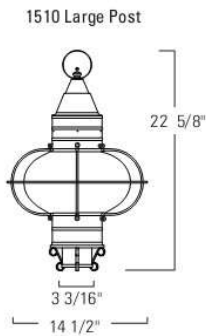

Medium Wall
1512-BR-CL
18 1/2" H X 11 3/8" W

Small Wall
1513-BR-CL
16" H X 8 7/8" W

Medium Post
1511-BL-CL
17 1/2" H X 11 1/2" W

Large Post
1510-BR-CL
22 1/2" H X 14 1/2" W
Seedy Glass available in
Classic Onion products

Medium Post
1511-BR-CL
17 1/2" H X 11 1/2" W

CLASSIC ONION **BETTER**
Gun Metal

SOLID BRASS

Outdoor

Medium Wall
1512-GM-CL
18 1/2" H X 11 3/8" W

Small Wall
1513-GM-CL
16" H X 8 7/8" W

Small Wall
1513-GM-SE
Seedy Glass available in
Classic Onion products

Medium Post
1511-GM-CL
17 1/2" H X 11 1/2" W

Large Post
1510-GM-CL
22 1/2" H X 14 1/2" W

CLASSIC ONION

SOLID BRASS

Model	Finish	Glass	Lamping	Dimensions	Projection	TTO
1509 Large	Black (BL)** Bronze (BR)** Gun Metal (GM)	Clear (CL), Seedy (SE)	Incandescent 1-100 Watt Edison	24 H X 14 1/2 W Backplate 6 1/2 H X 5 3/4 W	15 3/4	15 3/8
1512 Medium	Black (BL)** Bronze (BR)** Gun Metal (GM)	Clear (CL), Seedy (SE)	Incandescent 1-100 Watt Edison	18 1/2 H X 11 3/8 W Backplate 6 1/8 H X 4 3/8 W	12 1/2	12 1/8
1513 Small	Black (BL)** Bronze (BR)** Gun Metal (GM)	Clear (CL) Seedy (SE)	Incandescent 1-100 Watt Edison	16 H X 8 7/8 W Backplate 5 H X 4 1/8 W	10	10
1510 Large Post	Black (BL)** Bronze (BR)** Gun Metal (GM)	Clear (CL) Seedy (SE)	Incandescent 1-100 Watt Edison	22 5/8 H X 14 1/2 W		
1511 Medium Post	Black (BL)** Bronze (BR)** Gun Metal (GM)	Clear (CL) Seedy (SE)	Incandescent 1-100 Watt Edison	17 5/8 H X 11 3/8 W		