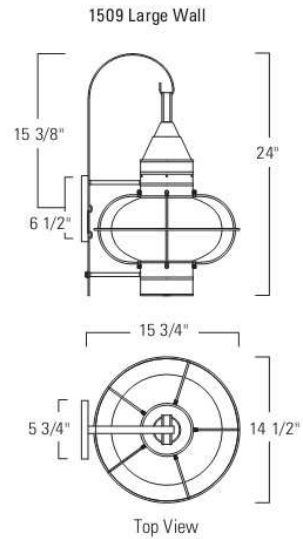

Medium Wall
1512-BR-CL
18 1/2" H X 11 3/8" W

Small Wall
1513-BR-CL
16" H X 8 7/8" W

Medium Post
1511-BL-CL
17 1/2" H X 11 1/2" W

Large Post
1510-BR-CL
22 1/2" H X 14 1/2" W
Seedy Glass available in
Classic Onion products

Medium Post
1511-BR-CL
17 1/2" H X 11 1/2" W

CLASSIC ONION **BETTER**
Gun Metal

SOLID BRASS

Outdoor

Medium Wall
1512-GM-CL
18 1/2" H X 11 3/8" W

Small Wall
1513-GM-CL
16" H X 8 7/8" W

Small Wall
1513-GM-SE
Seedy Glass available in
Classic Onion products

Medium Post
1511-GM-CL
17 1/2" H X 11 1/2" W

Large Post
1510-GM-CL
22 1/2" H X 14 1/2" W

CLASSIC ONION

SOLID BRASS

Model	Finish	Glass	Lamping	Dimensions	Projection	TTO
1509 Large	Black (BL)** Bronze (BR)** Gun Metal (GM)	Clear (CL), Seedy (SE)	Incandescent 1-100 Watt Edison	24 H X 14 1/2 W Backplate 6 1/2 H X 5 3/4 W	15 3/4	15 3/8
1512 Medium	Black (BL)** Bronze (BR)** Gun Metal (GM)	Clear (CL), Seedy (SE)	Incandescent 1-100 Watt Edison	18 1/2 H X 11 3/8 W Backplate 6 1/8 H X 4 3/8 W	12 1/2	12 1/8
1513 Small	Black (BL)** Bronze (BR)** Gun Metal (GM)	Clear (CL) Seedy (SE)	Incandescent 1-100 Watt Edison	16 H X 8 7/8 W Backplate 5 H X 4 1/8 W	10	10
1510 Large Post	Black (BL)** Bronze (BR)** Gun Metal (GM)	Clear (CL) Seedy (SE)	Incandescent 1-100 Watt Edison	22 5/8 H X 14 1/2 W		
1511 Medium Post	Black (BL)** Bronze (BR)** Gun Metal (GM)	Clear (CL) Seedy (SE)	Incandescent 1-100 Watt Edison	17 5/8 H X 11 3/8 W		