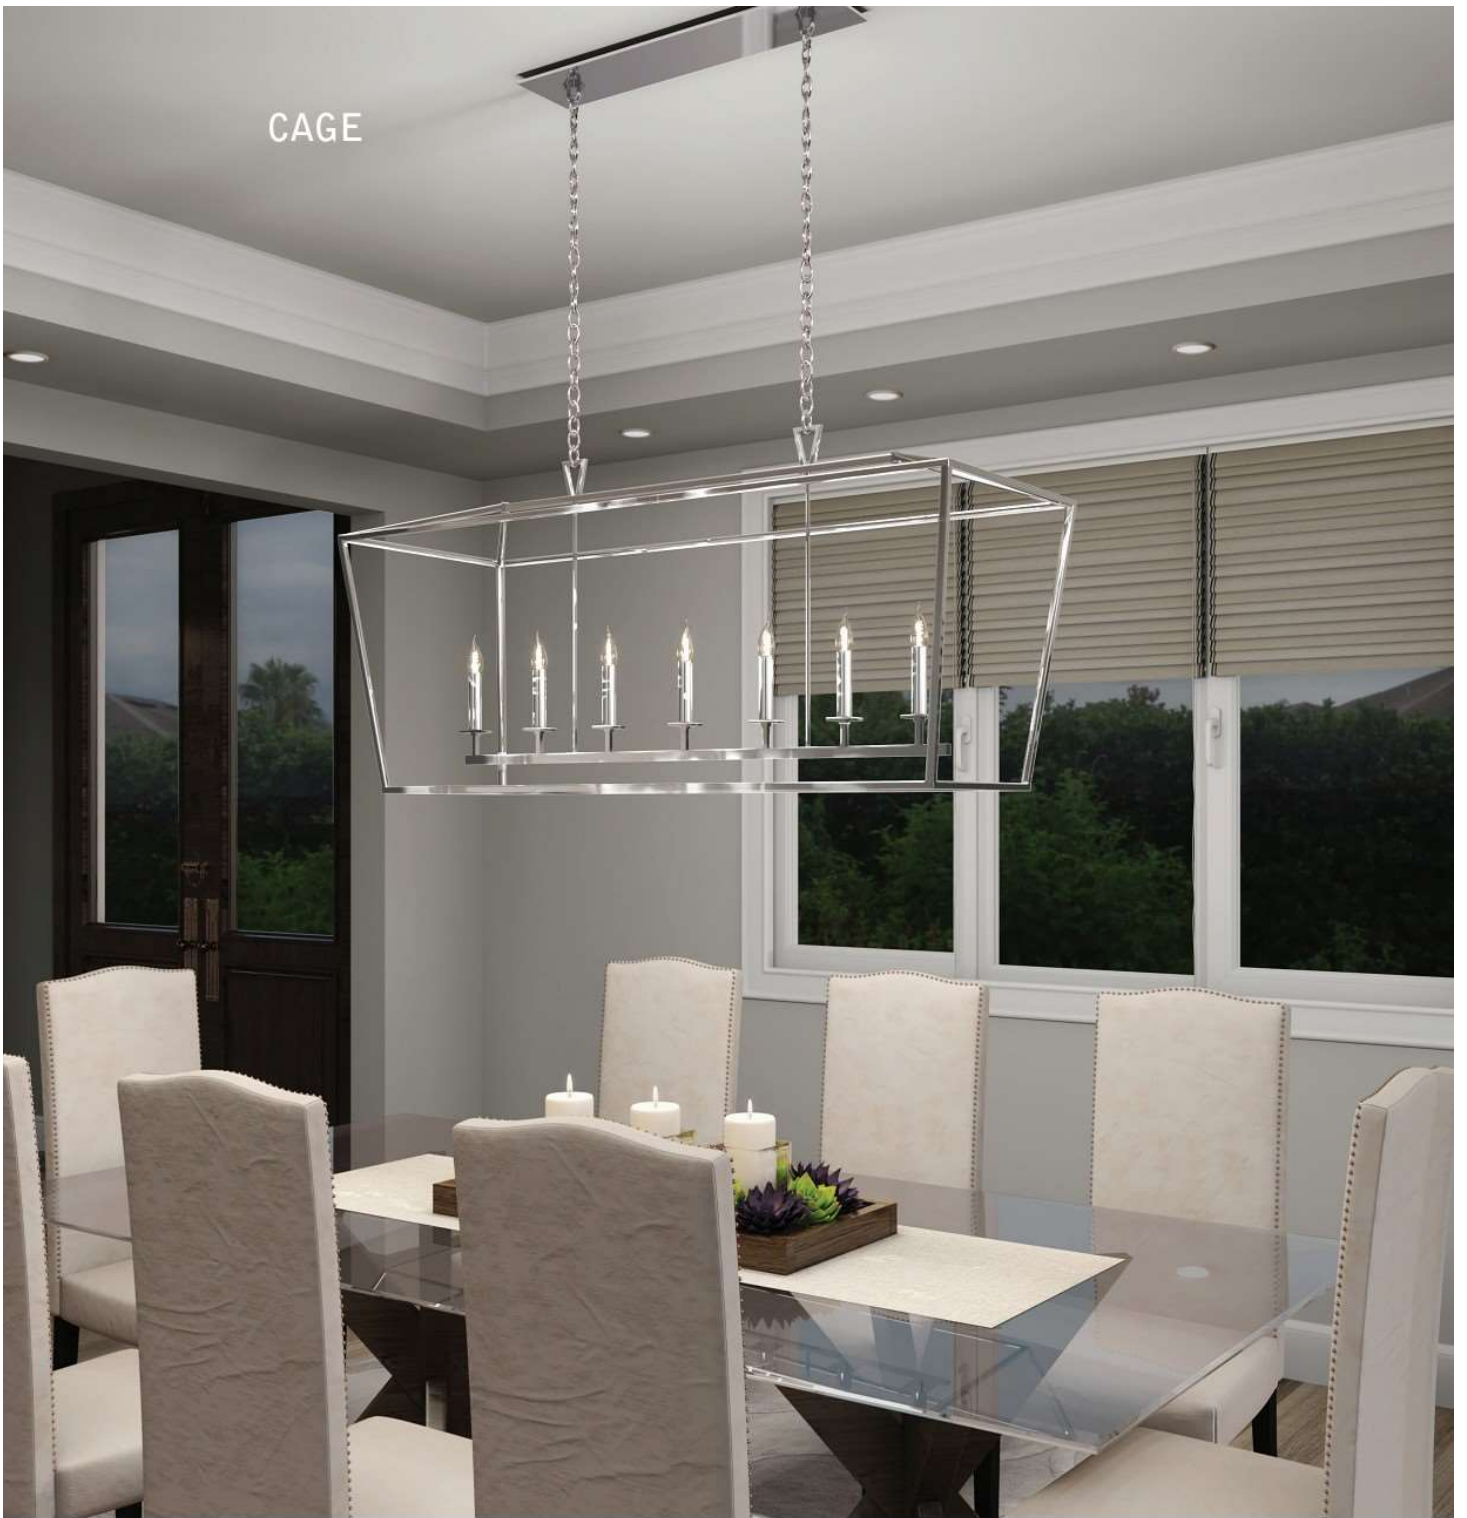

CAGE LINEAR

The inspiration of the old world charm is beautifully translated in our Cage series of products. The quality shines through these finely crafted frame work fixtures in all five sizes and two finish options.

Chandeliers + Pendants

1083-MB-NG
25 3/4" H X 54" W

CAGE
MATTE BLACK

Mini
1084-MB-NG
14" H X 10 1/4" W

Small
1080-MB-NG
18" H X 12" W

Medium
1081-MB-NG
25 3/4" H X 18" W

Large
1082-MB-NG
33 5/8" H X 24" W

Linear
1083-MB-NG
25 3/4" H X 54" W

All Cage products ship with 6' chain and 6' cord,
for overall height adjustment. Complete technical
specifications page: 129

Chandeliers + Pendants

CAGE

CAGE
POLISHED NICKEL

Linear
1083-PN-NG
25 3/4" H X 54" W