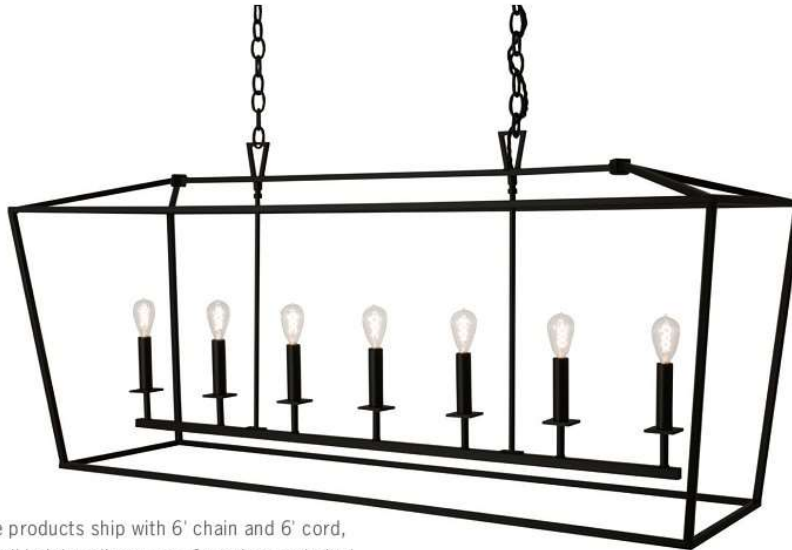

CAGE LINEAR

The inspiration of the old world charm is beautifully translated in our Cage series of products. The quality shines through these finely crafted frame work fixtures in all five sizes and two finish options.

Chandeliers + Pendants

1083-MB-NG
25 3/4" H X 54" W

CAGE
MATTE BLACK

Mini
1084-MB-NG
14" H X 10 1/4" W

Small
1080-MB-NG
18" H X 12" W

Medium
1081-MB-NG
25 3/4" H X 18" W

Large
1082-MB-NG
33 5/8" H X 24" W

Linear
1083-MB-NG
25 3/4" H X 54" W

All Cage products ship with 6' chain and 6' cord,
for overall height adjustment. Complete technical
specifications page: 129

Chandeliers + Pendants

CAGE

CAGE
POLISHED NICKEL

Linear
1083-PN-NG
25 3/4" H X 54" W

CAGE POLISHED NICKEL

Mini
1084-PN-NG
14" H X 10 1/4" W

Small
1080-PN-NG
18" H X 12" W

Medium
1081-PN-NG
25 3/4" H X 18" W

Large
1082-PN-NG
33 5/8" H X 24" W

Chandeliers + Pendants

Model	Finish	Diffuser	Lamping	Dimensions	Canopy
1084 Mini	Matte Black (MB) Polished Nickel (PN)	None	(3) 60 Watt Candelabra	14 Body Height X 10 1/4 W Canopy 6 3/8 diameter	Ships with 6' chain and 6' cord
1080 Small	Matte Black (MB) Polished Nickel (PN)	None	(4) 60 Watt Candelabra	18 Body Height X 12 W Canopy 6 3/8 diameter	Ships with 6' chain and 6' cord
1081 Medium	Matte Black (MB) Polished Nickel (PN)	None	(4) 60 Watt Candelabra	25 3/4 Body Height X 18 W Canopy 6 3/8 diameter	Ships with 6' chain and 6' cord
1082 Large	Matte Black (MB) Polished Nickel (PN)	None	(6) 60 Watt Candelabra	33 5/8 Body Height X 24 W Canopy 6 3/8 diameter	Ships with 6' chain and 6' cord
1083 Linear	Matte Black (MB) Polished Nickel (PN)	None	(7) 60 Watt Candelabra	25 5/8 Body Height 54 Long X 18 W Canopy 28 X 6 Rectangle	Ships with 6' chain and 6' cord