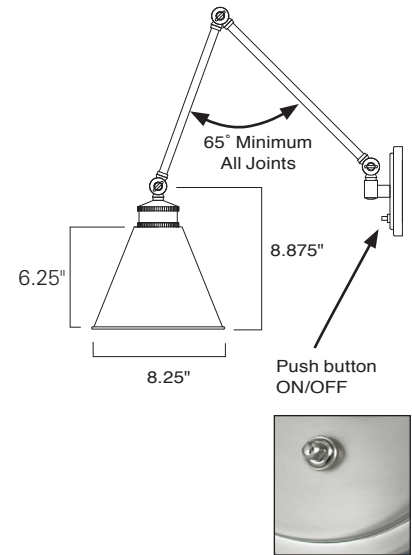

Aged Brass (AG)

INC-

Product Name / Model / Dimensions				Finish Options	Shade	Lamping Options
Aiden Swing Arm - 8475				<b>Standard</b> Aged Brass (AG) Architectural Bronze (AR) Brushed Nickel (BN)	<b>Standard</b> Metal Shade (MS) 6.5" H x 8" W Painted White Inside	<b>Standard</b> Incandescent (1) 60 Watt Edison
Height	Width	Projection	Max Extension			
18.5"	8"	5.5"	20"			
Hard wire or plug-in ON/OFF switch on blackplate ships with 7' cord						