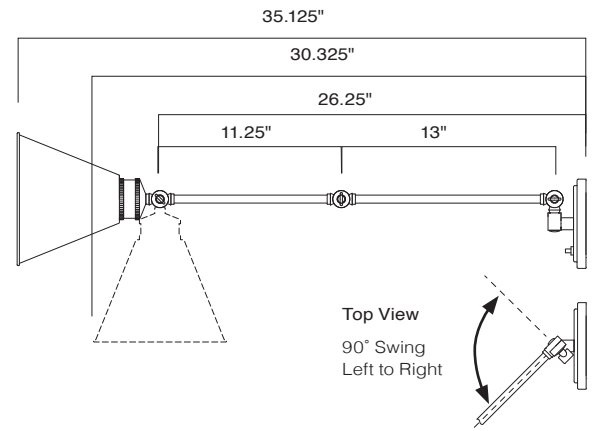

Aged Brass (AG)

INC-

Product Name / Model / Dimensions				Finish Options	Shade	Lamping Options
Aiden Swing Arm - 8475				<b>Standard</b> Aged Brass (AG) Architectural Bronze (AR) Brushed Nickel (BN)	<b>Standard</b> Metal Shade (MS) 6.5" H x 8" W Painted White Inside	<b>Standard</b> Incandescent (1) 60 Watt Edison
Height	Width	Projection	Max Extension			
18.5"	8"	5.5"	20"			
Hard wire or plug-in ON/OFF switch on blackplate ships with 7' cord						