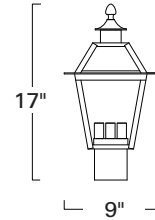

Lexington Medium Post  
2234-BL-CL

Lexington Large Post  
2235-BL-CL

Lexington Wall  
2233-BL-CL

2234

2235

2233

Product Name / Model / Dimensions					Finish Options	Glass Options	Lamping Options
Lexington Wall - 2233 Lexington Medium Post - 2234 Lexington Large Post - 2235					<b>Standard</b> Black/ BL	<b>Standard</b> Clear / CL	<b>Standard</b> Incandescent (3) 60 Watt Edison
	Height	Width	Projection	TTO			
2233	18.00"	9.00"	9.75"	13.75"			
2234	17.00"	9.00"					
2235	24.50"	13.00"					
2233 Backplate 4.5" H x 4.5" W							