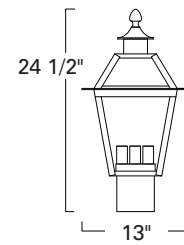

Lexington Medium Post  
2234-BL-CL

Lexington Large Post  
2235-BL-CL

Lexington Wall  
2233-BL-CL

2234

2235

2233

Product Name / Model / Dimensions					Finish Options	Glass Options	Lamping Options
Lexington Wall - 2233 Lexington Medium Post - 2234 Lexington Large Post - 2235					<b>Standard</b> Black/ BL	<b>Standard</b> Clear / CL	<b>Standard</b> Incandescent (3) 60 Watt Edison
	Height	Width	Projection	TTO			
2233	18.00"	9.00"	9.75"	13.75"			
2234	17.00"	9.00"					
2235	24.50"	13.00"					
2233 Backplate 4.5" H x 4.5" W							