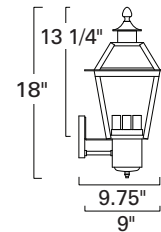

Lexington Medium Post  
2234-BL-CL

Lexington Large Post  
2235-BL-CL

Lexington Wall  
2233-BL-CL

2234

2235

2233

Product Name / Model / Dimensions					Finish Options	Glass Options	Lamping Options
Lexington Wall - 2233 Lexington Medium Post - 2234 Lexington Large Post - 2235					<b>Standard</b> Black/ BL	<b>Standard</b> Clear / CL	<b>Standard</b> Incandescent (3) 60 Watt Edison
	Height	Width	Projection	TTO			
2233	18.00"	9.00"	9.75"	13.75"			
2234	17.00"	9.00"					
2235	24.50"	13.00"					
2233 Backplate 4.5" H x 4.5" W							