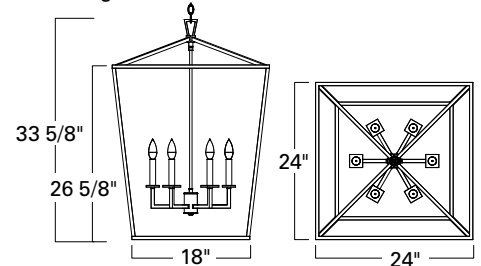

Cage Small
1080-PN-NG

Cage Medium
1081-MB-NG

Cage Large
1082-BR-NG

Cage Mini
1084-BR-NG

Also available in a Cage Linear Chandeliers.
See 1083 technical sheets

1080 - Small

1081 - Medium

1082 - Large

Product Name / Model / Dimensions			Finish Options	Glass	Lamping Options
Cage Small - 1080, Cage Medium - 1081, Cage Large - 1082, Cage Mini - 1084			Standard Matte Black / MB Polished Nickel / PN Powder Coat Bronze / BR	Standard None	LED 1082 - (6) 12 Watt Max per socket 1081 - (4) 12 Watt Max per socket 1080 - (4) 12 Watt Max per socket 1084 - (3) 12 Watt Max per socket LED replacement lamp only Standard Incandescent / IN 1082 - (6) 60 Watt Candelabra 1081 - (4) 60 Watt Candelabra 1080 - (4) 60 Watt Candelabra 1084 - (3) 60 Watt Candelabra
	Height	Width			
1080	18"	12"			
1081	25.75"	18"			
1082	33.625"	24"			
1084	14"	10.25"			
Canopy - 6.375" Round on ALL Cage Lanterns Provided with 6' chain and cord					