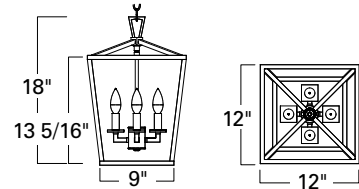

Cage Small
1080-PN-NG

Cage Medium
1081-MB-NG

Cage Large
1082-BR-NG

Cage Mini
1084-BR-NG

Also available in a Cage Linear Chandeliers.
See 1083 technical sheets

1080 - Small

1081 - Medium

1082 - Large

Product Name / Model / Dimensions			Finish Options	Glass	Lamping Options
Cage Small - 1080, Cage Medium - 1081, Cage Large - 1082, Cage Mini - 1084			Standard Matte Black / MB Polished Nickel / PN Powder Coat Bronze / BR	Standard None	LED 1082 - (6) 12 Watt Max per socket 1081 - (4) 12 Watt Max per socket 1080 - (4) 12 Watt Max per socket 1084 - (3) 12 Watt Max per socket LED replacement lamp only Standard Incandescent / IN 1082 - (6) 60 Watt Candelabra 1081 - (4) 60 Watt Candelabra 1080 - (4) 60 Watt Candelabra 1084 - (3) 60 Watt Candelabra
	Height	Width			
1080	18"	12"			
1081	25.75"	18"			
1082	33.625"	24"			
1084	14"	10.25"			
Canopy - 6.375" Round on ALL Cage Lanterns Provided with 6' chain and cord					