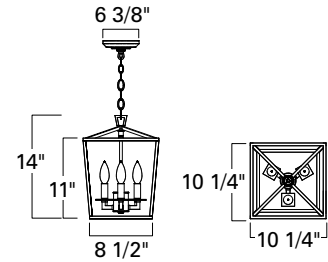

Cage Small
1080-PN-NG

Cage Medium
1081-MB-NG

Cage Large
1082-BR-NG

Cage Mini
1084-BR-NG

Also available in a Cage Linear Chandeliers.
See 1083 technical sheets

1080 - Small

1081 - Medium

1082 - Large

Product Name / Model / Dimensions			Finish Options	Glass	Lamping Options
Cage Small - 1080, Cage Medium - 1081, Cage Large - 1082, Cage Mini - 1084			Standard Matte Black / MB Polished Nickel / PN Powder Coat Bronze / BR	Standard None	LED 1082 - (6) 12 Watt Max per socket 1081 - (4) 12 Watt Max per socket 1080 - (4) 12 Watt Max per socket 1084 - (3) 12 Watt Max per socket LED replacement lamp only Standard Incandescent / IN 1082 - (6) 60 Watt Candelabra 1081 - (4) 60 Watt Candelabra 1080 - (4) 60 Watt Candelabra 1084 - (3) 60 Watt Candelabra
	Height	Width			
1080	18"	12"			
1081	25.75"	18"			
1082	33.625"	24"			
1084	14"	10.25"			
Canopy - 6.375" Round on ALL Cage Lanterns Provided with 6' chain and cord					