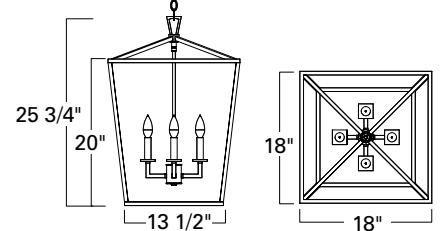

Cage Small
1080-PN-NG

Cage Medium
1081-MB-NG

Cage Large
1082-BR-NG

Cage Mini
1084-BR-NG

Also available in a Cage Linear Chandeliers.
See 1083 technical sheets

1080 - Small

1081 - Medium

1082 - Large

Product Name / Model / Dimensions			Finish Options	Glass	Lamping Options
Cage Small - 1080, Cage Medium - 1081, Cage Large - 1082, Cage Mini - 1084			Standard Matte Black / MB Polished Nickel / PN Powder Coat Bronze / BR	Standard None	LED 1082 - (6) 12 Watt Max per socket 1081 - (4) 12 Watt Max per socket 1080 - (4) 12 Watt Max per socket 1084 - (3) 12 Watt Max per socket LED replacement lamp only Standard Incandescent / IN 1082 - (6) 60 Watt Candelabra 1081 - (4) 60 Watt Candelabra 1080 - (4) 60 Watt Candelabra 1084 - (3) 60 Watt Candelabra
	Height	Width			
1080	18"	12"			
1081	25.75"	18"			
1082	33.625"	24"			
1084	14"	10.25"			
Canopy - 6.375" Round on ALL Cage Lanterns Provided with 6' chain and cord					