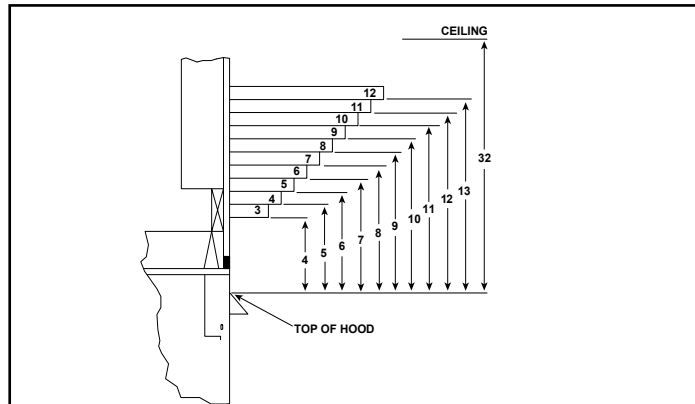

MANTEL PROJECTIONS