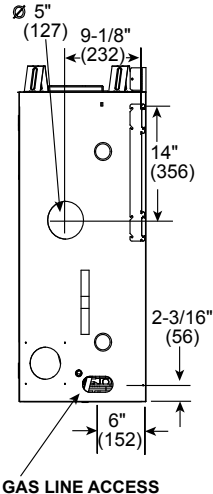

MAJESTIC

Please consult the manufacturer's installation manual for all details and requirements before making a final design layout decision.

QUARTZ 42
Direct Vent Gas Fireplace

MODEL	FRONT WIDTH		REAR WIDTH		HEIGHT		DEPTH		GLASS SIZE
	ACTUAL	FRAMING	ACTUAL	FRAMING	ACTUAL	FRAMING	ACTUAL	FRAMING	
QUARTZ42 28,500 BTU (NG) 26,000 BTU (LP)	48" [1219mm]	49" [1245mm]	37-3/4" [959mm]	49" [1245mm]	39-9/16" [1005mm]	40-1/4" [1022mm]	16-5/16" [415mm]	16-1/4" [413mm]	39-1/16" X 23-9/16" [992mm] X [599mm]

TOP VIEW

FRONT VIEW

HEAT-ZONE® ACCESS

LEFT SIDE

RIGHT SIDE

APPLIANCE LOCATION

FRAMING DIMENSIONS

WALL PENETRATION