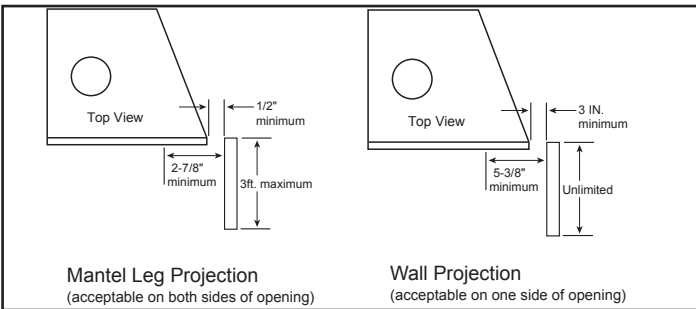

MAJESTIC

Please consult the manufacturer's installation manual for all details and requirements before making a final design layout decision.

QUARTZ 36
Direct Vent Gas Fireplace

MODEL	HEIGHT		FRONT WIDTH		BACK WIDTH		DEPTH		GLASS SIZE
	ACTUAL	FRAMING	ACTUAL	FRAMING	ACTUAL	FRAMING	ACTUAL	FRAMING	
QUARTZ36 24,000 BTU (NG) 20,500 BTU (LP)	37-7/8" [962]	38-1/4" [972]	41" [1041]	42" [1067]	30-3/4" [781]	42" [1067]	16-5/16" [415]	16-1/4" [413]	32-1/16" x 21-1/12" [814 X 546]

APPLIANCE LOCATION

FRAMING DIMENSIONS

WALL PENETRATION

CLEARANCES TO COMBUSTIBLES

MANTLE LEG/WALL PROJECTIONS

MANTLE PROJECTIONS

PRODUCT LISTING CODES

US	ANSI Z21.88-2014
CAN	CSA 2.33-2014