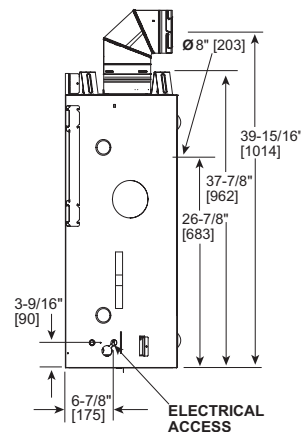

MAJESTIC

Please consult the manufacturer's installation manual for all details and requirements before making a final design layout decision.

QUARTZ 36
Direct Vent Gas Fireplace

MODEL	HEIGHT		FRONT WIDTH		BACK WIDTH		DEPTH		GLASS SIZE
	ACTUAL	FRAMING	ACTUAL	FRAMING	ACTUAL	FRAMING	ACTUAL	FRAMING	
QUARTZ36 24,000 BTU (NG) 20,500 BTU (LP)	37-7/8" [962]	38-1/4" [972]	41" [1041]	42" [1067]	30-3/4" [781]	42" [1067]	16-5/16" [415]	16-1/4" [413]	32-1/16" x 21-1/12" [814 X 546]

APPLIANCE LOCATION

FRAMING DIMENSIONS

WALL PENETRATION

CLEARANCES TO COMBUSTIBLES

MANTLE LEG/WALL PROJECTIONS

MANTLE PROJECTIONS

PRODUCT LISTING CODES

US	ANSI Z21.88-2014
CAN	CSA 2.33-2014