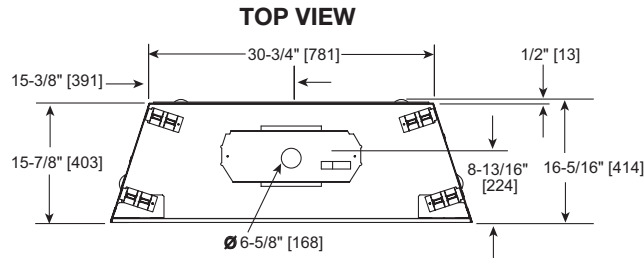

MAJESTIC

Please consult the manufacturer's installation manual for all details and requirements before making a final design layout decision.

QUARTZ 36
Direct Vent Gas Fireplace

MODEL	HEIGHT		FRONT WIDTH		BACK WIDTH		DEPTH		GLASS SIZE
	ACTUAL	FRAMING	ACTUAL	FRAMING	ACTUAL	FRAMING	ACTUAL	FRAMING	
QUARTZ36 24,000 BTU (NG) 20,500 BTU (LP)	37-7/8" [962]	38-1/4" [972]	41" [1041]	42" [1067]	30-3/4" [781]	42" [1067]	16-5/16" [415]	16-1/4" [413]	32-1/16" x 21-1/12" [814 X 546]

APPLIANCE LOCATION

FRAMING DIMENSIONS

WALL PENETRATION

CLEARANCES TO COMBUSTIBLES

MANTLE LEG/WALL PROJECTIONS

MANTLE PROJECTIONS

PRODUCT LISTING CODES

US	ANSI Z21.88-2014
CAN	CSA 2.33-2014