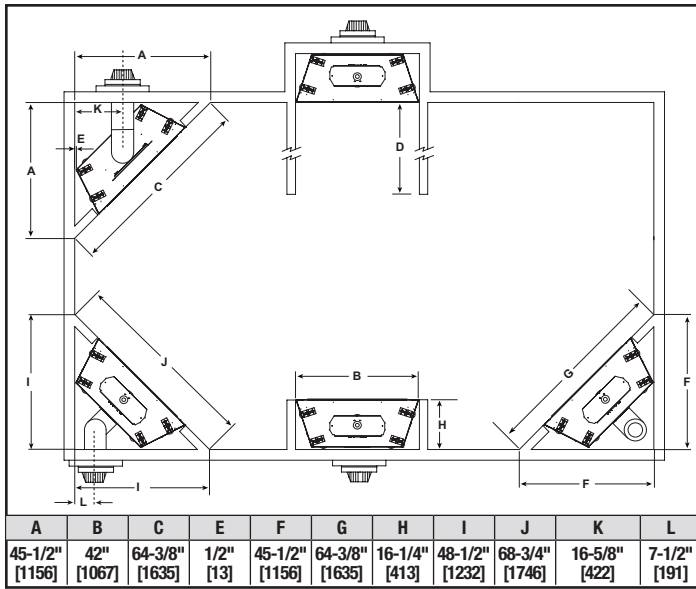

MAJESTIC

Please consult the manufacturer's installation manual for all details and requirements before making a final design layout decision.

QUARTZ 36
Direct Vent Gas Fireplace

MODEL	HEIGHT		FRONT WIDTH		BACK WIDTH		DEPTH		GLASS SIZE
	ACTUAL	FRAMING	ACTUAL	FRAMING	ACTUAL	FRAMING	ACTUAL	FRAMING	
QUARTZ36 24,000 BTU (NG) 20,500 BTU (LP)	37-7/8" [962]	38-1/4" [972]	41" [1041]	42" [1067]	30-3/4" [781]	42" [1067]	16-5/16" [415]	16-1/4" [413]	32-1/16" x 21-1/12" [814 X 546]

APPLIANCE LOCATION

FRAMING DIMENSIONS

WALL PENETRATION

CLEARANCES TO COMBUSTIBLES

MANTLE LEG/WALL PROJECTIONS

MANTLE PROJECTIONS

PRODUCT LISTING CODES

US	ANSI Z21.88-2014
CAN	CSA 2.33-2014