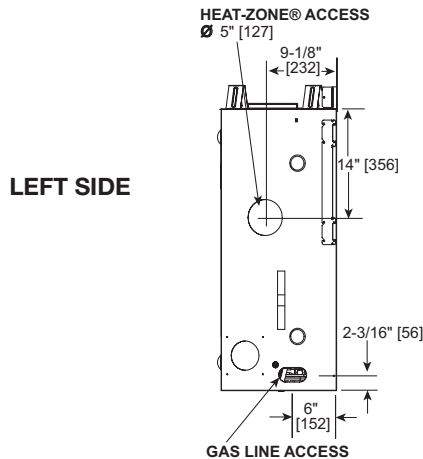

MAJESTIC

Please consult the manufacturer's installation manual for all details and requirements before making a final design layout decision.

QUARTZ 36
Direct Vent Gas Fireplace

MODEL	HEIGHT		FRONT WIDTH		BACK WIDTH		DEPTH		GLASS SIZE
	ACTUAL	FRAMING	ACTUAL	FRAMING	ACTUAL	FRAMING	ACTUAL	FRAMING	
QUARTZ36 24,000 BTU (NG) 20,500 BTU (LP)	37-7/8" [962]	38-1/4" [972]	41" [1041]	42" [1067]	30-3/4" [781]	42" [1067]	16-5/16" [415]	16-1/4" [413]	32-1/16" x 21-1/12" [814 X 546]

APPLIANCE LOCATION

FRAMING DIMENSIONS

WALL PENETRATION

CLEARANCES TO COMBUSTIBLES

MANTLE LEG/WALL PROJECTIONS

MANTLE PROJECTIONS

PRODUCT LISTING CODES

US	ANSI Z21.88-2014
CAN	CSA 2.33-2014