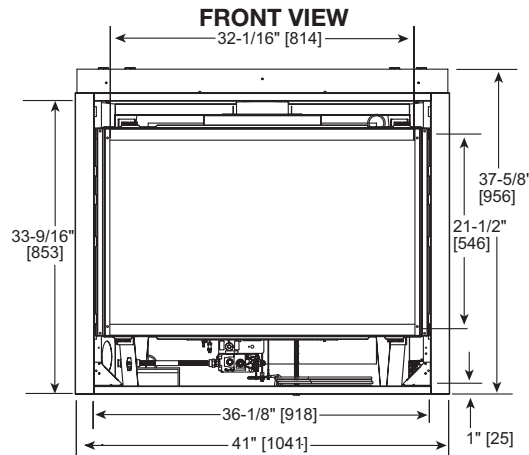

MAJESTIC

Please consult the manufacturer's installation manual for all details and requirements before making a final design layout decision.

QUARTZ 36
Direct Vent Gas Fireplace

MODEL	HEIGHT		FRONT WIDTH		BACK WIDTH		DEPTH		GLASS SIZE
	ACTUAL	FRAMING	ACTUAL	FRAMING	ACTUAL	FRAMING	ACTUAL	FRAMING	
QUARTZ36 24,000 BTU (NG) 20,500 BTU (LP)	37-7/8" [962]	38-1/4" [972]	41" [1041]	42" [1067]	30-3/4" [781]	42" [1067]	16-5/16" [415]	16-1/4" [413]	32-1/16" x 21-1/12" [814 X 546]

APPLIANCE LOCATION

FRAMING DIMENSIONS

WALL PENETRATION

CLEARANCES TO COMBUSTIBLES

MANTLE LEG/WALL PROJECTIONS

MANTLE PROJECTIONS

PRODUCT LISTING CODES

US	ANSI Z21.88-2014
CAN	CSA 2.33-2014