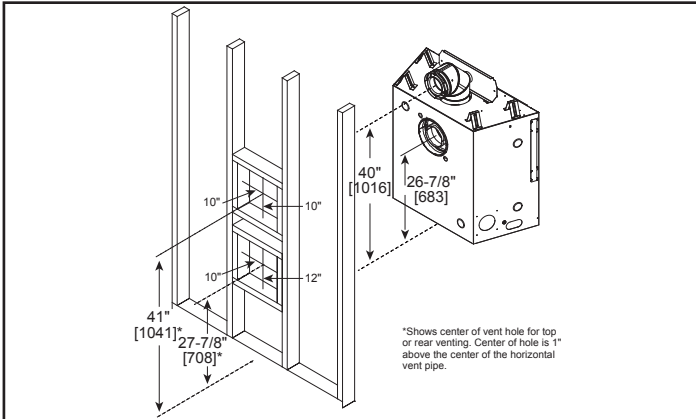

MAJESTIC

Please consult the manufacturer's installation manual for all details and requirements before making a final design layout decision.

QUARTZ 36
Direct Vent Gas Fireplace

MODEL	HEIGHT		FRONT WIDTH		BACK WIDTH		DEPTH		GLASS SIZE
	ACTUAL	FRAMING	ACTUAL	FRAMING	ACTUAL	FRAMING	ACTUAL	FRAMING	
QUARTZ36 24,000 BTU (NG) 20,500 BTU (LP)	37-7/8" [962]	38-1/4" [972]	41" [1041]	42" [1067]	30-3/4" [781]	42" [1067]	16-5/16" [415]	16-1/4" [413]	32-1/16" x 21-1/12" [814 X 546]

APPLIANCE LOCATION

FRAMING DIMENSIONS

WALL PENETRATION

CLEARANCES TO COMBUSTIBLES

MANTLE LEG/WALL PROJECTIONS

MANTLE PROJECTIONS

PRODUCT LISTING CODES

US	ANSI Z21.88-2014
CAN	CSA 2.33-2014