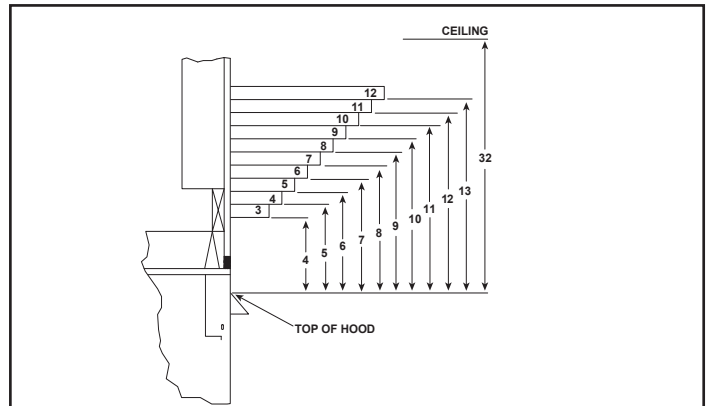

MAJESTIC

Please consult the manufacturer's installation manual for all details and requirements before making a final design layout decision.

QUARTZ 36
Direct Vent Gas Fireplace

MODEL	HEIGHT		FRONT WIDTH		BACK WIDTH		DEPTH		GLASS SIZE
	ACTUAL	FRAMING	ACTUAL	FRAMING	ACTUAL	FRAMING	ACTUAL	FRAMING	
QUARTZ36 24,000 BTU (NG) 20,500 BTU (LP)	37-7/8" [962]	38-1/4" [972]	41" [1041]	42" [1067]	30-3/4" [781]	42" [1067]	16-5/16" [415]	16-1/4" [413]	32-1/16" x 21-1/12" [814 X 546]

APPLIANCE LOCATION

FRAMING DIMENSIONS

WALL PENETRATION

CLEARANCES TO COMBUSTIBLES

MANTLE LEG/WALL PROJECTIONS

MANTLE PROJECTIONS

PRODUCT LISTING CODES

US	ANSI Z21.88-2014
CAN	CSA 2.33-2014