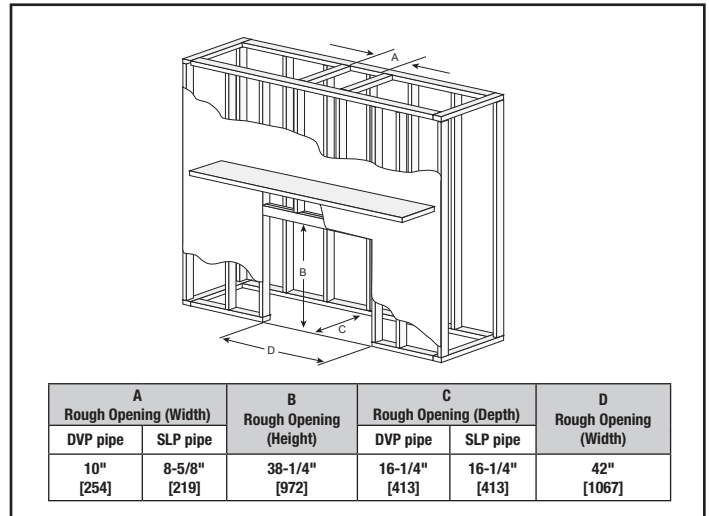

MAJESTIC

Please consult the manufacturer's installation manual for all details and requirements before making a final design layout decision.

QUARTZ 36
Direct Vent Gas Fireplace

MODEL	HEIGHT		FRONT WIDTH		BACK WIDTH		DEPTH		GLASS SIZE
	ACTUAL	FRAMING	ACTUAL	FRAMING	ACTUAL	FRAMING	ACTUAL	FRAMING	
QUARTZ36 24,000 BTU (NG) 20,500 BTU (LP)	37-7/8" [962]	38-1/4" [972]	41" [1041]	42" [1067]	30-3/4" [781]	42" [1067]	16-5/16" [415]	16-1/4" [413]	32-1/16" x 21-1/12" [814 X 546]

APPLIANCE LOCATION

FRAMING DIMENSIONS

WALL PENETRATION

CLEARANCES TO COMBUSTIBLES

MANTLE LEG/WALL PROJECTIONS

MANTLE PROJECTIONS

PRODUCT LISTING CODES

US	ANSI Z21.88-2014
CAN	CSA 2.33-2014