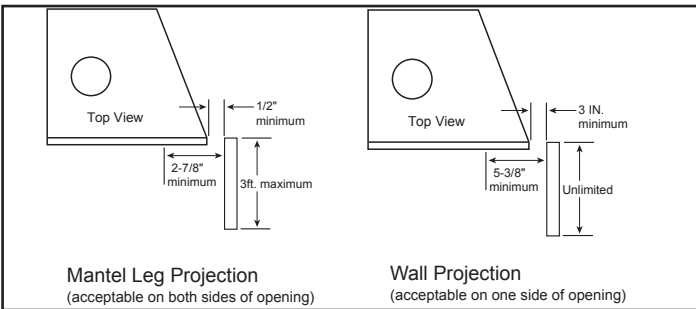

MANTEL LEG/WALL PROJECTIONS