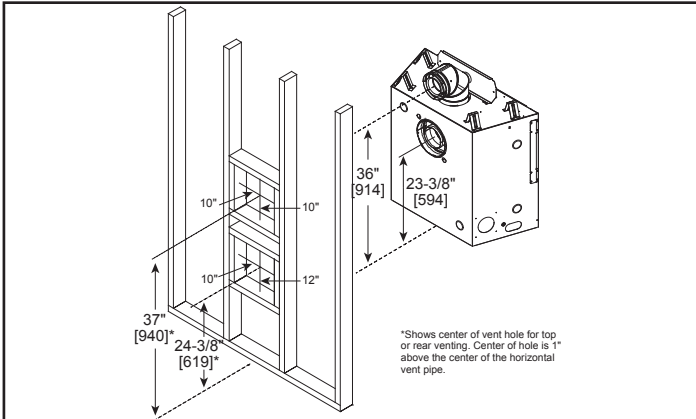

MAJESTIC

Please consult the manufacturer's installation manual for all details and requirements before making a final design layout decision.

QUARTZ 32
Direct Vent Gas Fireplace

MODEL	HEIGHT		FRONT WIDTH		BACK WIDTH		DEPTH		GLASS SIZE
	ACTUAL	FRAMING	ACTUAL	FRAMING	ACTUAL	FRAMING	ACTUAL	FRAMING	
QUARTZ32 21,000 BTU (NG) 18,500 BTU (LP)	34-3/8" [873]	34-3/4" [882]	36" [913]	37" [940]	25-3/4" [653]	37" [940]	16-5/16" [415]	16-1/4" [413]	27-3/16" x 18-1/16" [691 X 459]

TOP VIEW

FRONT VIEW

LEFT SIDE

RIGHT SIDE

APPLIANCE LOCATION

FRAMING DIMENSIONS

WALL PENETRATION

CLEARANCES TO COMBUSTIBLES

MANTEL LEG/WALL PROJECTIONS

MANTEL PROJECTIONS

PRODUCT LISTING CODES

US	ANSI Z21.88-2014
CAN	CSA 2.33-2014

Product information provided is not complete and is subject to change without notice. Product installation must adhere strictly to instructions accompanying product to avoid risk of fire and potential injury.