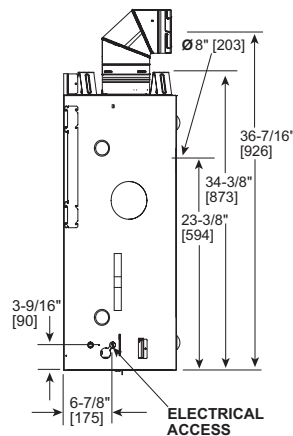

MAJESTIC

Please consult the manufacturer's installation manual for all details and requirements before making a final design layout decision.

QUARTZ 32
Direct Vent Gas Fireplace

MODEL	HEIGHT		FRONT WIDTH		BACK WIDTH		DEPTH		GLASS SIZE
	ACTUAL	FRAMING	ACTUAL	FRAMING	ACTUAL	FRAMING	ACTUAL	FRAMING	
QUARTZ32 21,000 BTU (NG) 18,500 BTU (LP)	34-3/8" [873]	34-3/4" [882]	36" [913]	37" [940]	25-3/4" [653]	37" [940]	16-5/16" [415]	16-1/4" [413]	27-3/16" x 18-1/16" [691 X 459]

TOP VIEW

FRONT VIEW

LEFT SIDE

RIGHT SIDE

APPLIANCE LOCATION

FRAMING DIMENSIONS

WALL PENETRATION

CLEARANCES TO COMBUSTIBLES

MANTEL LEG/WALL PROJECTIONS

MANTEL PROJECTIONS

PRODUCT LISTING CODES

US	ANSI Z21.88-2014
CAN	CSA 2.33-2014

Product information provided is not complete and is subject to change without notice. Product installation must adhere strictly to instructions accompanying product to avoid risk of fire and potential injury.