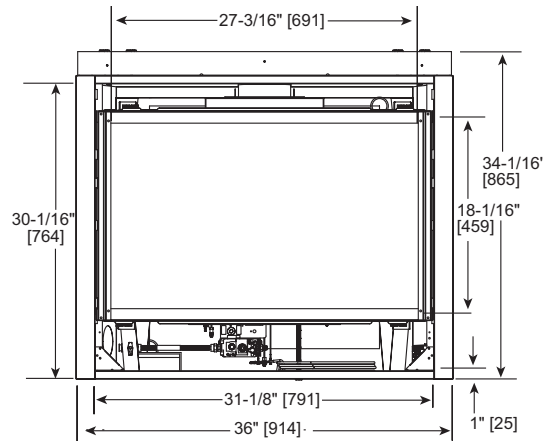

MAJESTIC

Please consult the manufacturer's installation manual for all details and requirements before making a final design layout decision.

QUARTZ 32
Direct Vent Gas Fireplace

MODEL	HEIGHT		FRONT WIDTH		BACK WIDTH		DEPTH		GLASS SIZE
	ACTUAL	FRAMING	ACTUAL	FRAMING	ACTUAL	FRAMING	ACTUAL	FRAMING	
QUARTZ32 21,000 BTU (NG) 18,500 BTU (LP)	34-3/8" [873]	34-3/4" [882]	36" [913]	37" [940]	25-3/4" [653]	37" [940]	16-5/16" [415]	16-1/4" [413]	27-3/16" x 18-1/16" [691 X 459]

TOP VIEW

FRONT VIEW

LEFT SIDE

RIGHT SIDE

APPLIANCE LOCATION

FRAMING DIMENSIONS

WALL PENETRATION

CLEARANCES TO COMBUSTIBLES

MANTEL LEG/WALL PROJECTIONS

MANTEL PROJECTIONS

PRODUCT LISTING CODES

US	ANSI Z21.88-2014
CAN	CSA 2.33-2014

Product information provided is not complete and is subject to change without notice. Product installation must adhere strictly to instructions accompanying product to avoid risk of fire and potential injury.