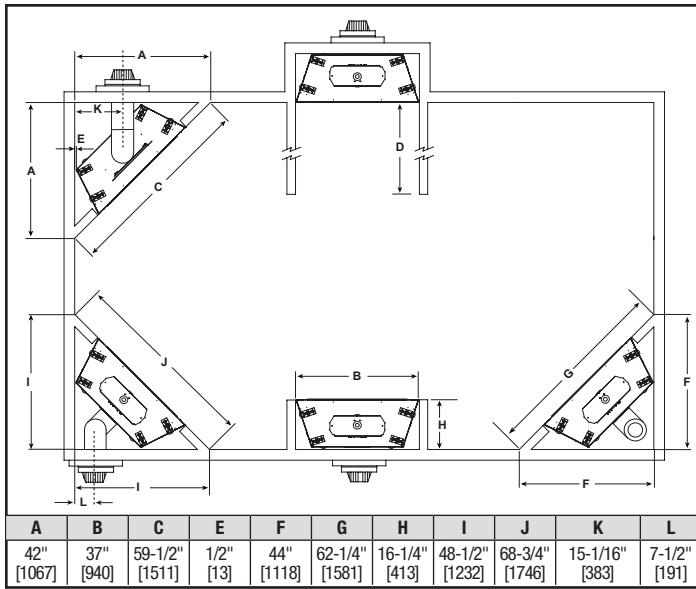

MAJESTIC

Please consult the manufacturer's installation manual for all details and requirements before making a final design layout decision.

QUARTZ 32
Direct Vent Gas Fireplace

MODEL	HEIGHT		FRONT WIDTH		BACK WIDTH		DEPTH		GLASS SIZE
	ACTUAL	FRAMING	ACTUAL	FRAMING	ACTUAL	FRAMING	ACTUAL	FRAMING	
QUARTZ32 21,000 BTU (NG) 18,500 BTU (LP)	34-3/8" [873]	34-3/4" [882]	36" [913]	37" [940]	25-3/4" [653]	37" [940]	16-5/16" [415]	16-1/4" [413]	27-3/16" x 18-1/16" [691 X 459]

TOP VIEW

FRONT VIEW

LEFT SIDE

RIGHT SIDE

APPLIANCE LOCATION

FRAMING DIMENSIONS

WALL PENETRATION

CLEARANCES TO COMBUSTIBLES

MANTEL LEG/WALL PROJECTIONS

MANTEL PROJECTIONS

PRODUCT LISTING CODES

US	ANSI Z21.88-2014
CAN	CSA 2.33-2014

Product information provided is not complete and is subject to change without notice. Product installation must adhere strictly to instructions accompanying product to avoid risk of fire and potential injury.