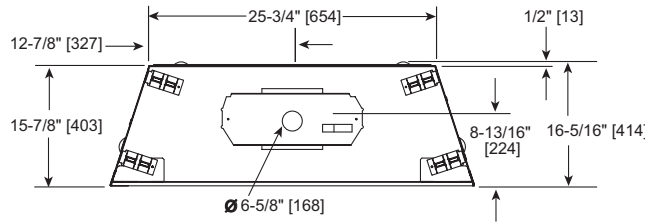

MAJESTIC

Please consult the manufacturer's installation manual for all details and requirements before making a final design layout decision.

QUARTZ 32
Direct Vent Gas Fireplace

MODEL	HEIGHT		FRONT WIDTH		BACK WIDTH		DEPTH		GLASS SIZE
	ACTUAL	FRAMING	ACTUAL	FRAMING	ACTUAL	FRAMING	ACTUAL	FRAMING	
QUARTZ32 21,000 BTU (NG) 18,500 BTU (LP)	34-3/8" [873]	34-3/4" [882]	36" [913]	37" [940]	25-3/4" [653]	37" [940]	16-5/16" [415]	16-1/4" [413]	27-3/16" x 18-1/16" [691 X 459]

TOP VIEW

FRONT VIEW

LEFT SIDE

RIGHT SIDE

APPLIANCE LOCATION

FRAMING DIMENSIONS

WALL PENETRATION

CLEARANCES TO COMBUSTIBLES