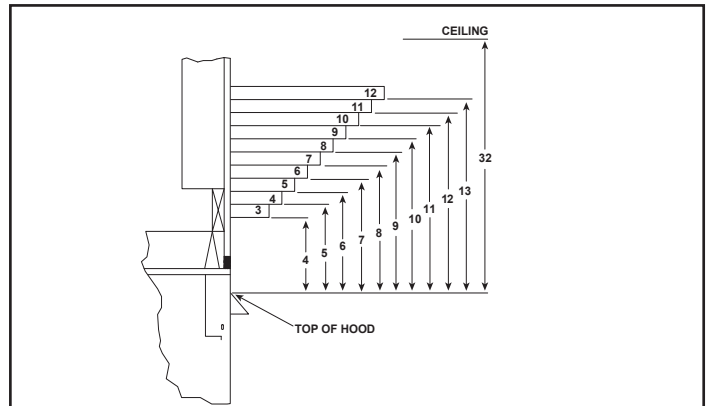

MANTEL PROJECTIONS

PRODUCT LISTING CODES

US	ANSI Z21.88-2014
CAN	CSA 2.33-2014

Product information provided is not complete and is subject to change without notice. Product installation must adhere strictly to instructions accompanying product to avoid risk of fire and potential injury.