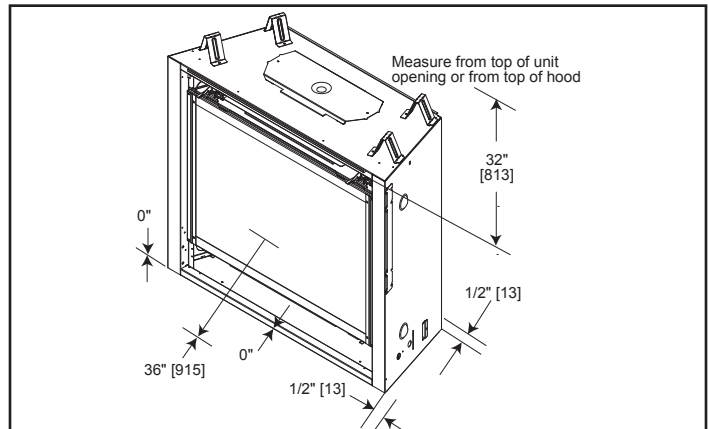

TOP VIEW

FRONT VIEW

LEFT SIDE

RIGHT SIDE

APPLIANCE LOCATION

FRAMING DIMENSIONS

WALL PENETRATION

CLEARANCES TO COMBUSTIBLES

MANTEL LEG/WALL PROJECTIONS

MANTEL PROJECTIONS

PRODUCT LISTING CODES

US	ANSI Z21.88-2014
CAN	CSA 2.33-2014

Product information provided is not complete and is subject to change without notice. Product installation must adhere strictly to instructions accompanying product to avoid risk of fire and potential injury.