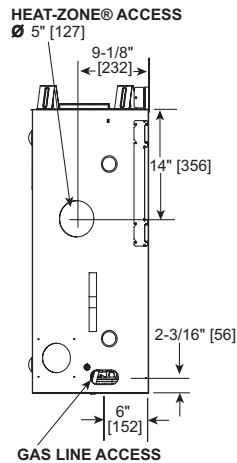

MAJESTIC

Please consult the manufacturer's installation manual for all details and requirements before making a final design layout decision.

QUARTZ 32
Direct Vent Gas Fireplace

MODEL	HEIGHT		FRONT WIDTH		BACK WIDTH		DEPTH		GLASS SIZE
	ACTUAL	FRAMING	ACTUAL	FRAMING	ACTUAL	FRAMING	ACTUAL	FRAMING	
QUARTZ32 21,000 BTU (NG) 18,500 BTU (LP)	34-3/8" [873]	34-3/4" [882]	36" [913]	37" [940]	25-3/4" [653]	37" [940]	16-5/16" [415]	16-1/4" [413]	27-3/16" x 18-1/16" [691 X 459]

TOP VIEW

FRONT VIEW

LEFT SIDE

RIGHT SIDE

APPLIANCE LOCATION

FRAMING DIMENSIONS

WALL PENETRATION

CLEARANCES TO COMBUSTIBLES