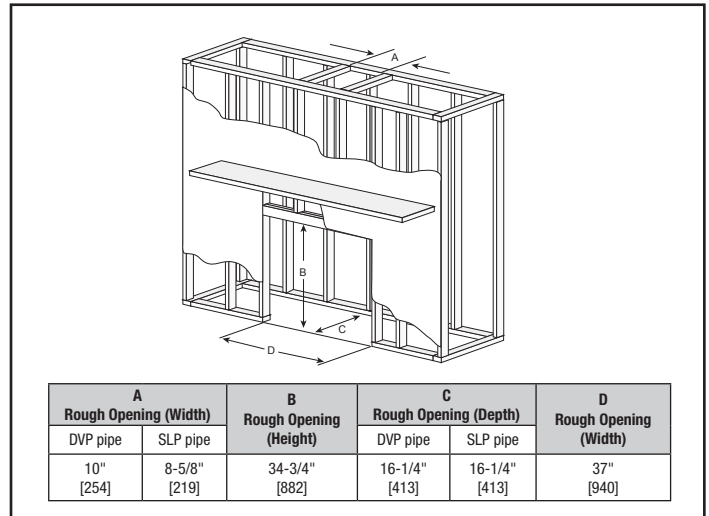

MAJESTIC

Please consult the manufacturer's installation manual for all details and requirements before making a final design layout decision.

QUARTZ 32
Direct Vent Gas Fireplace

MODEL	HEIGHT		FRONT WIDTH		BACK WIDTH		DEPTH		GLASS SIZE
	ACTUAL	FRAMING	ACTUAL	FRAMING	ACTUAL	FRAMING	ACTUAL	FRAMING	
QUARTZ32 21,000 BTU (NG) 18,500 BTU (LP)	34-3/8" [873]	34-3/4" [882]	36" [913]	37" [940]	25-3/4" [653]	37" [940]	16-5/16" [415]	16-1/4" [413]	27-3/16" x 18-1/16" [691 X 459]

TOP VIEW

FRONT VIEW

LEFT SIDE

RIGHT SIDE

APPLIANCE LOCATION

FRAMING DIMENSIONS

WALL PENETRATION

CLEARANCES TO COMBUSTIBLES

MANTEL LEG/WALL PROJECTIONS

MANTEL PROJECTIONS

PRODUCT LISTING CODES

US	ANSI Z21.88-2014
CAN	CSA 2.33-2014

Product information provided is not complete and is subject to change without notice. Product installation must adhere strictly to instructions accompanying product to avoid risk of fire and potential injury.