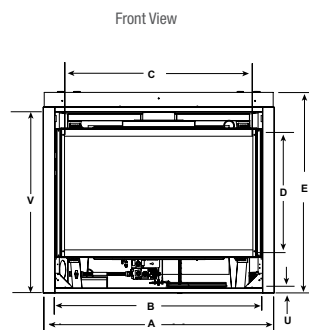

# SPECIFICATIONS

MODEL	FRONT WIDTH		REAR WIDTH		HEIGHT		DEPTH		GLASS SIZE	BTU/HR INPUT
	ACTUAL	FRAMING	ACTUAL	FRAMING	ACTUAL	FRAMING	ACTUAL	FRAMING		
QUARTZ32	36" [913mm]	37" [940mm]	25-3/4" [653]	37" [940mm]	34-3/8" [873mm]	34-3/4" [882mm]	16-5/16" [415mm]	16-1/4" [413mm]	27-3/16" x 18-1/16" [691mm x 459mm]	15,000 – 21,000 (NG)
QUARTZ36	41" [1041mm]	42" [1067mm]	30-3/4" [781mm]	42" [1067mm]	37-7/8" [962mm]	38-1/4" [972mm]	16-5/16" [415mm]	16-1/4" [413mm]	32-1/16" x 21-1/2" [814mm x 546mm]	17,000 – 24,000 (NG)
QUARTZ42	48" [1219mm]	49" [1245mm]	37-3/4" [959mm]	49" [1245mm]	39-9/16" [1005mm]	40-1/4" [1022mm]	16-5/16" [415mm]	16-1/4" [413mm]	39-1/16" x 23-9/16" [992mm x 599mm]	20,000 – 28,500 (NG)
QUARTZ PLATINUM 36	41" [1041mm]	42" [1067mm]	30-3/4" [781mm]	42" [1067mm]	37-7/8" [962mm]	38-1/4" [972mm]	16-5/16" [415mm]	16-1/4" [413mm]	32-1/16" x 21-1/2" [814mm x 546mm]	17,000 – 30,500 (NG)