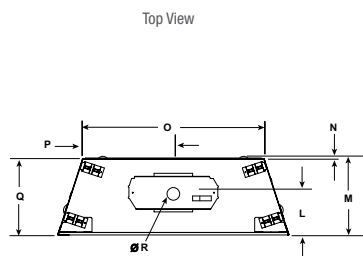

ACCESSORIES & OPTIONS NOT SHOWN

Mantel Systems

Visit majesticproducts.com for a variety of options and additional information on mantel systems, shelves and stone surrounds.

Power Vent

A fan-powered accessory with slim venting that can zigzag throughout your home, making it possible to install a gas fireplace virtually anywhere.

Heat Management Solutions

Fan – Move heat directly into the room for added comfort.

Heat-Zone® Kit – Draw heat from your fireplace to another room in your home.

SPECIFICATIONS

MODEL	FRONT WIDTH		REAR WIDTH		HEIGHT		DEPTH		GLASS SIZE	BTU/HR INPUT
	ACTUAL	FRAMING	ACTUAL	FRAMING	ACTUAL	FRAMING	ACTUAL	FRAMING		
QUARTZ32	36" [913mm]	37" [940mm]	25-3/4" [653]	37" [940mm]	34-3/8" [873mm]	34-3/4" [882mm]	16-5/16" [415mm]	16-1/4" [413mm]	27-3/16" x 18-1/16" [691mm x 459mm]	15,000 – 21,000 (NG)
QUARTZ36	41" [1041mm]	42" [1067mm]	30-3/4" [781mm]	42" [1067mm]	37-7/8" [962mm]	38-1/4" [972mm]	16-5/16" [415mm]	16-1/4" [413mm]	32-1/16" x 21-1/2" [814mm x 546mm]	17,000 – 24,000 (NG)
QUARTZ42	48" [1219mm]	49" [1245mm]	37-3/4" [959mm]	49" [1245mm]	39-9/16" [1005mm]	40-1/4" [1022mm]	16-5/16" [415mm]	16-1/4" [413mm]	39-1/16" x 23-9/16" [992mm x 599mm]	20,000 – 28,500 (NG)
QUARTZ PLATINUM 36	41" [1041mm]	42" [1067mm]	30-3/4" [781mm]	42" [1067mm]	37-7/8" [962mm]	38-1/4" [972mm]	16-5/16" [415mm]	16-1/4" [413mm]	32-1/16" x 21-1/2" [814mm x 546mm]	17,000 – 30,500 (NG)

MODEL	A	B	C	D	E	F	G	H	I	J	K	L	M	N	O	P	Q	R	S	T	U	V	W	X	Y
QUARTZ32	36" [914mm]	31-1/8" [791mm]	27-3/16" [691mm]	18-1/16" [459mm]	34-1/16" [865mm]	3-9/16" [90mm]	6-7/8" [175mm]	23-3/8" [594mm]	34-3/8" [873mm]	36-7/16" [926mm]	8" [203mm]	8-13/16" [224mm]	16-5/16" [414mm]	1/2" [13mm]	25-3/4" [654mm]	12-7/8" [327mm]	15-7/8" [403mm]	6-5/8" [168mm]	2-3/16" [56mm]	6" [152mm]	1" [25mm]	30-1/16" [764mm]	5" [127mm]	14" [356mm]	9-1/8" [232mm]
QUARTZ36	41" [1041mm]	36-1/8" [918mm]	32-1/16" [814mm]	21-1/2" [546mm]	37-5/8" [956mm]	3-9/16" [90mm]	6-7/8" [175mm]	26-7/8" [683mm]	37-7/8" [962mm]	39-15/16" [1014mm]	8" [203mm]	8-13/16" [224mm]	16-5/16" [414mm]	1/2" [13mm]	30-3/4" [781mm]	15-3/8" [391mm]	15-7/8" [403mm]	6-5/8" [168mm]	2-3/16" [56mm]	6" [152mm]	1" [25mm]	33-9/16" [853mm]	5" [127mm]	14" [356mm]	9-1/8" [232mm]
QUARTZ42	48" [1219mm]	43" [1092mm]	39-1/16" [992mm]	23-9/16" [599mm]	39-9/16" [1005mm]	3-9/16" [90mm]	6-7/8" [175mm]	28-7/8" [733mm]	39-7/8" [1013mm]	41-15/16" [1065mm]	8" [203mm]	8-13/16" [224mm]	16-5/16" [414mm]	1/2" [13mm]	37-3/4" [959mm]	18-7/8" [479mm]	15-7/8" [403mm]	6-5/8" [168mm]	2-3/16" [56mm]	6" [152mm]	1" [25mm]	39-9/16" [903mm]	5" [127mm]	14" [356mm]	9-1/8" [232mm]
QUARTZ PLATINUM 36	41" [1041mm]	36-1/8" [918mm]	32-1/16" [814mm]	21-1/2" [546mm]	37-5/8" [956mm]	3-9/16" [90mm]	6-7/8" [175mm]	26-7/8" [683mm]	37-7/8" [962mm]	39-15/16" [1014mm]	8" [203mm]	8-13/16" [224mm]	16-5/16" [414mm]	1/2" [13mm]	30-3/4" [781mm]	15-3/8" [391mm]	15-7/8" [403mm]	6-5/8" [168mm]	2-3/16" [56mm]	6" [152mm]	1" [25mm]	33-9/16" [853mm]	5" [127mm]	14" [356mm]	9-1/8" [232mm]

EnerGuide (CSA P.4.1-15) Efficiencies

EnerGuide is the official Government of Canada mark associated with the labeling and rating of the energy consumption or energy efficiency of specific products.

QUARTZ 32	QUARTZ 36	QUARTZ PLATINUM 36	QUARTZ 42
56.0% (NG) 54.1% (LP)	50.7% (NG) 51.1% (LP)	54.9% (NG) 58.3% (LP)	61.3% (NG) 60.5% (LP)

TECHNOLOGY

IntelliFire Touch® Ignition System

IntelliFire Touch is our most advanced intermittent-pilot ignition (IPI) system, making operating your appliance simple, smart and safe. Select from the IntelliFire app, touchscreen remote or wireless wall switch for the solution that fits your life.

Direct Vent Technology

Direct Vent fireplaces remove 100% of combustion exhaust and odors from your space. These sealed fireplaces provide optimal heat, conserve energy and ensure clean indoor air quality.

Your Majestic Dealer:

Limited Lifetime Warranty²

The strongest in the industry, Majestic provides a limited lifetime warranty on gas-burning products of the most important aspects: firebox and heat exchanger.

FPO
FSC

1: Contemporary Conversion Kit not available for Quartz Platinum. Available only for Quartz 32" and Quartz 36"