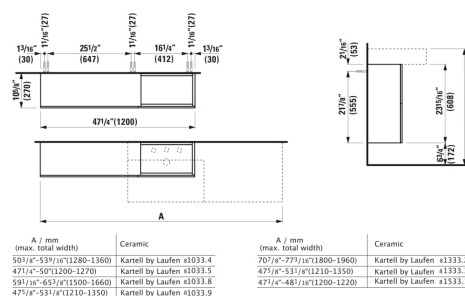

KARTELL LAUFEN

Sideboard ONLY with 1 door and 2 flaps, washbasin right, matching washbasins 810332, 810334, 810335, 810338, 810339), 813332, 815331

DIMENSIONS

Length 47 4/16 inch
 Width 10 10/16 inch
 Height 24 1/16 inch

COLOUR AND FINISH

645 Grey blue

OPTIONS

F033 - KARTELL BY LAUFEN

Adjustable legs

Furniture structure : Doors

Net weight (kg) : 29

Doors and drawers combination : 1 Door

Legs compatibles : 2 Legs

TECHNICAL DRAWINGS

COMPATIBLE WITH

Small washbasin with concealed outlet, w/o overflow, wall mounted

H815331...1111

Washbasin, wall mounted

H810332...1041

Washbasin, shelf left, with concealed outlet, w/o overflow, wall mounted