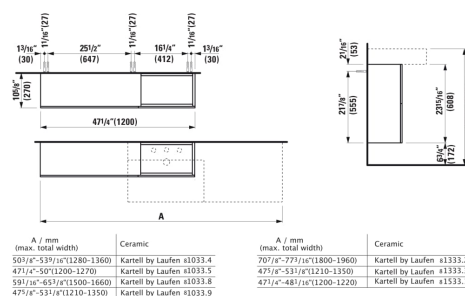

KARTELL LAUFEN

Sideboard ONLY with 1 door and 2 flaps, washbasin right, matching washbasins 810332, 810334, 810335, 810338, 810339), 813332, 815331

DIMENSIONS

Length 47 4/16 inch
Width 10 10/16 inch
Height 24 1/16 inch

COLOUR AND FINISH

644 Mustard yellow

OPTIONS

F033 - KARTELL BY LAUFEN

Adjustable legs

Furniture structure : Doors

Net weight (kg) : 29

Doors and drawers combination : 1 Door

Legs compatibles : 2 Legs

TECHNICAL DRAWINGS

COMPATIBLE WITH

Small washbasin with concealed outlet, w/o overflow, wall mounted

H815331...1111

Washbasin, wall mounted

H810332...1041

Washbasin, shelf left, with concealed outlet, w/o overflow, wall mounted