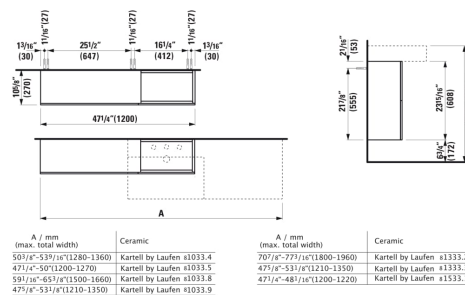

KARTELL LAUFEN

Sideboard ONLY with 1 door and 2 flaps, washbasin right, matching washbasins 810332, 810334, 810335, 810338, 810339), 813332, 815331

DIMENSIONS

Length 47 4/16 inch  
 Width 10 10/16 inch  
 Height 24 1/16 inch

Legs compatibles : 2 Legs

TECHNICAL DRAWINGS

COMPATIBLE WITH

Small washbasin with concealed outlet, w/o overflow, wall mounted

**H815331...1111**

Washbasin, wall mounted

**H810332...1041**

Washbasin, shelf left, with concealed outlet, w/o overflow, wall mounted