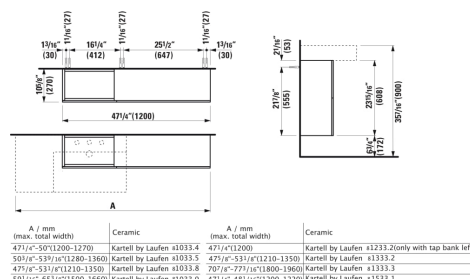

KARTELL LAUFEN

**Sideboard ONLY with 1 door and 2 flaps, washbasin left, matching washbasins 810334, 810335, 810338, 810339, 812332 (only tap bank left), 813332, 815331**

DIMENSIONS

**Length** 47 4/16 inch  
**Width** 10 10/16 inch  
**Height** 24 1/16 inch

COLOUR AND FINISH

645 Grey blue

OPTIONS

F033 - KARTELL BY LAUFEN

Adjustable legs

Furniture structure :Doors

Net weight (kg) 29

Doors and drawers combination : 1 Door

Legs compatibles : 2 Legs

TECHNICAL DRAWINGS

COMPATIBLE WITH

Small washbasin with concealed outlet, w/o overflow, wall mounted

**H815331...1111**

Washbasin, shelf left, with concealed outlet, w/o overflow, wall mounted