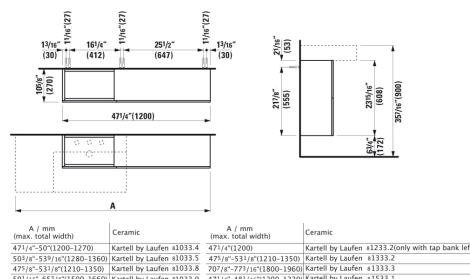

KARTELL LAUFEN

Sideboard ONLY with 1 door and 2 flaps, washbasin left, matching washbasins 810334, 810335, 810338, 810339, 812332 (only tap bank left), 813332, 815331

DIMENSIONS

Length 47 4/16 inch
Width 10 10/16 inch
Height 24 1/16 inch

COLOUR AND FINISH

 **644 Mustard yellow**

OPTIONS

F033 - KARTELL BY LAUFEN

Adjustable legs

Furniture structure :Doors

Net weight (kg) 29

Doors and drawers combination : 1 Door

Legs compatibles : 2 Legs

TECHNICAL DRAWINGS

COMPATIBLE WITH

Small washbasin with
concealed outlet, w/o
overflow, wall mounted

H815331...1111

Washbasin, shelf left, with
concealed outlet, w/o
overflow, wall mounted