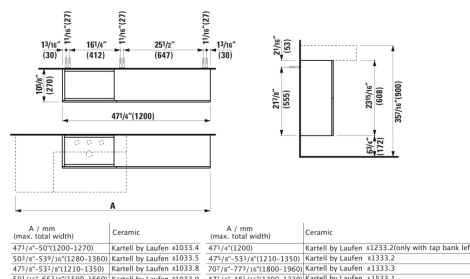

KARTELL LAUFEN

Sideboard ONLY with 1 door and 2 flaps, washbasin left, matching washbasins 810334, 810335, 810338, 810339, 812332 (only tap bank left), 813332, 815331

DIMENSIONS

Length 47 4/16 inch
Width 10 10/16 inch
Height 24 1/16 inch

COLOUR AND FINISH

641 Pebble grey

OPTIONS

F033 - KARTELL BY LAUFEN

Adjustable legs

Furniture structure :Doors

Net weight (kg) 29

Doors and drawers combination : 1 Door

Legs compatibles : 2 Legs

TECHNICAL DRAWINGS

COMPATIBLE WITH

Small washbasin with
concealed outlet, w/o
overflow, wall mounted

H815331...1111

Washbasin, shelf left, with
concealed outlet, w/o
overflow, wall mounted