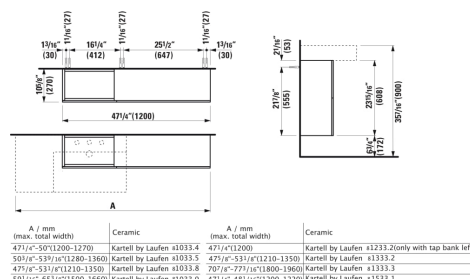

KARTELL LAUFEN

Sideboard ONLY with 1 door and 2 flaps, washbasin left, matching washbasins 810334, 810335, 810338, 810339, 812332 (only tap bank left), 813332, 815331

DIMENSIONS

Length 47 4/16 inch
Width 10 10/16 inch
Height 24 1/16 inch

COLOUR AND FINISH

640 White Matte

OPTIONS

F033 - KARTELL BY LAUFEN

Adjustable legs

Furniture structure :Doors

Net weight (kg) 29

Doors and drawers combination : 1 Door

Legs compatibles : 2 Legs

TECHNICAL DRAWINGS

COMPATIBLE WITH

Small washbasin with
concealed outlet, w/o
overflow, wall mounted

H815331...1111

Washbasin, shelf left, with
concealed outlet, w/o
overflow, wall mounted