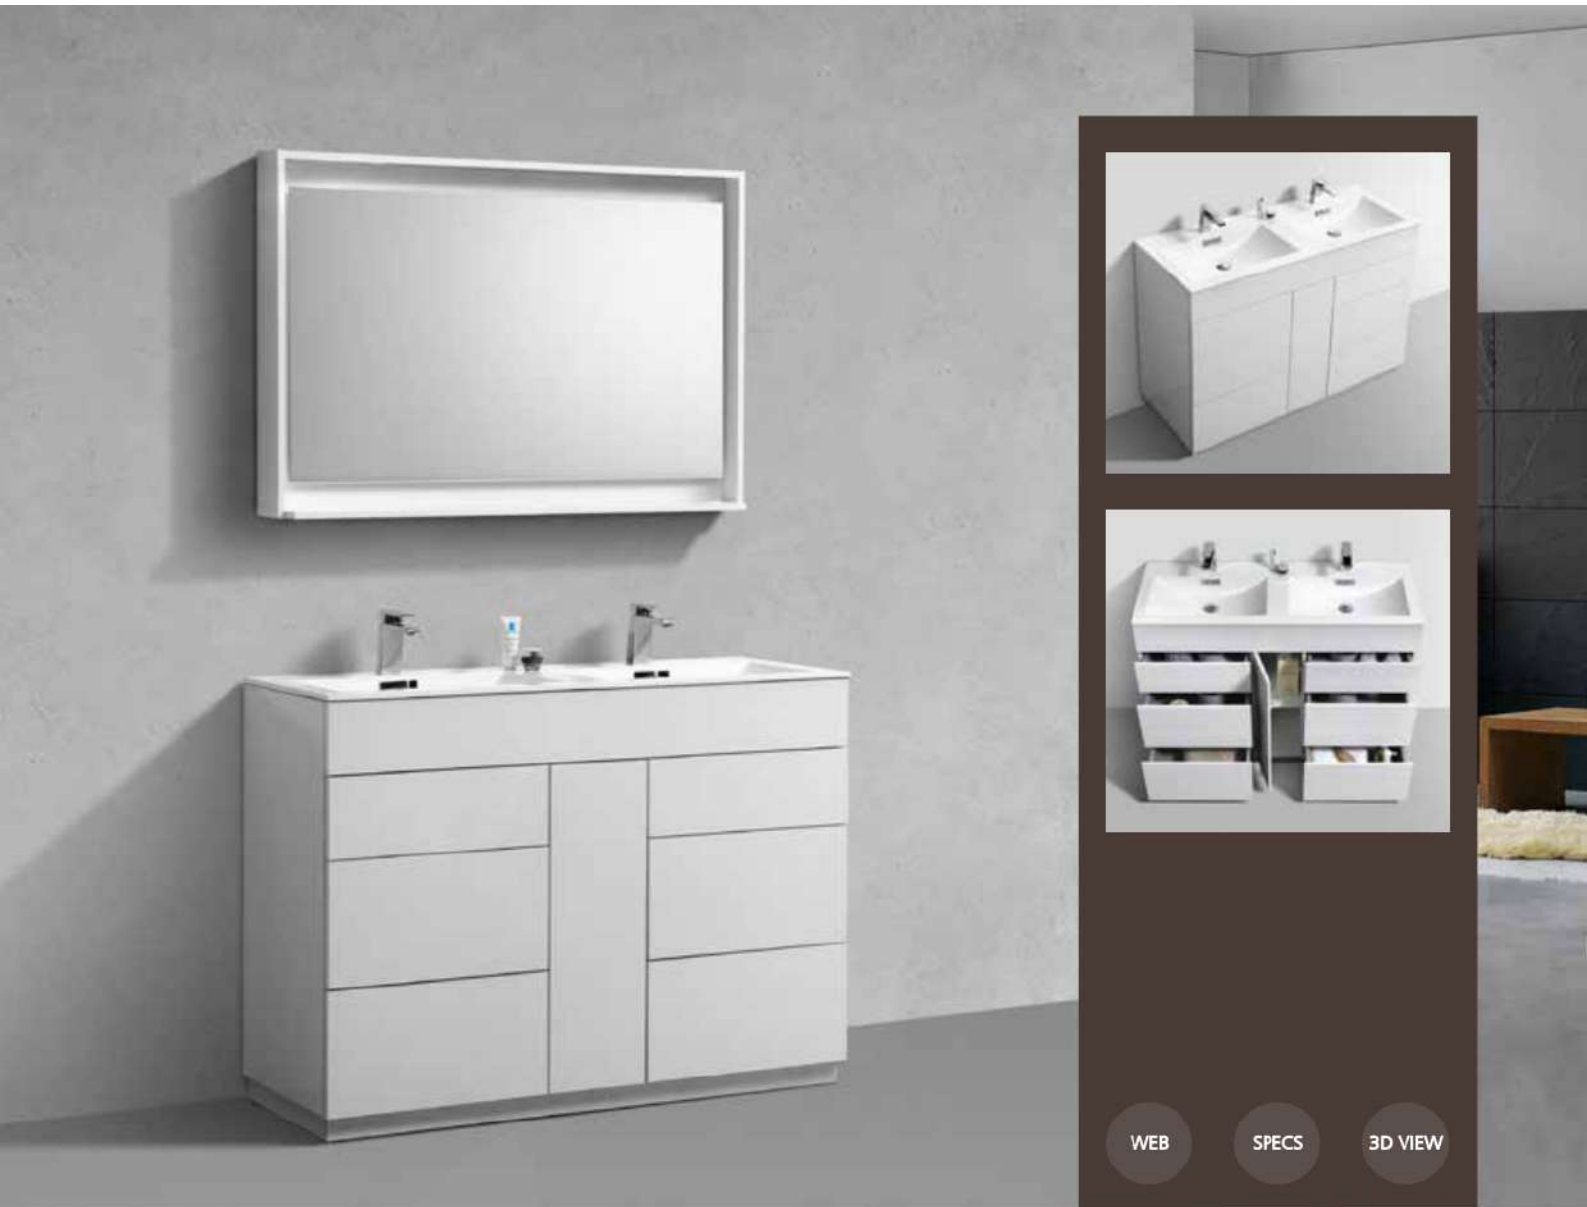

Milano 48" - KFM48S

freestanding bathroom vanity

Minimalists are drawn to Milano, a no-fuss Vanity with panache that goes beyond its simple presence. Though its silhouette is spare, the high-gloss finish and aluminum kickboard provide just enough wow factor. The integrated Push-Open sliders ensure all drawers and door glide open and shut with little effort every time. The Milano Vanity features one door and six fully functional drawers and a crisp white acrylic composite countertop with integrated sink.

AVAILABLE COLORS

High Gloss White
SKU: KFM48S-GW

Nature Wood
SKU: KFM48S-NW

DIMENSIONS

- INCHES: 47.5 W x 18.5 D x 35.12 H
- CENTIMETRES: 1206 W x 470 D x 892 H

FEATURES

- MDF Wood or Wood Veneer Construction Console
- Integrated European PUSH-OPEN hardware
- Reinforced Acrylic Composite Countertop with Integrated Sink
- Aluminum Kick Plate
- Installation Hardware Included
- Six Functioning Drawers and One Door
- Cabinet comes Fully Assembled
- Rich Durable Lacquer Paint Finish (Gloss White) or Wood Veneer (Other Colors)
- Push-Open Hardware
- Countertop Pre-Drilled for a Single Hole Faucet
- Sink has Overflow
- Style: Modern
- 1 Year Manufacturer Warranty

Milano 48" Double Sink- KFM48D

freestanding bathroom vanity

Minimalists are drawn to Milano, a no-fuss Vanity with panache that goes beyond its simple presence. Though its silhouette is spare, the high-gloss finish and aluminum kickboard provide just enough wow factor. The integrated Push-Open sliders ensure all drawers and door glide open and shut with little effort every time. The Milano Vanity features one door and six fully functional drawers and a crisp white acrylic composite countertop with integrated sink.