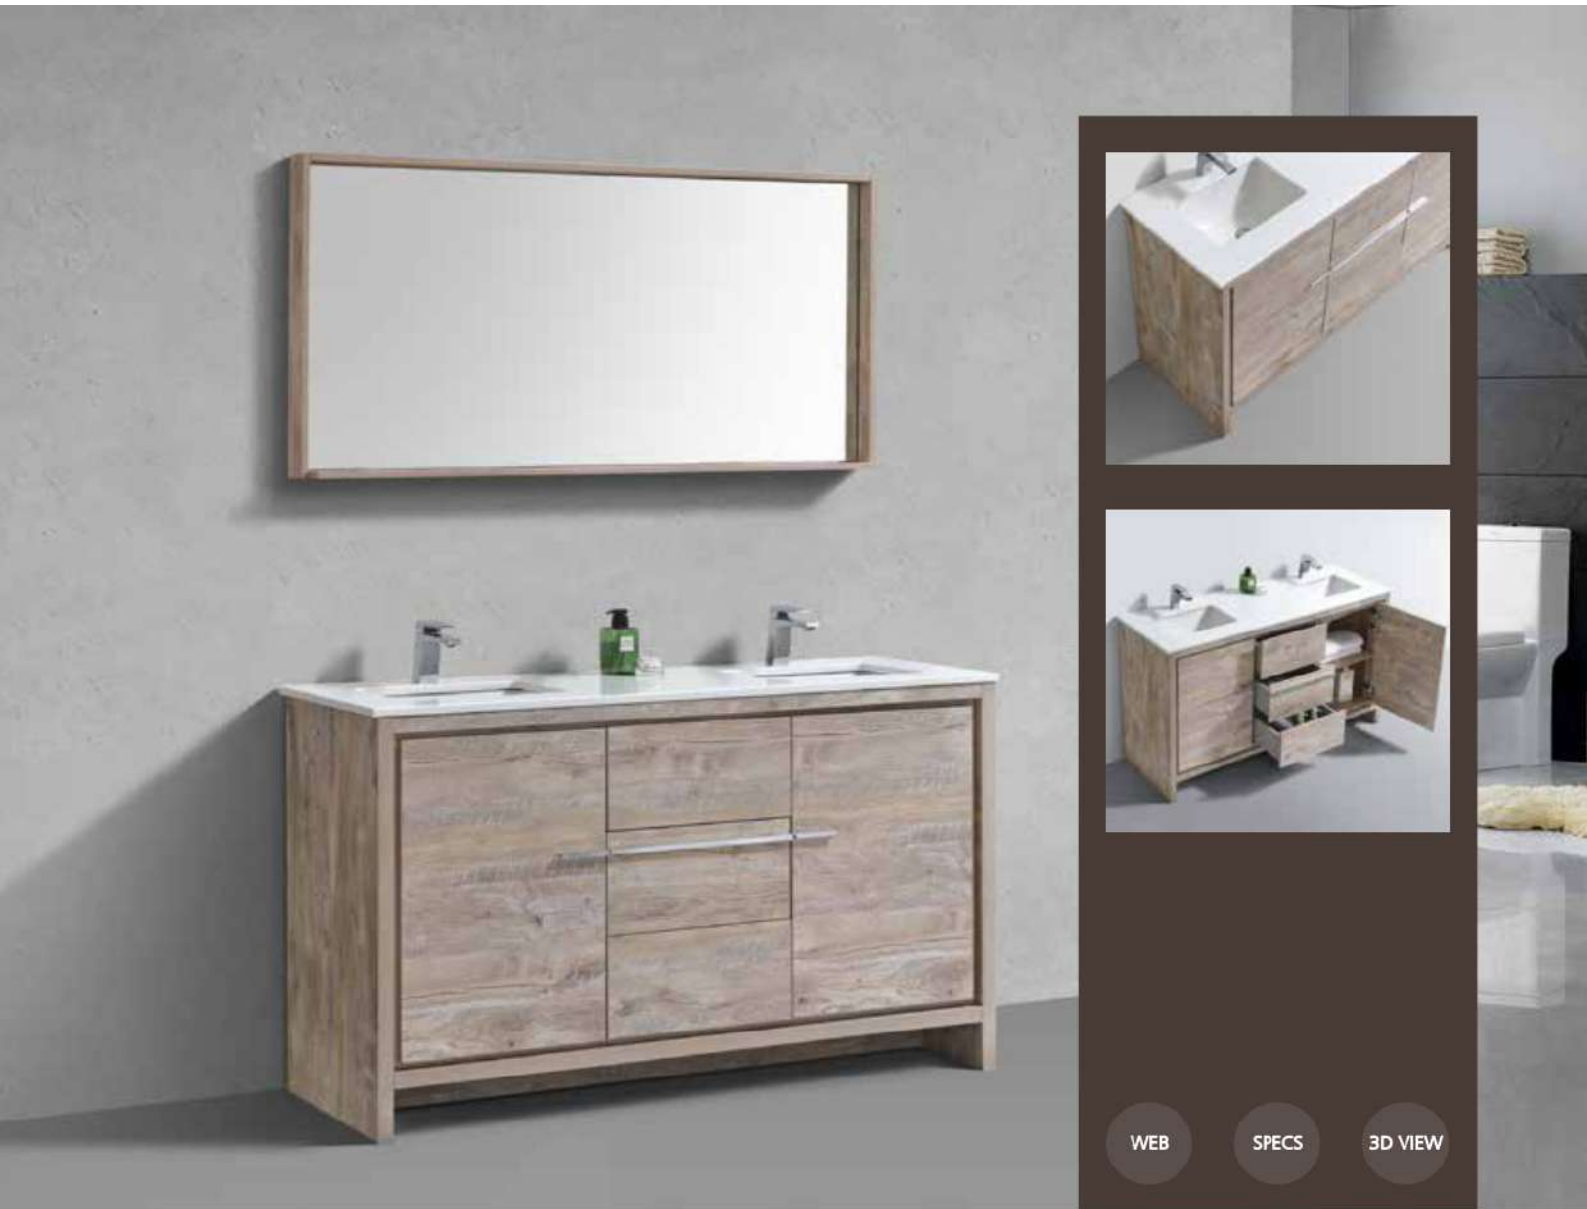

### DIMENSIONS

- INCHES: 47.25 W x 19.75 D x 34.875 H
- CENTIMETRES: 1200 W x 502 D x 886 H

### FEATURES

- Maintenance Free Pure White Quartz Countertop – No Sealing Required
- White Undermount Ceramic Sink with Overflow
- Aluminum Handles and Installation Hardware Included
- Rich High Gloss White Lacquer Paint Finish
- Durable Wood Veneer on all other colors
- Two Functioning Doors and Two Drawers (Adjustable)
- Soft Closing Hardware On All Doors and Drawers
- Countertop Pre-drilled for a Single Hole Faucet
- Multi-stage Finish to Ensure Durability and Consistency
- Style: Modern
- 1 Year Manufacturer Warranty

### DIMENSIONS

- INCHES: 59.125 W x 19.75 D x 34.875 H
- CENTIMETRES: 1502 W x 502 D x 886 H

## Dolce 60" Double Sink - AD660D

freestanding bathroom vanity

The Dolce Vanity by KubeBath is one of the most elegant modern Bathroom Vanities around. This 60 Inch model comes with a durable pure white Quartz Countertop and features two Doors and three Drawers with high quality European Hardware, that provides smooth soft-closing operation. KubeBath Vanities come fully assembled and ready for Installation. Countertop and Sink come on separate Boxes for secure shipping and need minimal Installation.