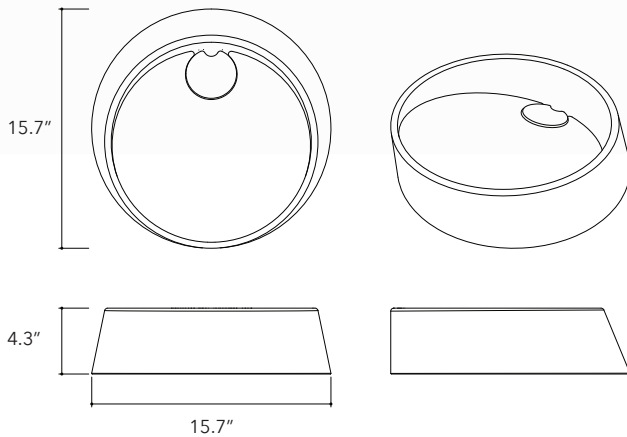

Dal.01

**Height**

4.3 In / 11 cm

Width

14.5 In / 35 cm

Depth

14.5 In / 37 cm

Weight

Dal.02

Height
4.3 In / 11 cm

Width
22.4 In / 57 cm

Depth
14.5 In / 37 cm

Weight
36.3 Lb / 16.5 Kg

Accessories
Concrete lid

Dimensions may vary due to the nature of our product. Product images are for illustrative purposes only and may differ from the actual product. Due to differences in monitors and printing colors products may appear different to those shown. Faucets & accessories are not included. 14 available colors.

Dal.04

**Height**

4.3 In / 11 cm

Width

15.7 In / 40 cm

Depth

15.7 In / 40 cm

Weight

Selv.01

Height
4.3 In / 11 cm

Width
14.5 In / 37 cm

Depth
14.5 In / 37 cm

Weight
45.2 Lb / 20.5 Kg

Accessories
None

Dimensions may vary due to the nature of our product. Product images are for illustrative purposes only and may differ from the actual product. Due to differences in monitors and printing colors products may appear different to those shown. Faucets & accessories are not included. 14 available colors.