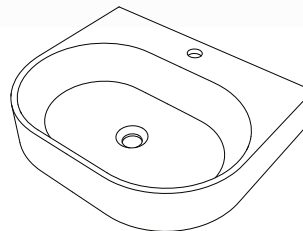

WALL MOUNT

Bahia.01

Mount type

Wall Mount & Vessel

Height

4.3 In / 11 cm

Width

14.5 In / 37 cm

Depth

18.1 In / 46 cm

Weight

35.2 Lb / 16 Kg

Accessories

Optional towel rail

Dimensions may vary due to the nature of our product. Product images are for illustrative purposes only and may differ from the actual product. Due to differences in monitors and printing colors products may appear different to those shown. Faucets & accessories are not included. 14 available colors.

Bahia.02

Mount type

Wall Mount & Vessel

Height
4.3 In / 11 cm

Width
21.6 In / 55 cm

Depth
18.1 In / 46 cm

Weight
48.5 Lb / 22 Kg

Accessories
Optional towel rail