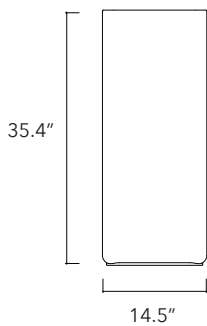

Dal.04

**Height**

4.3 In / 11 cm

Width

15.7 In / 40 cm

Depth

15.7 In / 40 cm

Weight

SEMI PÉDESTAL

Lotus.05

Height
15.7 In / 40 cm

Width
14.5 In / 37 cm

Depth
14.5 In / 37 cm

Weight
46.7 Lb / 21.2 Kg

Accessories
None

Dimensions may vary due to the nature of our product. Product images are for illustrative purposes only and may differ from the actual product. Due to differences in monitors and printing colors products may appear different to those shown. Faucets & accessories are not included. 14 available colors.

PREDETESTAL

Ubud.06

Height
35.4 In / 90 cm

Width
14.6 In / 37 cm

Depth
15.7 In / 40 cm

Weight
207.2 Lb / 94 Kg

Accessories
Concrete tray

Dimensions may vary due to the nature of our product. Product images are for illustrative purposes only and may differ from the actual product. Due to differences in monitors and printing colors products may appear different to those shown. Faucets & accessories are not included. 14 available colors.

Fladd.06

Height
35.4 In / 90 cm

Width
14.5 In / 37 cm

Depth
14.5 In / 37 cm

Weight
243.4 Lb / 110.4 Kg

Accessories
Optional towel rail

Dimensions may vary due to the nature of our product. Product images are for illustrative purposes only and may differ from the actual product. Due to differences in monitors and printing colors products may appear different to those shown. Faucets & accessories are not included. 14 available colors.