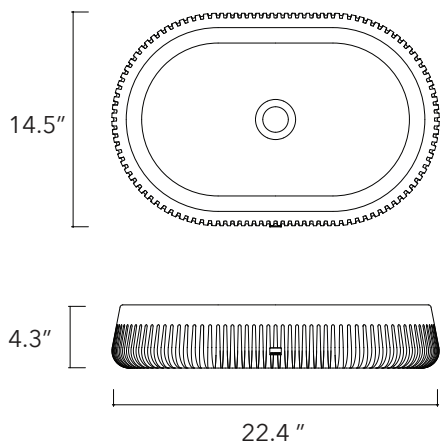

Lotus.02

Height
4.3 In / 11 cm

Width
22.4 In / 57 cm

Depth
14.5 In / 37 cm

Weight
26.5 Lb / 12 Kg

Accessories
None

Dimensions may vary due to the nature of our product. Product images are for illustrative purposes only and may differ from the actual product. Due to differences in monitors and printing colors products may appear different to those shown. Faucets & accessories are not included. 14 available colors.

Papua.01

Height
4.3 In / 11 cm

Width
14.5 In / 37 cm

Depth
14.5 In / 37 cm

Weight
26.5 Lb / 12 Kg

Accessories
None

Dimensions may vary due to the nature of our product. Product images are for illustrative purposes only and may differ from the actual product. Due to differences in monitors and printing colors products may appear different to those shown. Faucets & accessories are not included. 14 available colors.

Papua.02

Height
4.3 In / 11 cm

Width
22.4 In / 57 cm

Depth
14.5 In / 37 cm

Weight
46.3 Lb / 21 Kg

Accessories
None

Dimensions may vary due to the nature of our product. Product images are for illustrative purposes only and may differ from the actual product. Due to differences in monitors and printing colors products may appear different to those shown. Faucets & accessories are not included. 14 available colors.

Fladd.02

Height

4.3 In / 11 cm

Width

14.5 In / 37 cm

Depth

14.5 In / 37 cm

Weight