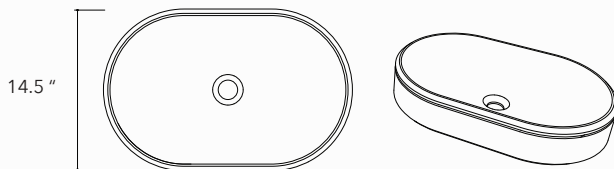

Selv.01

Height
4.3 In / 11 cm

Width
14.5 In / 37 cm

Depth
14.5 In / 37 cm

Weight
45.2 Lb / 20.5 Kg

Accessories
None

Dimensions may vary due to the nature of our product. Product images are for illustrative purposes only and may differ from the actual product. Due to differences in monitors and printing colors products may appear different to those shown. Faucets & accessories are not included. 14 available colors.

Pondok.01

Height
4.3 In / 11 cm

Width
14 In / 35.5 cm

Depth
15.7 In / 40 cm

Weight
11 Lb / 5 Kg

Accessories
Concrete lid

Dimensions may vary due to the nature of our product. Product images are for illustrative purposes only and may differ from the actual product. Due to differences in monitors and printing colors products may appear different to those shown. Faucets & accessories are not included. 14 available colors.

Ubud.01

Height
4.3 In / 11 cm

Width
14.5 In / 37 cm

Depth
14.5 In / 37 cm

Weight
23.4 Lb / 10.6 Kg

Accessories
Optional concrete tray

Dimensions may vary due to the nature of our product. Product images are for illustrative purposes only and may differ from the actual product. Due to differences in monitors and printing colors products may appear different to those shown. Faucets & accessories are not included. 14 available colors.

Ubud.02

**Height**

4.3 In / 11 cm

Width

22.4 In / 57 cm

Depth

14.5 In / 37 cm

Weight