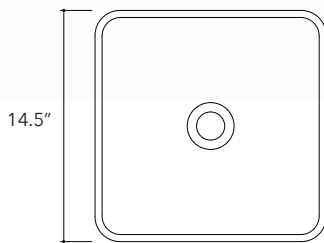

Papua.02

Height
4.3 In / 11 cm

Width
22.4 In / 57 cm

Depth
14.5 In / 37 cm

Weight
46.3 Lb / 21 Kg

Accessories
None

Dimensions may vary due to the nature of our product. Product images are for illustrative purposes only and may differ from the actual product. Due to differences in monitors and printing colors products may appear different to those shown. Faucets & accessories are not included. 14 available colors.

Fladd.02

Height

4.3 In / 11 cm

Width

14.5 In / 37 cm

Depth

14.5 In / 37 cm

Weight

Fladd.03

Height
4.3 In / 11 cm

Width
14.5 In / 37 cm

Depth
14.5 In / 37 cm

Weight
16.7 Lb / 7.6 Kg

Accessories
None

Dimensions may vary due to the nature of our product. Product images are for illustrative purposes only and may differ from the actual product. Due to differences in monitors and printing colors products may appear different to those shown. Faucets & accessories are not included. 14 available colors.

Fladd.04

**Height**

4.3 In / 11 cm

Width

22.4 In / 57 cm

Depth

14.5 In / 37 cm

Weight