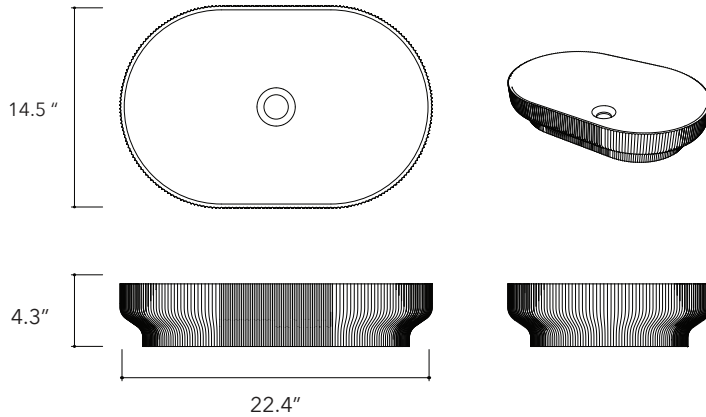

Colombia, South America

THE
S
S
THE
A

Lotus.01

reddot winner 2022

Height

4.3 In / 11 cm

Width

14.5 In / 37 cm

Depth

14.5 In / 37 cm

Weight

16.7Lb / 7.5 Kg

Accessories

None

Dimensions may vary due to the nature of our product. Product images are for illustrative purposes only and may differ from the actual product. Due to differences in monitors and printing colors products may appear different to those shown. Faucets & accessories are not included. 14 available colors.

Lotus.02

Height
4.3 In / 11 cm

Width
22.4 In / 57 cm

Depth
14.5 In / 37 cm

Weight
26.5 Lb / 12 Kg

Accessories
None

Dimensions may vary due to the nature of our product. Product images are for illustrative purposes only and may differ from the actual product. Due to differences in monitors and printing colors products may appear different to those shown. Faucets & accessories are not included. 14 available colors.

Papua.01

Height
4.3 In / 11 cm

Width
14.5 In / 37 cm

Depth
14.5 In / 37 cm

Weight
26.5 Lb / 12 Kg

Accessories
None

Dimensions may vary due to the nature of our product. Product images are for illustrative purposes only and may differ from the actual product. Due to differences in monitors and printing colors products may appear different to those shown. Faucets & accessories are not included. 14 available colors.