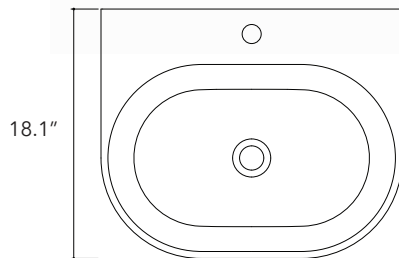

Dal.04

**Height**

4.3 In / 11 cm

Width

15.7 In / 40 cm

Depth

15.7 In / 40 cm

Weight

WALL MOUNT

Bahia.01

Mount type

Wall Mount & Vessel

Height

4.3 In / 11 cm

Width

14.5 In / 37 cm

Depth

18.1 In / 46 cm

Weight

35.2 Lb / 16 Kg

Accessories

Optional towel rail

Dimensions may vary due to the nature of our product. Product images are for illustrative purposes only and may differ from the actual product. Due to differences in monitors and printing colors products may appear different to those shown. Faucets & accessories are not included. 14 available colors.

Bahia.02

Mount type

Wall Mount & Vessel

Height
4.3 In / 11 cm

Width
21.6 In / 55 cm

Depth
18.1 In / 46 cm

Weight
48.5 Lb / 22 Kg

Accessories
Optional towel rail