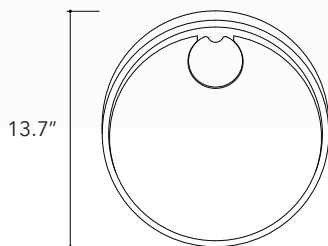

Fladd.04

**Height**

4.3 In / 11 cm

Width

22.4 In / 57 cm

Depth

14.5 In / 37 cm

Weight

Fladd.05

**Height**

4.3 In / 11 cm

Width

22.4 In / 57 cm

Depth

14.5 In / 37 cm

Weight

39.6 Lb / 18 Kg

Accessories

None

Dimensions may vary due to the nature of our product. Product images are for illustrative purposes only and may differ from the actual product. Due to differences in monitors and printing colors products may appear different to those shown. Faucets & accessories are not included. 14 available colors.

Dal.01

**Height**

4.3 In / 11 cm

Width

14.5 In / 35 cm

Depth

14.5 In / 37 cm

Weight