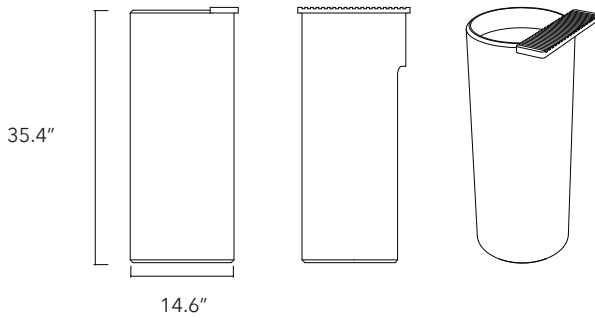

Dimensions may vary due to the nature of our product. Product images are for illustrative purposes only and may differ from the actual product. Due to differences in monitors and printing colors products may appear different to those shown. Faucets & accessories are not included. 14 available colors.

SEMI PÉDESTAL

Lotus.05

Height
15.7 In / 40 cm

Width
14.5 In / 37 cm

Depth
14.5 In / 37 cm

Weight
46.7 Lb / 21.2 Kg

Accessories
None

Dimensions may vary due to the nature of our product. Product images are for illustrative purposes only and may differ from the actual product. Due to differences in monitors and printing colors products may appear different to those shown. Faucets & accessories are not included. 14 available colors.

PREDETESTAL

Ubud.06

Height
35.4 In / 90 cm

Width
14.6 In / 37 cm

Depth
15.7 In / 40 cm

Weight
207.2 Lb / 94 Kg

Accessories
Concrete tray

Dimensions may vary due to the nature of our product. Product images are for illustrative purposes only and may differ from the actual product. Due to differences in monitors and printing colors products may appear different to those shown. Faucets & accessories are not included. 14 available colors.

Fladd.06

Height
35.4 In / 90 cm

Width
14.5 In / 37 cm

Depth
14.5 In / 37 cm

Weight
243.4 Lb / 110.4 Kg

Accessories
Optional towel rail

Dimensions may vary due to the nature of our product. Product images are for illustrative purposes only and may differ from the actual product. Due to differences in monitors and printing colors products may appear different to those shown. Faucets & accessories are not included. 14 available colors.