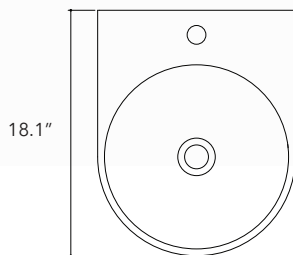

Ubud.01

Height
4.3 In / 11 cm

Width
14.5 In / 37 cm

Depth
14.5 In / 37 cm

Weight
23.4 Lb / 10.6 Kg

Accessories
Optional concrete tray

Dimensions may vary due to the nature of our product. Product images are for illustrative purposes only and may differ from the actual product. Due to differences in monitors and printing colors products may appear different to those shown. Faucets & accessories are not included. 14 available colors.

Ubud.02

**Height**

4.3 In / 11 cm

Width

22.4 In / 57 cm

Depth

14.5 In / 37 cm

Weight

43 Lb / 19.5 Kg

Accessories

Optional concrete tray

Dimensions may vary due to the nature of our product. Product images are for illustrative purposes only and may differ from the actual product. Due to differences in monitors and printing colors products may appear different to those shown. Faucets & accessories are not included. 14 available colors.

WALL MOUNT

Bahia.01

Mount type

Wall Mount & Vessel

Height

4.3 In / 11 cm

Width

14.5 In / 37 cm