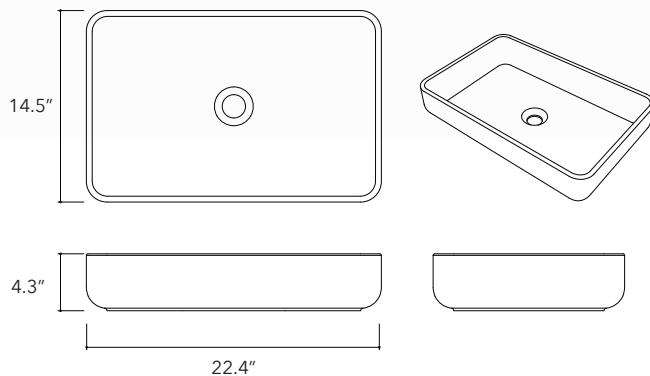

Fladd.03

Height
4.3 In / 11 cm

Width
14.5 In / 37 cm

Depth
14.5 In / 37 cm

Weight
16.7 Lb / 7.6 Kg

Accessories
None

Dimensions may vary due to the nature of our product. Product images are for illustrative purposes only and may differ from the actual product. Due to differences in monitors and printing colors products may appear different to those shown. Faucets & accessories are not included. 14 available colors.

Fladd.04

**Height**

4.3 In / 11 cm

Width

22.4 In / 57 cm

Depth

14.5 In / 37 cm

Weight

39.6 Lb / 18 Kg

Accessories

None

Dimensions may vary due to the nature of our product. Product images are for illustrative purposes only and may differ from the actual product. Due to differences in monitors and printing colors products may appear different to those shown. Faucets & accessories are not included. 14 available colors.

Fladd.05

**Height**

4.3 In / 11 cm

Width

22.4 In / 57 cm

Depth

14.5 In / 37 cm

Weight