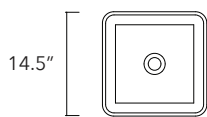

SEMI PÉDESTAL

Lotus.05

Height
15.7 In / 40 cm

Width
14.5 In / 37 cm

Depth
14.5 In / 37 cm

Weight
46.7 Lb / 21.2 Kg

Accessories
None

Dimensions may vary due to the nature of our product. Product images are for illustrative purposes only and may differ from the actual product. Due to differences in monitors and printing colors products may appear different to those shown. Faucets & accessories are not included. 14 available colors.

PREDETESTAL

Ubud.06

Height
35.4 In / 90 cm

Width
14.6 In / 37 cm

Depth
15.7 In / 40 cm

Weight
207.2 Lb / 94 Kg

Accessories
Concrete tray

Dimensions may vary due to the nature of our product. Product images are for illustrative purposes only and may differ from the actual product. Due to differences in monitors and printing colors products may appear different to those shown. Faucets & accessories are not included. 14 available colors.

Fladd.06

Height
35.4 In / 90 cm

Width
14.5 In / 37 cm

Depth
14.5 In / 37 cm

Weight
243.4 Lb / 110.4 Kg

Accessories
Optional towel rail

Dimensions may vary due to the nature of our product. Product images are for illustrative purposes only and may differ from the actual product. Due to differences in monitors and printing colors products may appear different to those shown. Faucets & accessories are not included. 14 available colors.