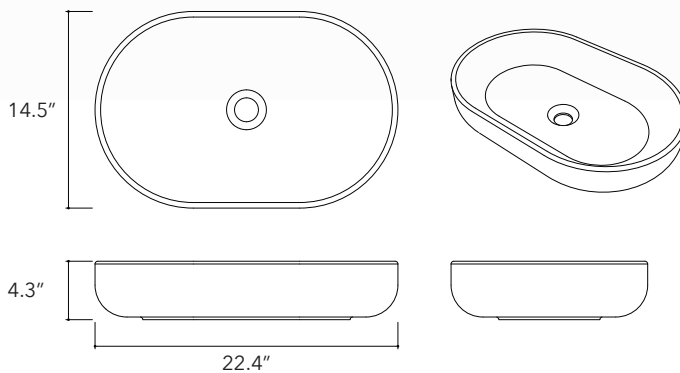

Papua.02

Height
4.3 In / 11 cm

Width
22.4 In / 57 cm

Depth
14.5 In / 37 cm

Weight
46.3 Lb / 21 Kg

Accessories
None

Dimensions may vary due to the nature of our product. Product images are for illustrative purposes only and may differ from the actual product. Due to differences in monitors and printing colors products may appear different to those shown. Faucets & accessories are not included. 14 available colors.

Fladd.02

Height

4.3 In / 11 cm

Width

14.5 In / 37 cm

Depth

14.5 In / 37 cm

Weight

Fladd.03

Height
4.3 In / 11 cm

Width
14.5 In / 37 cm

Depth
14.5 In / 37 cm

Weight
16.7 Lb / 7.6 Kg

Accessories
None

Dimensions may vary due to the nature of our product. Product images are for illustrative purposes only and may differ from the actual product. Due to differences in monitors and printing colors products may appear different to those shown. Faucets & accessories are not included. 14 available colors.

Fladd.04

**Height**

4.3 In / 11 cm

Width

22.4 In / 57 cm

Depth

14.5 In / 37 cm

Weight