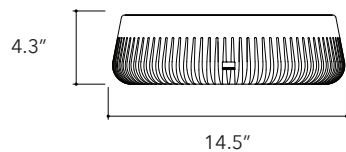

Depth

14.5 In / 37 cm

Weight

16.7Lb / 7.5 Kg

Accessories

None

Dimensions may vary due to the nature of our product. Product images are for illustrative purposes only and may differ from the actual product. Due to differences in monitors and printing colors products may appear different to those shown. Faucets & accessories are not included. 14 available colors.

Lotus.02

Height
4.3 In / 11 cm

Width
22.4 In / 57 cm

Depth
14.5 In / 37 cm

Weight
26.5 Lb / 12 Kg

Accessories
None

Dimensions may vary due to the nature of our product. Product images are for illustrative purposes only and may differ from the actual product. Due to differences in monitors and printing colors products may appear different to those shown. Faucets & accessories are not included. 14 available colors.

Papua.01

Height
4.3 In / 11 cm

Width
14.5 In / 37 cm

Depth
14.5 In / 37 cm

Weight
26.5 Lb / 12 Kg

Accessories
None

Dimensions may vary due to the nature of our product. Product images are for illustrative purposes only and may differ from the actual product. Due to differences in monitors and printing colors products may appear different to those shown. Faucets & accessories are not included. 14 available colors.

Papua.02

Height
4.3 In / 11 cm

Width
22.4 In / 57 cm

Depth
14.5 In / 37 cm

Weight
46.3 Lb / 21 Kg

Accessories
None

Dimensions may vary due to the nature of our product. Product images are for illustrative purposes only and may differ from the actual product. Due to differences in monitors and printing colors products may appear different to those shown. Faucets & accessories are not included. 14 available colors.