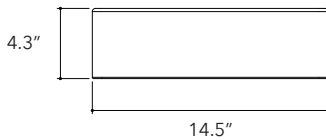

Dal.02

Height
4.3 In / 11 cm

Width
22.4 In / 57 cm

Depth
14.5 In / 37 cm

Weight
36.3 Lb / 16.5 Kg

Accessories
Concrete lid

Dimensions may vary due to the nature of our product. Product images are for illustrative purposes only and may differ from the actual product. Due to differences in monitors and printing colors products may appear different to those shown. Faucets & accessories are not included. 14 available colors.

Dal.04

**Height**

4.3 In / 11 cm

Width

15.7 In / 40 cm

Depth

15.7 In / 40 cm

Weight

24.2 Lb / 11 Kg

Accessories

Concrete lid

Dimensions may vary due to the nature of our product. Product images are for illustrative purposes only and may differ from the actual product. Due to differences in monitors and printing colors products may appear different to those shown. Faucets & accessories are not included. 14 available colors.

Selv.01

Height
4.3 In / 11 cm

Width
14.5 In / 37 cm

Depth
14.5 In / 37 cm

Weight
45.2 Lb / 20.5 Kg

Accessories
None

Dimensions may vary due to the nature of our product. Product images are for illustrative purposes only and may differ from the actual product. Due to differences in monitors and printing colors products may appear different to those shown. Faucets & accessories are not included. 14 available colors.