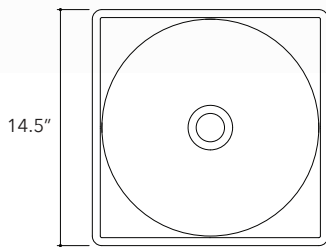

Dal.02

Height
4.3 In / 11 cm

Width
22.4 In / 57 cm

Depth
14.5 In / 37 cm

Weight
36.3 Lb / 16.5 Kg

Accessories
Concrete lid

Dimensions may vary due to the nature of our product. Product images are for illustrative purposes only and may differ from the actual product. Due to differences in monitors and printing colors products may appear different to those shown. Faucets & accessories are not included. 14 available colors.

Dal.04

**Height**

4.3 In / 11 cm

Width

15.7 In / 40 cm

Depth

15.7 In / 40 cm

Weight

24.2 Lb / 11 Kg

Accessories

Concrete lid

Dimensions may vary due to the nature of our product. Product images are for illustrative purposes only and may differ from the actual product. Due to differences in monitors and printing colors products may appear different to those shown. Faucets & accessories are not included. 14 available colors.

Selv.01

Height
4.3 In / 11 cm

Width
14.5 In / 37 cm

Depth
14.5 In / 37 cm

Weight
45.2 Lb / 20.5 Kg

Accessories
None

Dimensions may vary due to the nature of our product. Product images are for illustrative purposes only and may differ from the actual product. Due to differences in monitors and printing colors products may appear different to those shown. Faucets & accessories are not included. 14 available colors.