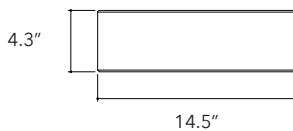

Bahia.01

Mount type

Wall Mount & Vessel

Height

4.3 In / 11 cm

Width

14.5 In / 37 cm

Depth

18.1 In / 46 cm

Weight

35.2 Lb / 16 Kg

Accessories

Optional towel rail

Dimensions may vary due to the nature of our product. Product images are for illustrative purposes only and may differ from the actual product. Due to differences in monitors and printing colors products may appear different to those shown. Faucets & accessories are not included. 14 available colors.