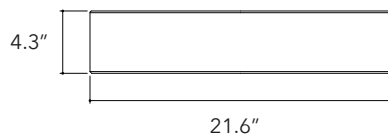

Bahia.02

Mount type

Wall Mount & Vessel

Height
4.3 In / 11 cm

Width
21.6 In / 55 cm

Depth
18.1 In / 46 cm

Weight
48.5 Lb / 22 Kg

Accessories
Optional towel rail

Dimensions may vary due to the nature of our product. Product images are for illustrative purposes only and may differ from the actual product. Due to differences in monitors and printing colors products may appear different to those shown. Faucets & accessories are not included. 14 available colors.