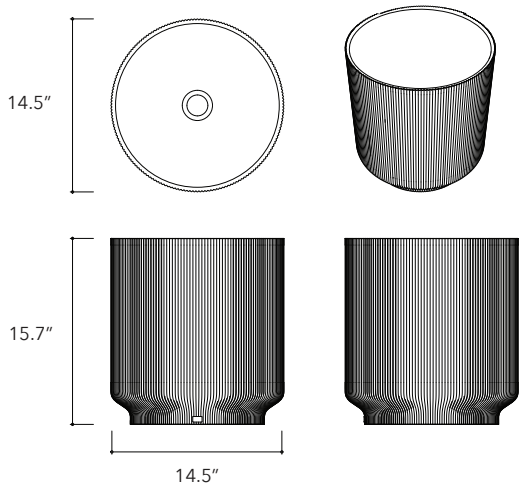

Depth

18.1 In / 46 cm

Weight

35.2 Lb / 16 Kg

Accessories

Optional towel rail

Dimensions may vary due to the nature of our product. Product images are for illustrative purposes only and may differ from the actual product. Due to differences in monitors and printing colors products may appear different to those shown. Faucets & accessories are not included. 14 available colors.

Bahia.02

Mount type

Wall Mount & Vessel

Height
4.3 In / 11 cm

Width
21.6 In / 55 cm

Depth
18.1 In / 46 cm

Weight
48.5 Lb / 22 Kg

Accessories
Optional towel rail

Dimensions may vary due to the nature of our product. Product images are for illustrative purposes only and may differ from the actual product. Due to differences in monitors and printing colors products may appear different to those shown. Faucets & accessories are not included. 14 available colors.

SEMI PÉDESTAL

Lotus.05

Height
15.7 In / 40 cm

Width
14.5 In / 37 cm

Depth
14.5 In / 37 cm

Weight
46.7 Lb / 21.2 Kg

Accessories
None

Dimensions may vary due to the nature of our product. Product images are for illustrative purposes only and may differ from the actual product. Due to differences in monitors and printing colors products may appear different to those shown. Faucets & accessories are not included. 14 available colors.