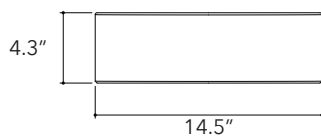

Fladd.05

**Height**

4.3 In / 11 cm

Width

22.4 In / 57 cm

Depth

14.5 In / 37 cm

Weight

Dal.01

**Height**

4.3 In / 11 cm

Width

14.5 In / 35 cm

Depth

14.5 In / 37 cm

Weight