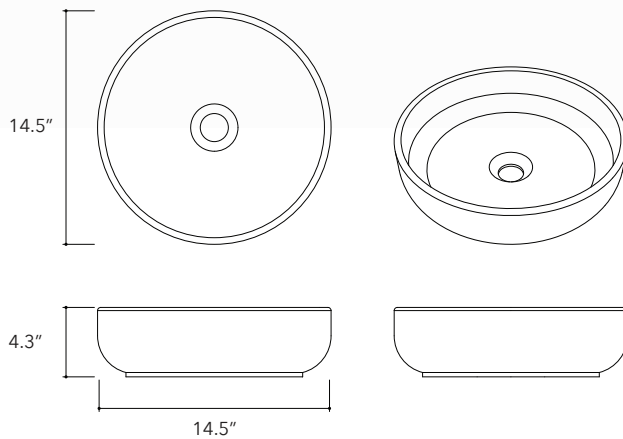

Lotus.02

Height
4.3 In / 11 cm

Width
22.4 In / 57 cm

Depth
14.5 In / 37 cm

Weight
26.5 Lb / 12 Kg

Accessories
None

Dimensions may vary due to the nature of our product. Product images are for illustrative purposes only and may differ from the actual product. Due to differences in monitors and printing colors products may appear different to those shown. Faucets & accessories are not included. 14 available colors.

Papua.01

Height
4.3 In / 11 cm

Width
14.5 In / 37 cm

Depth
14.5 In / 37 cm

Weight
26.5 Lb / 12 Kg

Accessories
None

Dimensions may vary due to the nature of our product. Product images are for illustrative purposes only and may differ from the actual product. Due to differences in monitors and printing colors products may appear different to those shown. Faucets & accessories are not included. 14 available colors.

Papua.02

Height
4.3 In / 11 cm

Width
22.4 In / 57 cm

Depth
14.5 In / 37 cm

Weight
46.3 Lb / 21 Kg

Accessories
None

Dimensions may vary due to the nature of our product. Product images are for illustrative purposes only and may differ from the actual product. Due to differences in monitors and printing colors products may appear different to those shown. Faucets & accessories are not included. 14 available colors.

Fladd.02

Height

4.3 In / 11 cm

Width

14.5 In / 37 cm

Depth

14.5 In / 37 cm

Weight