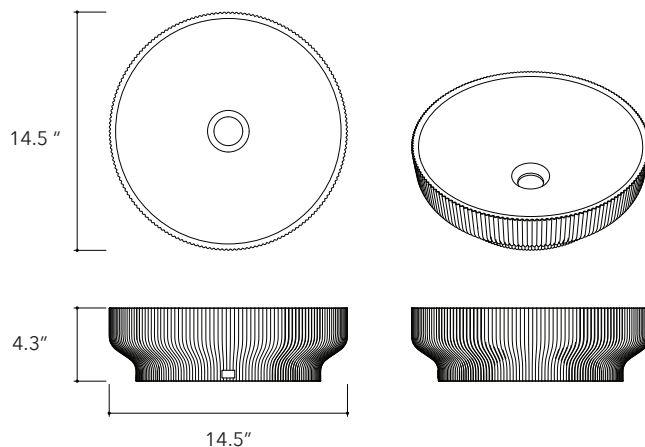

Colombia, South America

THE
S
S
THE
A

Lotus.01

reddot winner 2022

Height

4.3 In / 11 cm

Width

14.5 In / 37 cm

Depth

14.5 In / 37 cm

Weight

16.7Lb / 7.5 Kg

Accessories

None

Dimensions may vary due to the nature of our product. Product images are for illustrative purposes only and may differ from the actual product. Due to differences in monitors and printing colors products may appear different to those shown. Faucets & accessories are not included. 14 available colors.

Lotus.02

Height
4.3 In / 11 cm

Width
22.4 In / 57 cm

Depth
14.5 In / 37 cm

Weight
26.5 Lb / 12 Kg

Accessories
None

Dimensions may vary due to the nature of our product. Product images are for illustrative purposes only and may differ from the actual product. Due to differences in monitors and printing colors products may appear different to those shown. Faucets & accessories are not included. 14 available colors.

Dal.04

**Height**

4.3 In / 11 cm

Width

15.7 In / 40 cm

Depth

15.7 In / 40 cm

Weight