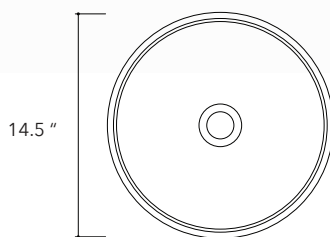

Dal.04

**Height**

4.3 In / 11 cm

Width

15.7 In / 40 cm

Depth

15.7 In / 40 cm

Weight

Selv.01

Height
4.3 In / 11 cm

Width
14.5 In / 37 cm

Depth
14.5 In / 37 cm

Weight
45.2 Lb / 20.5 Kg

Accessories
None

Dimensions may vary due to the nature of our product. Product images are for illustrative purposes only and may differ from the actual product. Due to differences in monitors and printing colors products may appear different to those shown. Faucets & accessories are not included. 14 available colors.

Pondok.01

Height
4.3 In / 11 cm

Width
14 In / 35.5 cm

Depth
15.7 In / 40 cm

Weight
11 Lb / 5 Kg

Accessories
Concrete lid

Dimensions may vary due to the nature of our product. Product images are for illustrative purposes only and may differ from the actual product. Due to differences in monitors and printing colors products may appear different to those shown. Faucets & accessories are not included. 14 available colors.

Ubud.01

Height
4.3 In / 11 cm

Width
14.5 In / 37 cm

Depth
14.5 In / 37 cm

Weight
23.4 Lb / 10.6 Kg

Accessories
Optional concrete tray

Dimensions may vary due to the nature of our product. Product images are for illustrative purposes only and may differ from the actual product. Due to differences in monitors and printing colors products may appear different to those shown. Faucets & accessories are not included. 14 available colors.