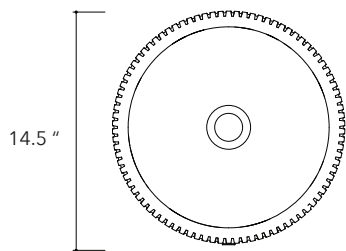

Depth

14.5 In / 37 cm

Weight

16.7Lb / 7.5 Kg

Accessories

None

Dimensions may vary due to the nature of our product. Product images are for illustrative purposes only and may differ from the actual product. Due to differences in monitors and printing colors products may appear different to those shown. Faucets & accessories are not included. 14 available colors.

Lotus.02

Height
4.3 In / 11 cm

Width
22.4 In / 57 cm

Depth
14.5 In / 37 cm

Weight
26.5 Lb / 12 Kg

Accessories
None

Dimensions may vary due to the nature of our product. Product images are for illustrative purposes only and may differ from the actual product. Due to differences in monitors and printing colors products may appear different to those shown. Faucets & accessories are not included. 14 available colors.

Papua.01

Height
4.3 In / 11 cm

Width
14.5 In / 37 cm

Depth
14.5 In / 37 cm

Weight
26.5 Lb / 12 Kg

Accessories
None

Dimensions may vary due to the nature of our product. Product images are for illustrative purposes only and may differ from the actual product. Due to differences in monitors and printing colors products may appear different to those shown. Faucets & accessories are not included. 14 available colors.

Papua.02

Height
4.3 In / 11 cm

Width
22.4 In / 57 cm

Depth
14.5 In / 37 cm

Weight
46.3 Lb / 21 Kg

Accessories
None

Dimensions may vary due to the nature of our product. Product images are for illustrative purposes only and may differ from the actual product. Due to differences in monitors and printing colors products may appear different to those shown. Faucets & accessories are not included. 14 available colors.