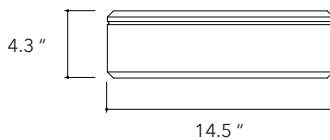

Dal.04

**Height**

4.3 In / 11 cm

Width

15.7 In / 40 cm

Depth

15.7 In / 40 cm

Weight

Selv.01

Height
4.3 In / 11 cm

Width
14.5 In / 37 cm

Depth
14.5 In / 37 cm

Weight
45.2 Lb / 20.5 Kg

Accessories
None

Dimensions may vary due to the nature of our product. Product images are for illustrative purposes only and may differ from the actual product. Due to differences in monitors and printing colors products may appear different to those shown. Faucets & accessories are not included. 14 available colors.

Pondok.01

Height
4.3 In / 11 cm

Width
14 In / 35.5 cm

Depth
15.7 In / 40 cm

Weight
11 Lb / 5 Kg

Accessories
Concrete lid

Dimensions may vary due to the nature of our product. Product images are for illustrative purposes only and may differ from the actual product. Due to differences in monitors and printing colors products may appear different to those shown. Faucets & accessories are not included. 14 available colors.

Ubud.01

Height
4.3 In / 11 cm

Width
14.5 In / 37 cm

Depth
14.5 In / 37 cm

Weight
23.4 Lb / 10.6 Kg

Accessories
Optional concrete tray

Dimensions may vary due to the nature of our product. Product images are for illustrative purposes only and may differ from the actual product. Due to differences in monitors and printing colors products may appear different to those shown. Faucets & accessories are not included. 14 available colors.