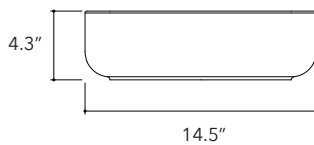

Papua.01

Height
4.3 In / 11 cm

Width
14.5 In / 37 cm

Depth
14.5 In / 37 cm

Weight
26.5 Lb / 12 Kg

Accessories
None

Dimensions may vary due to the nature of our product. Product images are for illustrative purposes only and may differ from the actual product. Due to differences in monitors and printing colors products may appear different to those shown. Faucets & accessories are not included. 14 available colors.

Papua.02

Height
4.3 In / 11 cm

Width
22.4 In / 57 cm

Depth
14.5 In / 37 cm

Weight
46.3 Lb / 21 Kg

Accessories
None

Dimensions may vary due to the nature of our product. Product images are for illustrative purposes only and may differ from the actual product. Due to differences in monitors and printing colors products may appear different to those shown. Faucets & accessories are not included. 14 available colors.

Fladd.03

Height
4.3 In / 11 cm

Width
14.5 In / 37 cm

Depth
14.5 In / 37 cm

Weight
16.7 Lb / 7.6 Kg

Accessories
None

Dimensions may vary due to the nature of our product. Product images are for illustrative purposes only and may differ from the actual product. Due to differences in monitors and printing colors products may appear different to those shown. Faucets & accessories are not included. 14 available colors.

Fladd.04

**Height**

4.3 In / 11 cm

Width

22.4 In / 57 cm

Depth

14.5 In / 37 cm

Weight