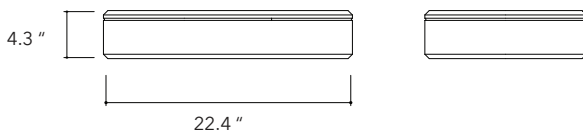

Ubud.02

Height

4.3 In / 11 cm

Width

22.4 In / 57 cm

Depth

14.5 In / 37 cm

Weight

43 Lb / 19.5 Kg

Accessories

Optional concrete tray

Dimensions may vary due to the nature of our product. Product images are for illustrative purposes only and may differ from the actual product. Due to differences in monitors and printing colors products may appear different to those shown. Faucets & accessories are not included. 14 available colors.