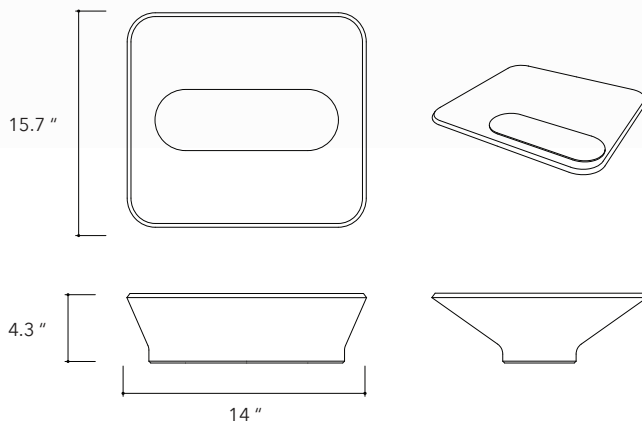

Dal.04

**Height**

4.3 In / 11 cm

Width

15.7 In / 40 cm

Depth

15.7 In / 40 cm

Weight

Selv.01

Height
4.3 In / 11 cm

Width
14.5 In / 37 cm

Depth
14.5 In / 37 cm

Weight
45.2 Lb / 20.5 Kg

Accessories
None

Dimensions may vary due to the nature of our product. Product images are for illustrative purposes only and may differ from the actual product. Due to differences in monitors and printing colors products may appear different to those shown. Faucets & accessories are not included. 14 available colors.

Pondok.01

Height
4.3 In / 11 cm

Width
14 In / 35.5 cm

Depth
15.7 In / 40 cm

Weight
11 Lb / 5 Kg

Accessories
Concrete lid

Dimensions may vary due to the nature of our product. Product images are for illustrative purposes only and may differ from the actual product. Due to differences in monitors and printing colors products may appear different to those shown. Faucets & accessories are not included. 14 available colors.

Ubud.01

Height
4.3 In / 11 cm

Width
14.5 In / 37 cm

Depth
14.5 In / 37 cm

Weight
23.4 Lb / 10.6 Kg

Accessories
Optional concrete tray

Dimensions may vary due to the nature of our product. Product images are for illustrative purposes only and may differ from the actual product. Due to differences in monitors and printing colors products may appear different to those shown. Faucets & accessories are not included. 14 available colors.