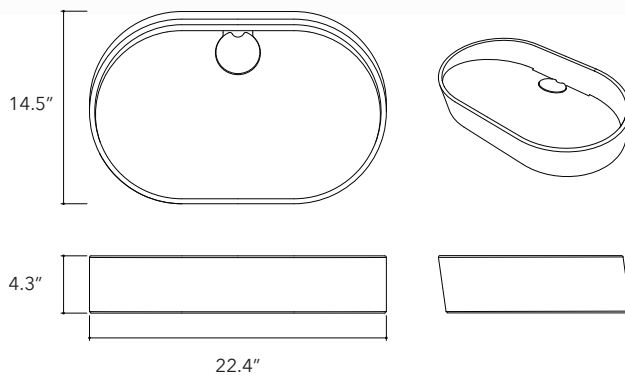

Dal.01

**Height**

4.3 In / 11 cm

Width

14.5 In / 35 cm

Depth

14.5 In / 37 cm

Weight

24.2 Lb / 11 Kg

Accessories

Concrete lid

Dimensions may vary due to the nature of our product. Product images are for illustrative purposes only and may differ from the actual product. Due to differences in monitors and printing colors products may appear different to those shown. Faucets & accessories are not included. 14 available colors.

Dal.02

Height
4.3 In / 11 cm

Width
22.4 In / 57 cm

Depth
14.5 In / 37 cm

Weight
36.3 Lb / 16.5 Kg

Accessories
Concrete lid

Dimensions may vary due to the nature of our product. Product images are for illustrative purposes only and may differ from the actual product. Due to differences in monitors and printing colors products may appear different to those shown. Faucets & accessories are not included. 14 available colors.

Dal.04

**Height**

4.3 In / 11 cm

Width

15.7 In / 40 cm

Depth

15.7 In / 40 cm

Weight