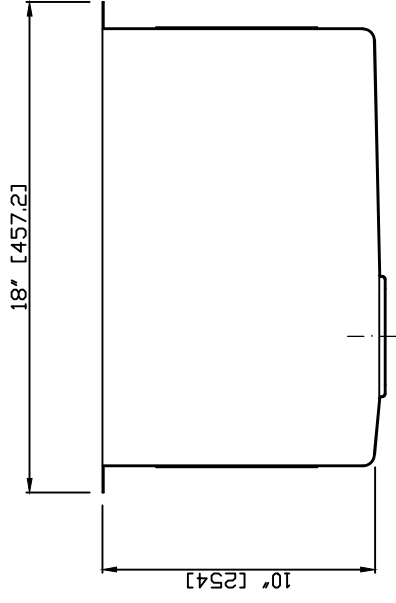

Model: K-AZ2318-1A

Dimensions: 23 in. L x 18 in. W x 10 in. H

Basin Depth: 10 in.

Search the model IDs below to find out more about the dynamic Kitchen Faucet options available through ANZZI.

Finishes: CH,BN
MODEL: KF-AZ034
KF-AZ034BN