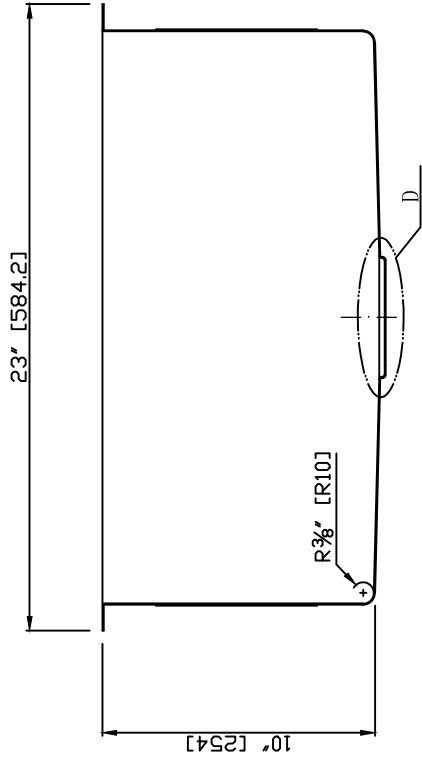

Model: K-AZ2318-1A

Dimensions: 23 in. L x 18 in. W x 10 in. H

Basin Depth: 10 in.

Search the model IDs below to find out more about the dynamic Kitchen Faucet options available through ANZZI.

Finishes: CH,BN
MODEL: KF-AZ034
KF-AZ034BN