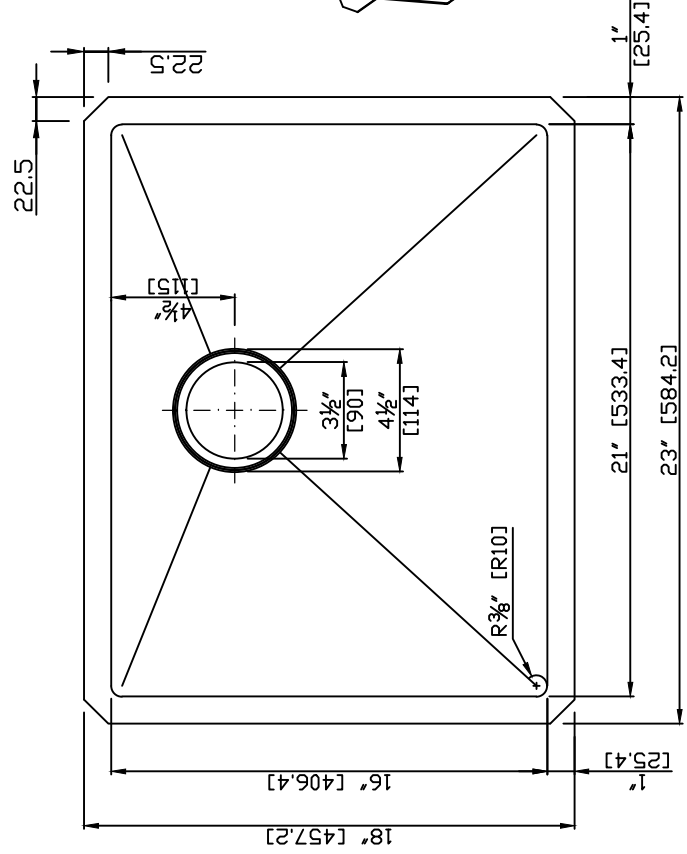

Model: K-AZ2318-1A

Dimensions: 23 in. L x 18 in. W x 10 in. H

Basin Depth: 10 in.

Search the model IDs below to find out more about the dynamic Kitchen Faucet options available through ANZZI.

Finishes: CH,BN
MODEL: KF-AZ034
KF-AZ034BN