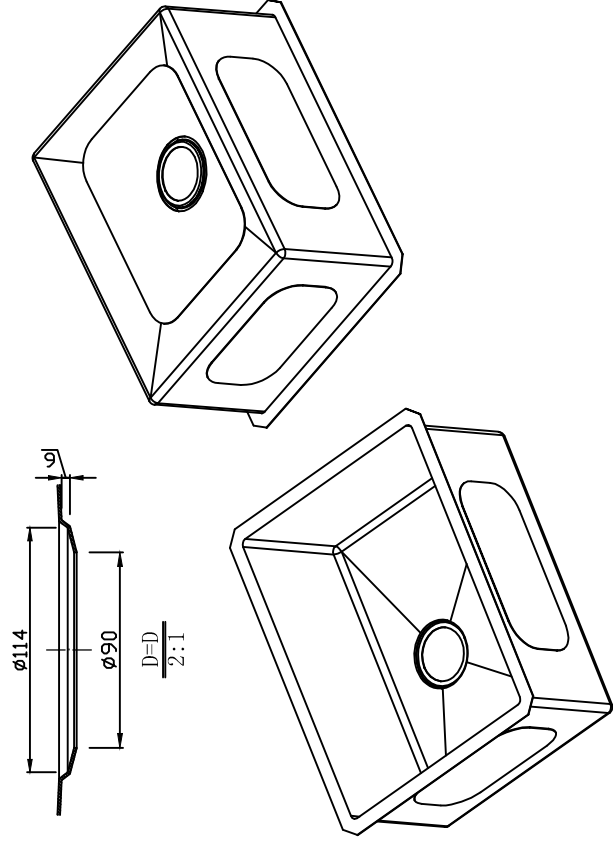

Model: K-AZ2318-1A

Dimensions: 23 in. L x 18 in. W x 10 in. H

Basin Depth: 10 in.

Search the model IDs below to find out more about the dynamic Kitchen Faucet options available through ANZZI.

Finishes: CH,BN
MODEL: KF-AZ034
KF-AZ034BN