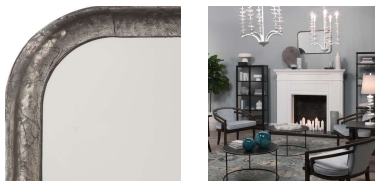

JAMIE YOUNG C^o

TRADE

7PRIN-MISL • Principle Vanity Mirror -D. • Silver Leaf Metal

36"h x 24"w x 1.25"d

Finish may vary.

d-loops, no wire

This rounded edge rectangular mirror has a narrow curved frame in silver leaf, making it a perfect combination of bold glamour and subtle refinement.