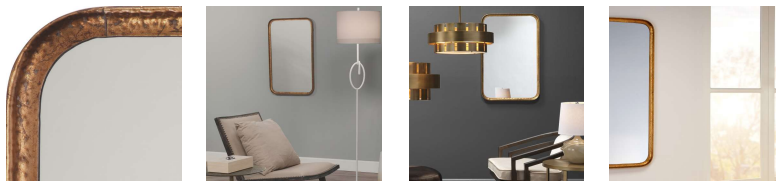

JAMIE YOUNG C^o

TRADE

7PRIN-MIGO • Principle Vanity Mirror -D. • Gold Leaf Metal

36"h x 24"w x 1.25"d

Finish may vary.

d-loops, no wire

This rounded edge rectangular mirror has a narrow curved frame in gold leaf, making it a perfect combination of bold glamour and subtle refinement.