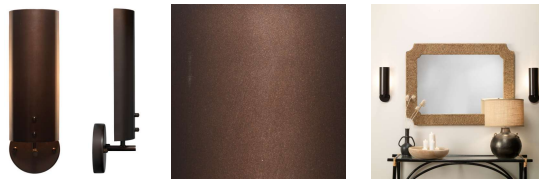

JAMIE YOUNG C^o

TRADE

4OLYM-SCOB • Olympic Wall Sconce -D. • Oil Rubbed Bronze Metal

15.5"H x 4.5"W x 4"D

Metal finish may vary. Outdoor safe in covered areas for mild weather only. Bring indoors in extre...
25 watts • Candelabra Base (E-12), CFL/LED/Incand. compatible • Hardwire; professional installatio...

This wall sconce casts a rich low light in a corridor or hall way with a satin metal finish in oil rubbed bronze.