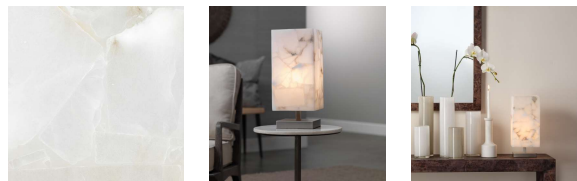

JAMIE YOUNG C^o

TRADE

1GHAX-TLAS • Ghost Axis Table Lamp -D. • White Alabaster & Antique S...

16"h x 7"l x 7"w

Alabaster is a natural stone with naturally occurring veining, colors and patterns, each piece is uni...
60 watts • Medium Base (E-26), CFL/LED/Incand. compatible • 1-way • 8ft. clear cord, with on/off s...

Named "Ghost" after the perfect way the pearly alabaster shade seems to float above the surface.